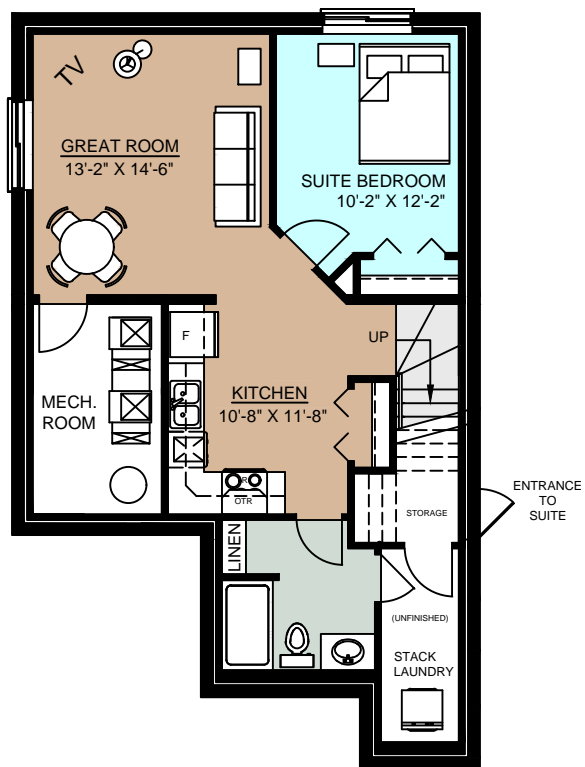

# Rosenberg

2,323 Sq Ft | 3 Bedrooms | 2.5 Bathrooms

Carpet    Hardwood    Ceramic Tile

Craftsman

Main Floor 932 Sq Ft

9' CEILINGS

Upper Floor 1,391 Sq Ft

ALT. KITCHEN ISLAND

WETBAR (REPLACES DESK)

ALT. LAUNDRY

Artist's rendition may be different than actual home

Apr 26/18

# Rosenborg

2,323 Sq Ft | 3 Bedrooms | 2.5 Bathrooms

■ Carpet 
 ■ Hardwood 
 ■ Ceramic Tile

■ Carpet 
 ■ Laminate 
 ■ LVL

ALT. LOWER LEVEL DEVELOPMENT

605 Sq Ft

ALT. LEGAL SECONDARY SUITE

680 Sq Ft