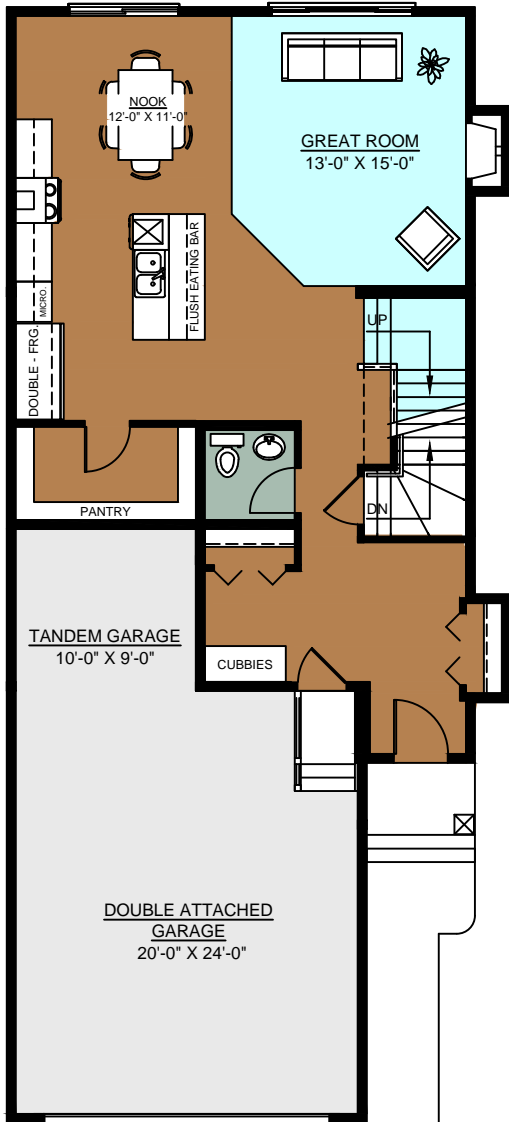

# Rosenberg

2,323 Sq Ft | 3 Bedrooms | 2.5 Bathrooms

Carpet    Hardwood    Ceramic Tile

Craftsman

Main Floor 932 Sq Ft

9' CEILINGS

Upper Floor 1,391 Sq Ft

ALT. KITCHEN ISLAND

WETBAR (REPLACES DESK)

ALT. LAUNDRY

Artist's rendition may be different than actual home

Apr 26/18

# Rosenborg

2,323 Sq Ft | 3 Bedrooms | 2.5 Bathrooms

■ Carpet 
 ■ Hardwood 
 ■ Ceramic Tile

■ Carpet 
 ■ Laminate 
 ■ LVL

ALT. LOWER LEVEL DEVELOPMENT

605 Sq Ft

ALT. LEGAL SECONDARY SUITE

680 Sq Ft