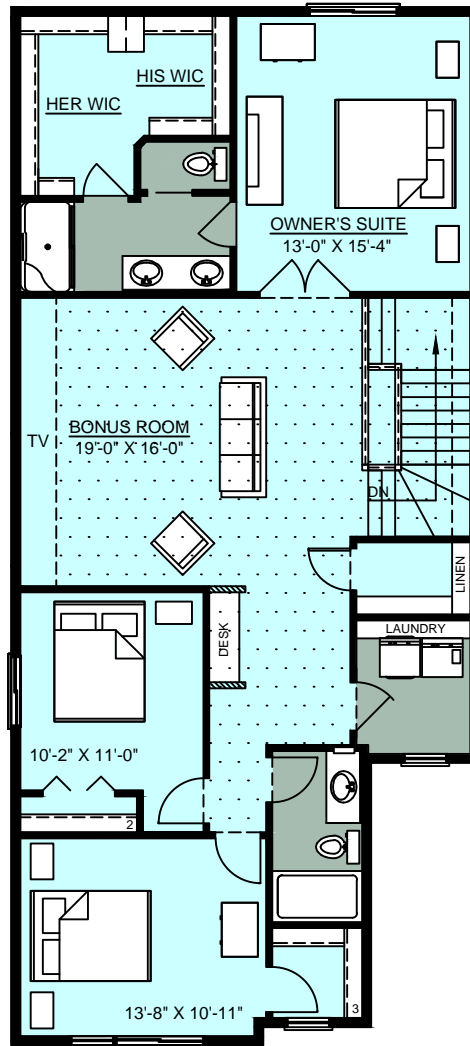

# Rosenberg

2,323 Sq Ft | 3 Bedrooms | 2.5 Bathrooms

Carpet    Hardwood    Ceramic Tile

Craftsman

Main Floor 932 Sq Ft

9' CEILINGS

Upper Floor 1,391 Sq Ft

ALT. KITCHEN ISLAND

WETBAR (REPLACES DESK)

ALT. LAUNDRY

Artist's rendition may be different than actual home

Apr 26/18

# Rosenborg

2,323 Sq Ft | 3 Bedrooms | 2.5 Bathrooms

■ Carpet 
 ■ Hardwood 
 ■ Ceramic Tile

■ Carpet 
 ■ Laminate 
 ■ LVL

ALT. LOWER LEVEL DEVELOPMENT

605 Sq Ft

ALT. LEGAL SECONDARY SUITE

680 Sq Ft