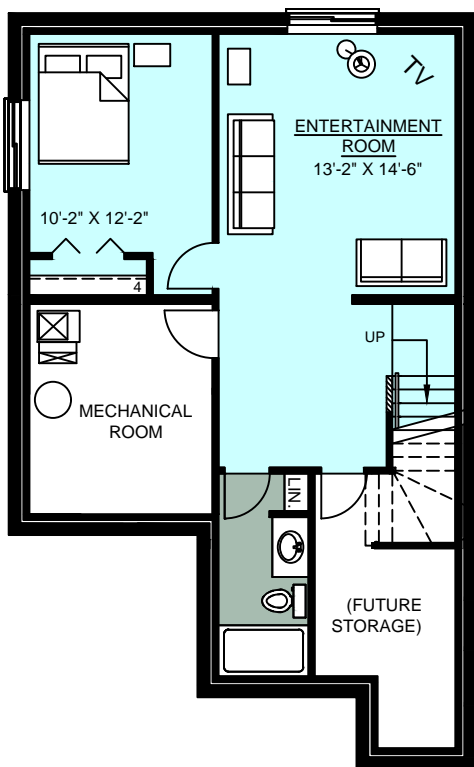

# Rosenberg

2,323 Sq Ft | 3 Bedrooms | 2.5 Bathrooms

Carpet    Hardwood    Ceramic Tile

Craftsman

Main Floor 932 Sq Ft

9' CEILINGS

Upper Floor 1,391 Sq Ft

ALT. KITCHEN ISLAND

WETBAR (REPLACES DESK)

ALT. LAUNDRY

Artist's rendition may be different than actual home

Apr 26/18

# Rosenborg

2,323 Sq Ft | 3 Bedrooms | 2.5 Bathrooms

■ Carpet 
 ■ Hardwood 
 ■ Ceramic Tile

■ Carpet 
 ■ Laminate 
 ■ LVL

ALT. LOWER LEVEL DEVELOPMENT

605 Sq Ft

ALT. LEGAL SECONDARY SUITE

680 Sq Ft