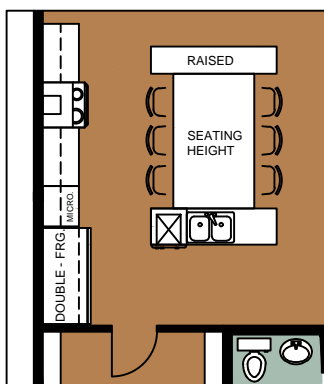

# Rosenberg

2,323 Sq Ft | 3 Bedrooms | 2.5 Bathrooms

Carpet    Hardwood    Ceramic Tile

Craftsman

Main Floor 932 Sq Ft

9' CEILINGS

Upper Floor 1,391 Sq Ft

ALT. KITCHEN ISLAND

WETBAR (REPLACES DESK)

ALT. LAUNDRY

Artist's rendition may be different than actual home

Apr 26/18