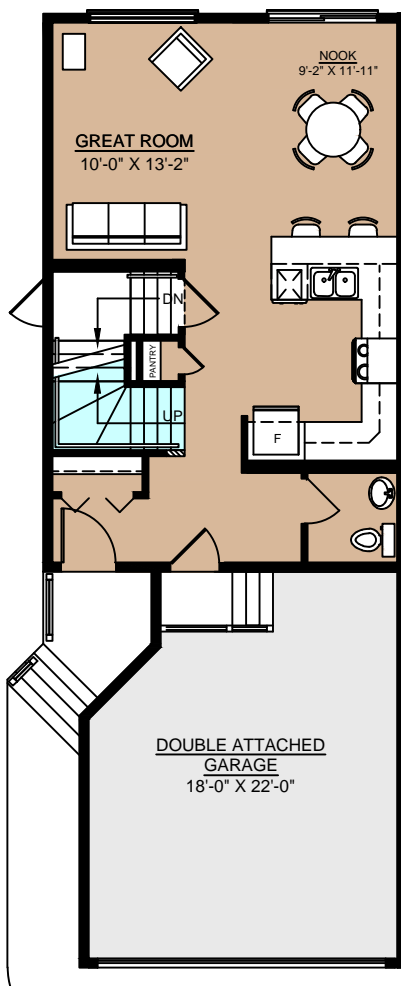

# Heidelberg

1,434 Sq Ft | 3 Bedrooms | 2.5 Bathrooms

Carpet    Laminate    LVL

Craftsman

Main Floor 610 Sq Ft

Upper Floor 824 Sq Ft

Artist's rendition may be different than actual home

Apr 26/18