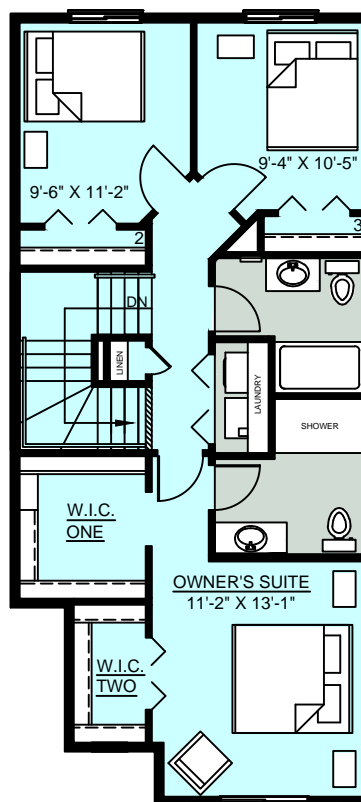

# Heidelberg

1,434 Sq Ft | 3 Bedrooms | 2.5 Bathrooms

Carpet    Laminate    LVL

Craftsman

Main Floor 610 Sq Ft

Upper Floor 824 Sq Ft

Artist's rendition may be different than actual home

Apr 26/18