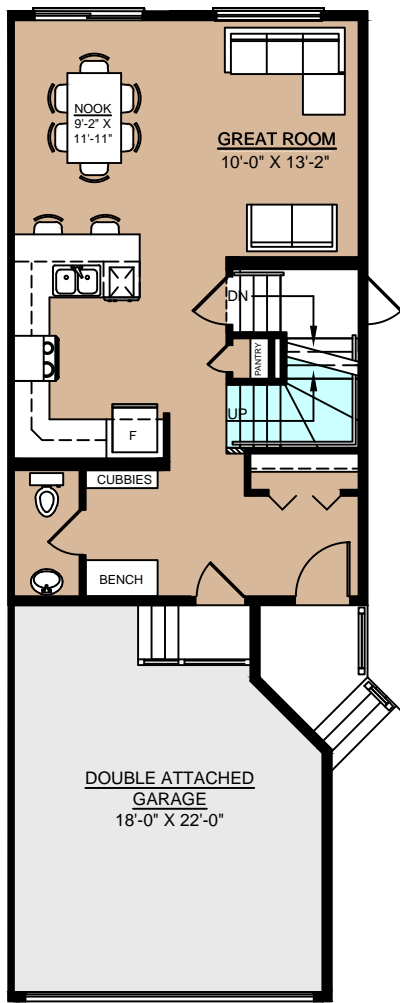

Highclere

1,484 Sq Ft | 3 Bedrooms | 2.5 Bathrooms

Carpet Laminate LVL

Craftsman

Main Floor 660 Sq Ft

Upper Floor 824 Sq Ft

Artist's rendition may be different than actual home

Apr 26/18