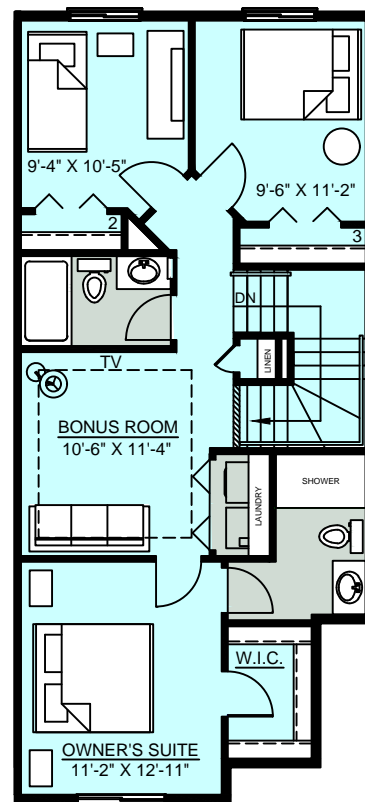

Highclere

1,484 Sq Ft | 3 Bedrooms | 2.5 Bathrooms

Carpet Laminate LVL

Craftsman

Main Floor 660 Sq Ft

Upper Floor 824 Sq Ft

Artist's rendition may be different than actual home

Apr 26/18