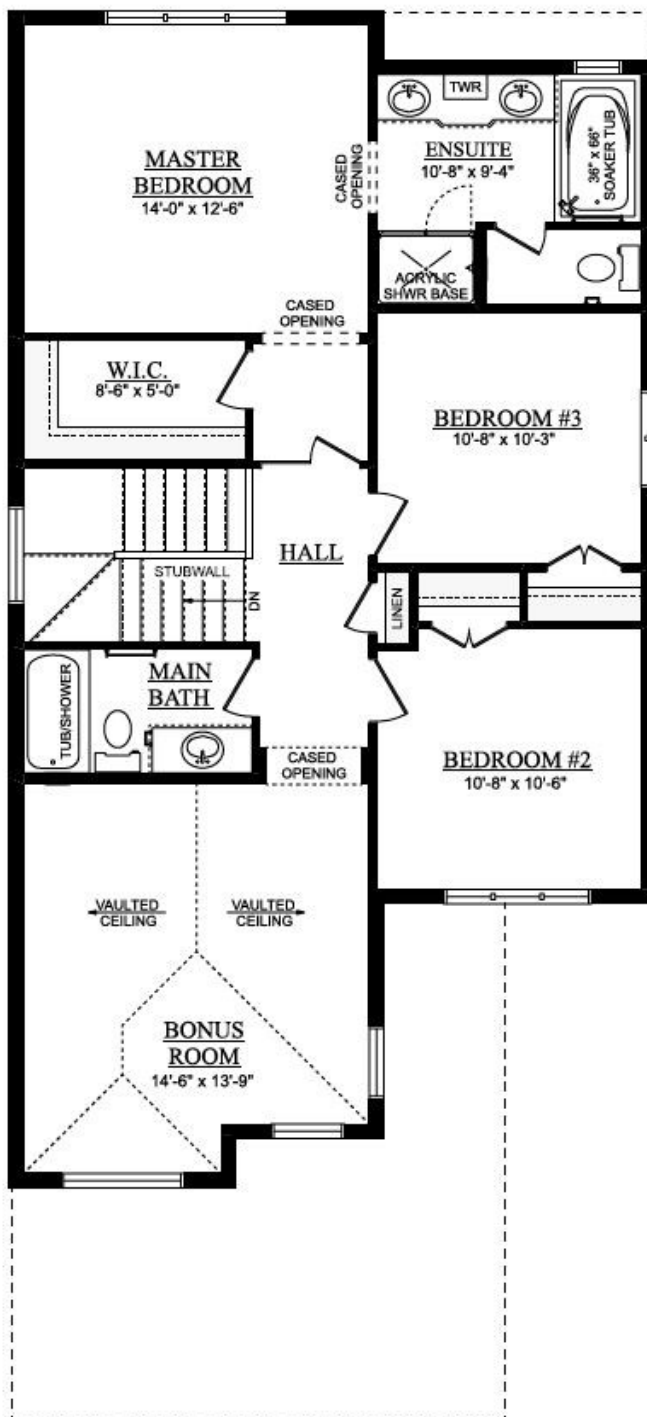

Alyssa

1,946 Sq Ft | 3 Bedrooms | 2.5 Bathrooms

Prairie

Main Floor 878 Sq Ft

Upper Floor 1,068 Sq Ft

Artist's rendition may be different than actual home

Jan 06/20