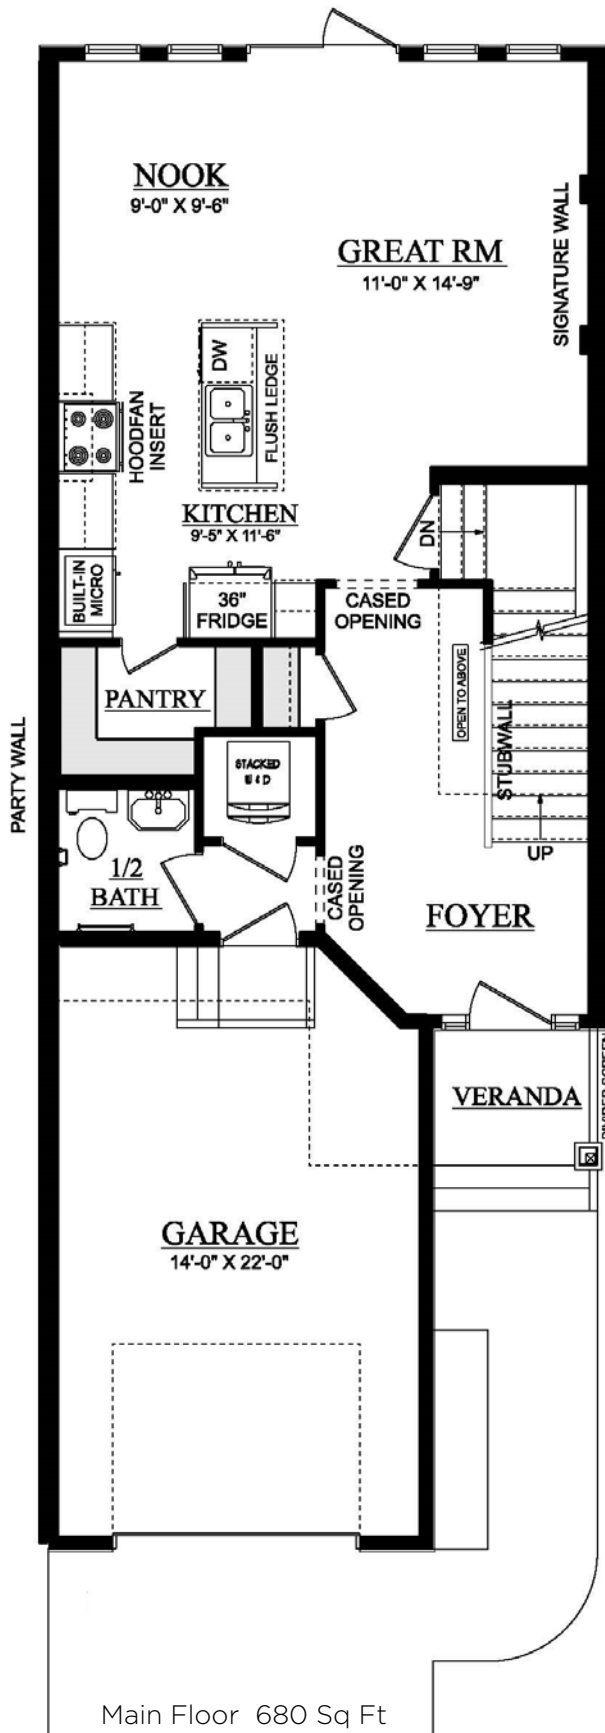

Bosley B (Multi)

1,424 Sq Ft | 3 Bedrooms | 2.5 Bathrooms

Prairie

Main Floor 680 Sq Ft

Upper Floor 744 Sq Ft

Artist's rendition may be different than actual home

Jan 27/20