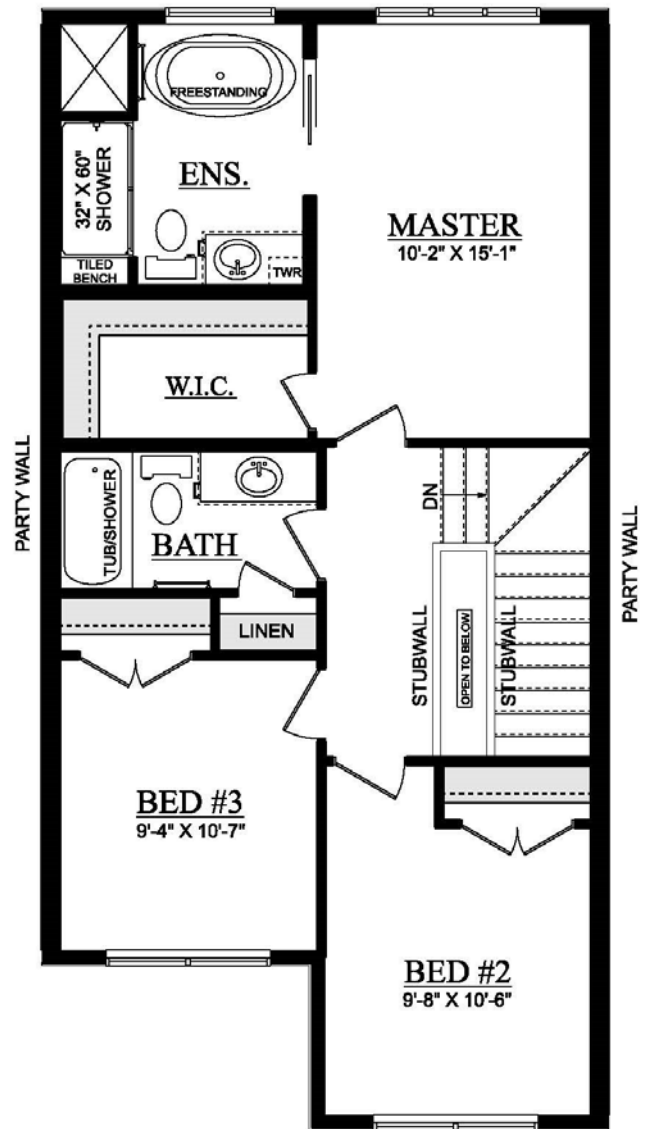

Bosley B (Multi)

1,424 Sq Ft | 3 Bedrooms | 2.5 Bathrooms

Prairie

Main Floor 680 Sq Ft

Upper Floor 744 Sq Ft

Artist's rendition may be different than actual home

Jan 27/20