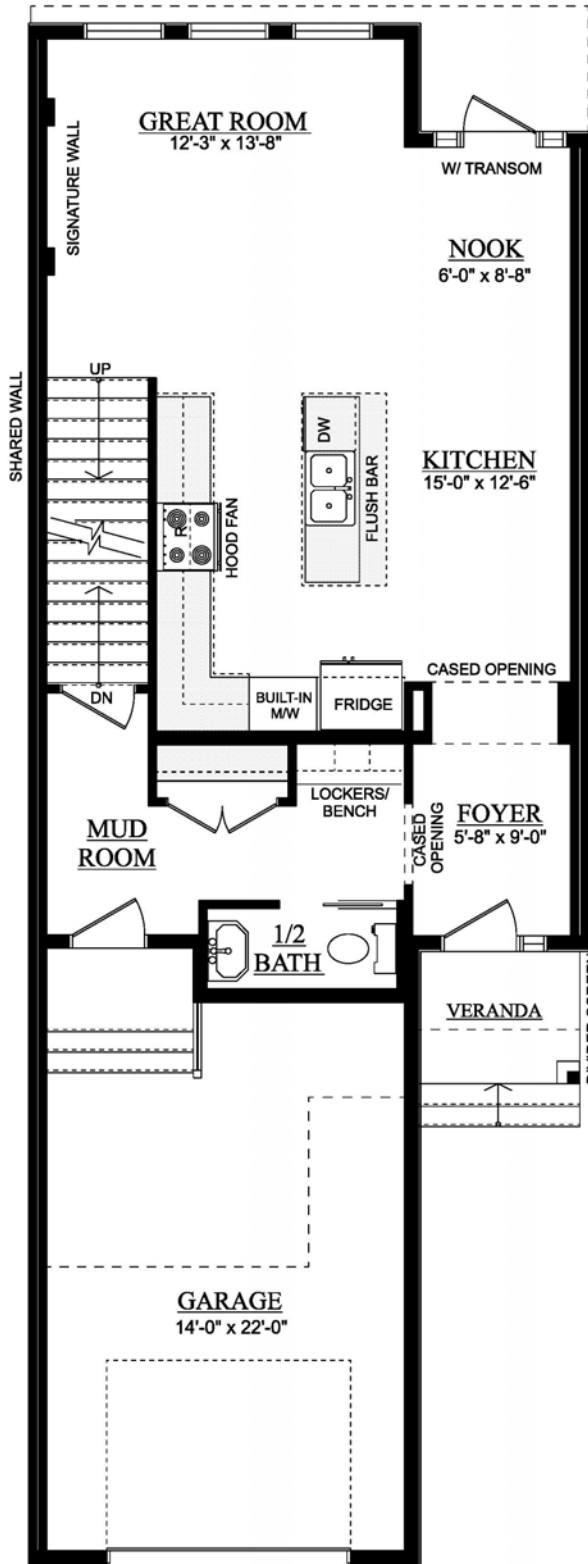

# Kiza (Multi)

1,505 Sq Ft | 3 Bedrooms | 2.5 Bathrooms

Prairie

Main Floor 666 Sq Ft

Upper Floor 839 Sq Ft

Artist's rendition may be different than actual home

Jan 27/20