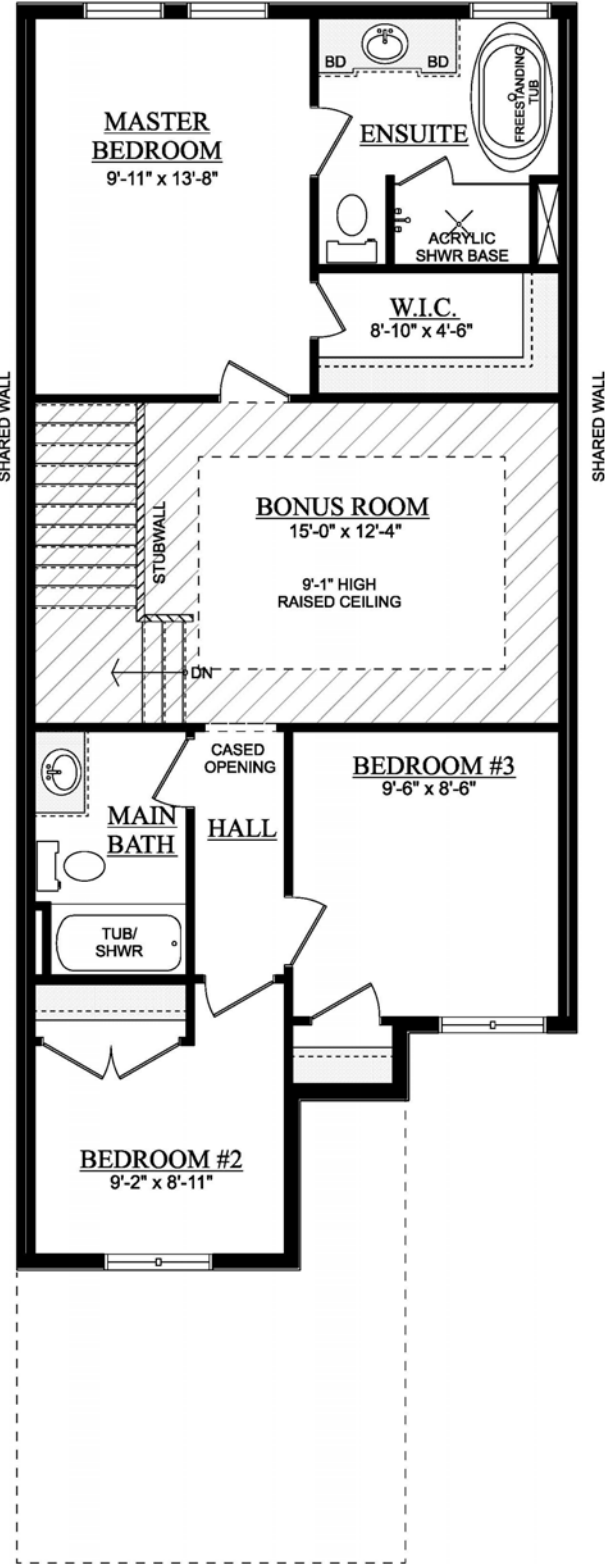

# Kiza (Multi)

1,505 Sq Ft | 3 Bedrooms | 2.5 Bathrooms

Prairie

Main Floor 666 Sq Ft

Upper Floor 839 Sq Ft

Artist's rendition may be different than actual home

Jan 27/20