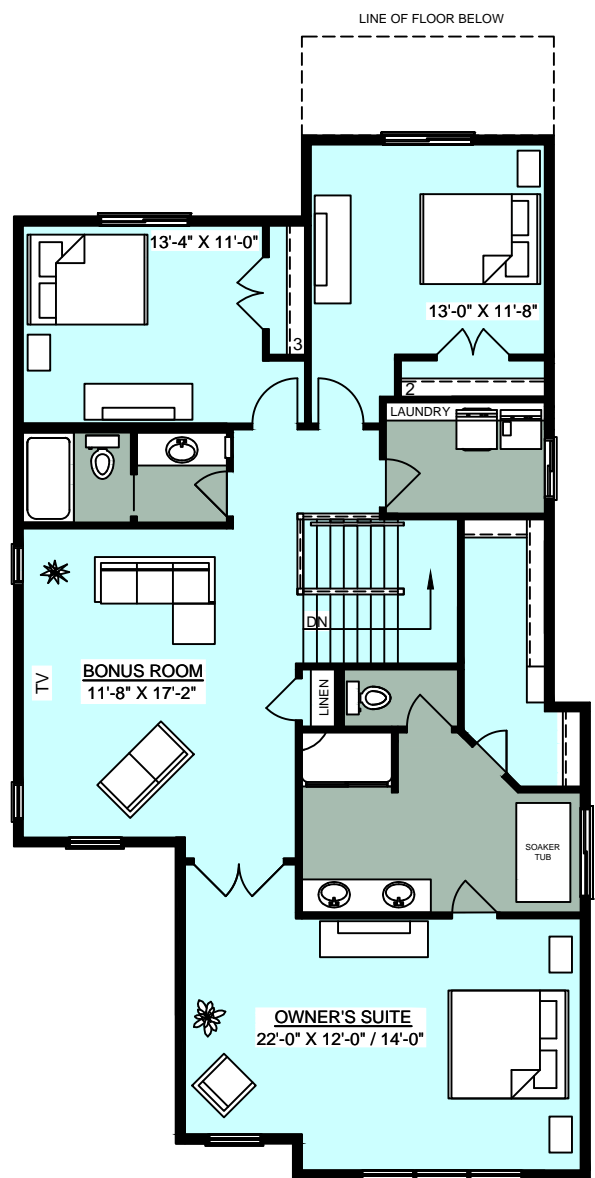

Windsor

2,758 Sq Ft | 3 Bedrooms | 2.5 Bathrooms

■ Carpet
 ■ Hardwood
 ■ Ceramic Tile

Model T1

Main Floor 1,209 Sq Ft

Upper Floor 1,541 Sq Ft

Artist's rendition may be different than actual home

Jul 03/18

Windsor

2,758 Sq Ft | 3 Bedrooms | 2.5 Bathrooms

Carpet
 Hardwood
 Ceramic Tile

Carpet
 Laminate
 LVL

Alt. Lower Development
826 Sq Ft

Alt. Legal Secondary Suite
880 Sq Ft

Artist's rendition may be different than actual home