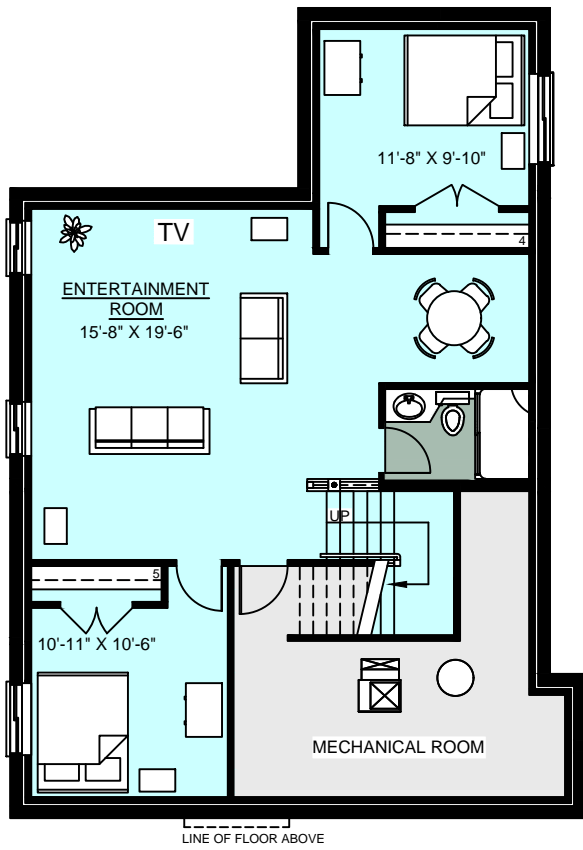

Windsor

2,758 Sq Ft | 3 Bedrooms | 2.5 Bathrooms

■ Carpet
 ■ Hardwood
 ■ Ceramic Tile

Model T1

Main Floor 1,209 Sq Ft

Upper Floor 1,541 Sq Ft

Artist's rendition may be different than actual home

Jul 03/18

Windsor

2,758 Sq Ft | 3 Bedrooms | 2.5 Bathrooms

Carpet
 Hardwood
 Ceramic Tile

Carpet
 Laminate
 LVL

Alt. Lower Development
826 Sq Ft

Alt. Legal Secondary Suite
880 Sq Ft

Artist's rendition may be different than actual home