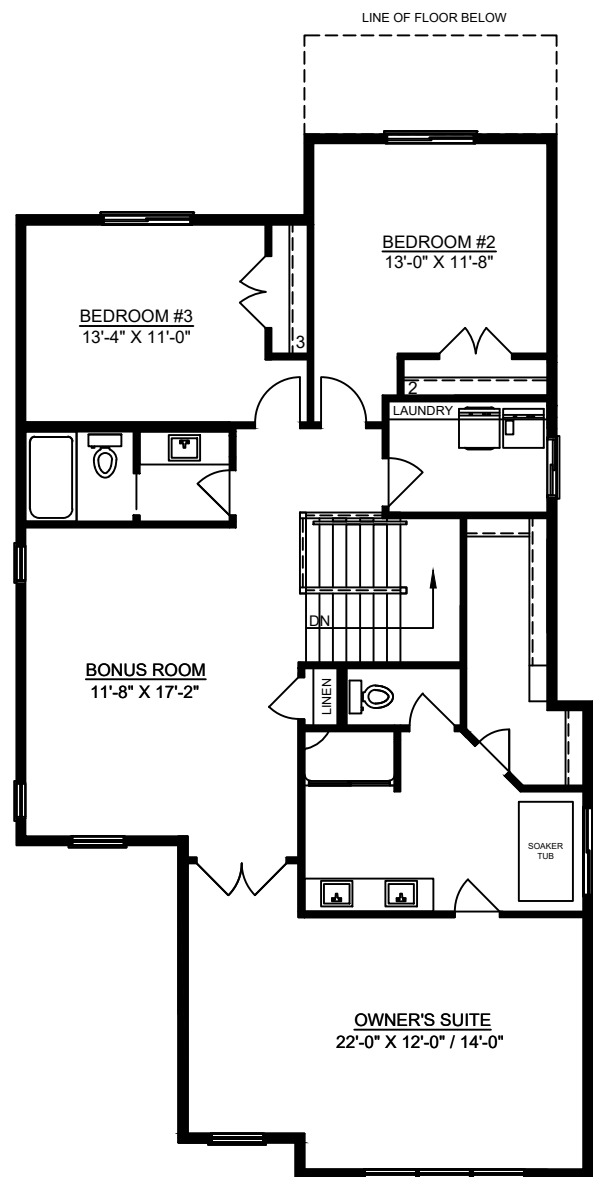

Windsor

2,758 Sq Ft | 3 Bedrooms | 2.5 Bathrooms

Prairie

Main Floor 1,209 Sq Ft

Upper Floor 1,541 Sq Ft

Artist's rendition may be different than actual home

May 29/19

Windsor

2,758 Sq Ft | 3 Bedrooms | 2.5 Bathrooms

Lower Development
826 Sq Ft

Legal Suite
880 Sq Ft

Artist's rendition may be different than actual home

May 29/19