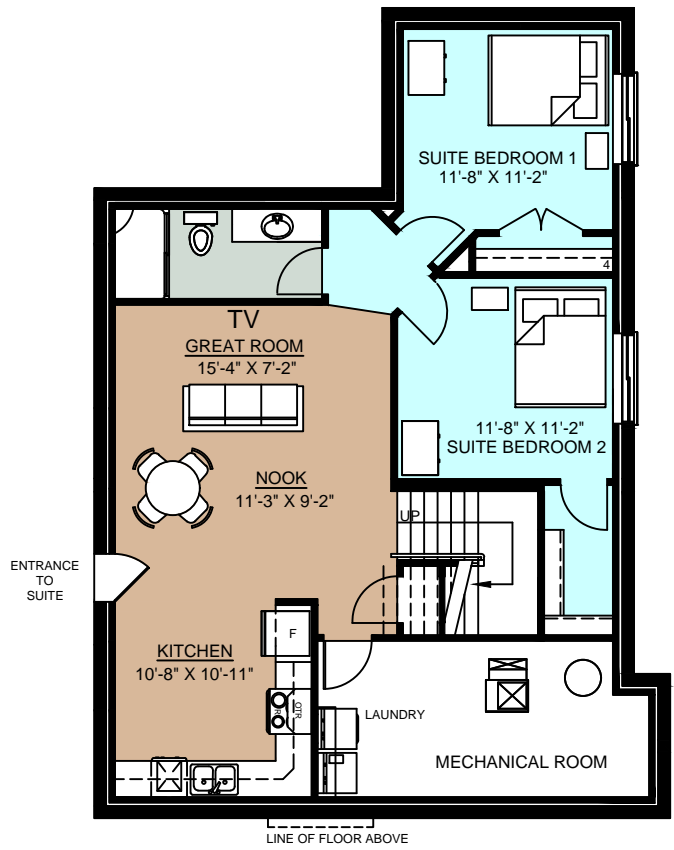

Windsor

2,758 Sq Ft | 3 Bedrooms | 2.5 Bathrooms

■ Carpet
 ■ Hardwood
 ■ Ceramic Tile

Model T1

Main Floor 1,209 Sq Ft

Upper Floor 1,541 Sq Ft

Artist's rendition may be different than actual home

Jul 03/18

Windsor

2,758 Sq Ft | 3 Bedrooms | 2.5 Bathrooms

Carpet
 Hardwood
 Ceramic Tile

Carpet
 Laminate
 LVL

Alt. Lower Development
826 Sq Ft

Alt. Legal Secondary Suite
880 Sq Ft

Artist's rendition may be different than actual home