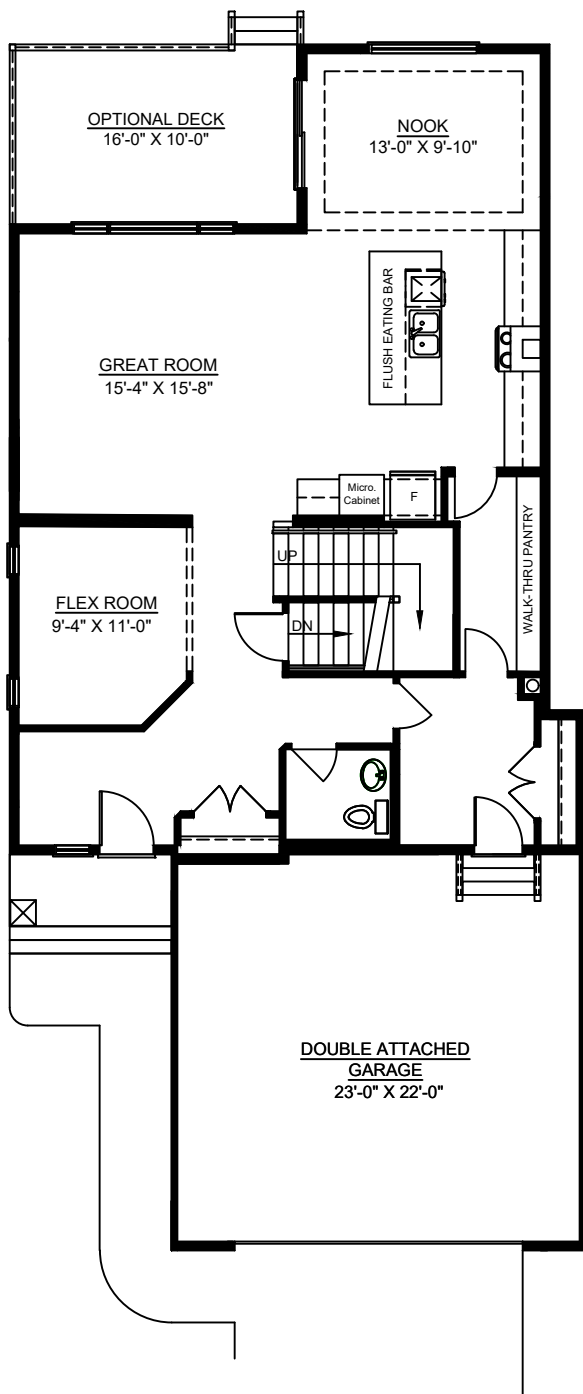

Windsor

2,758 Sq Ft | 3 Bedrooms | 2.5 Bathrooms

Prairie

Main Floor 1,209 Sq Ft

Upper Floor 1,541 Sq Ft

Artist's rendition may be different than actual home

May 29/19

Windsor

2,758 Sq Ft | 3 Bedrooms | 2.5 Bathrooms

Lower Development
826 Sq Ft

Legal Suite
880 Sq Ft

Artist's rendition may be different than actual home

May 29/19