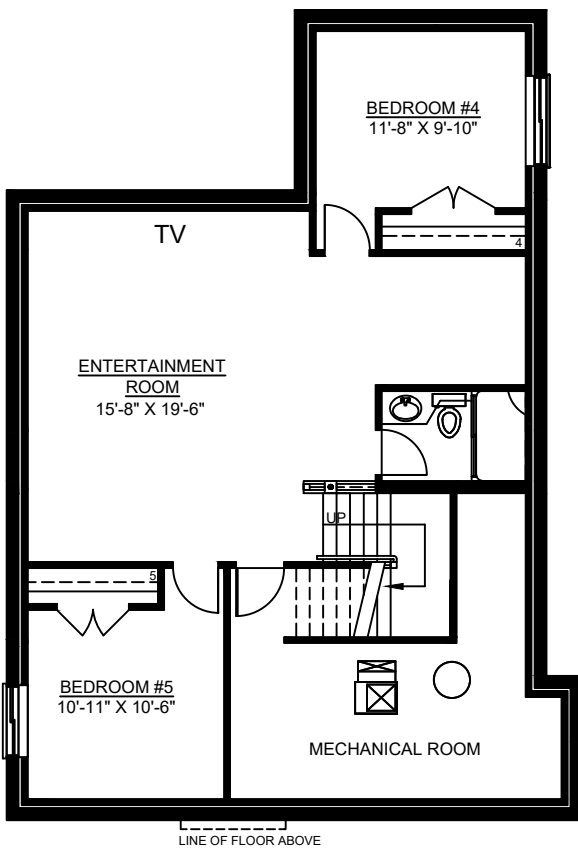

Windsor

2,758 Sq Ft | 3 Bedrooms | 2.5 Bathrooms

Prairie

Main Floor 1,209 Sq Ft

Upper Floor 1,541 Sq Ft

Artist's rendition may be different than actual home

May 29/19

Windsor

2,758 Sq Ft | 3 Bedrooms | 2.5 Bathrooms

Lower Development
826 Sq Ft

Legal Suite
880 Sq Ft

Artist's rendition may be different than actual home

May 29/19