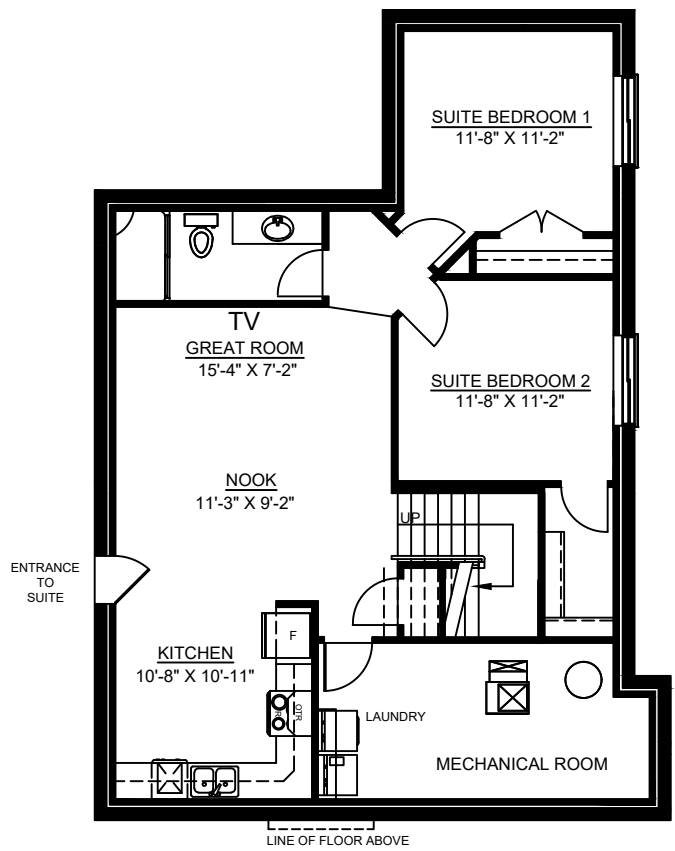

Windsor

2,758 Sq Ft | 3 Bedrooms | 2.5 Bathrooms

Prairie

Main Floor 1,209 Sq Ft

Upper Floor 1,541 Sq Ft

Artist's rendition may be different than actual home

May 29/19

Windsor

2,758 Sq Ft | 3 Bedrooms | 2.5 Bathrooms

Lower Development
826 Sq Ft

Legal Suite
880 Sq Ft

Artist's rendition may be different than actual home

May 29/19