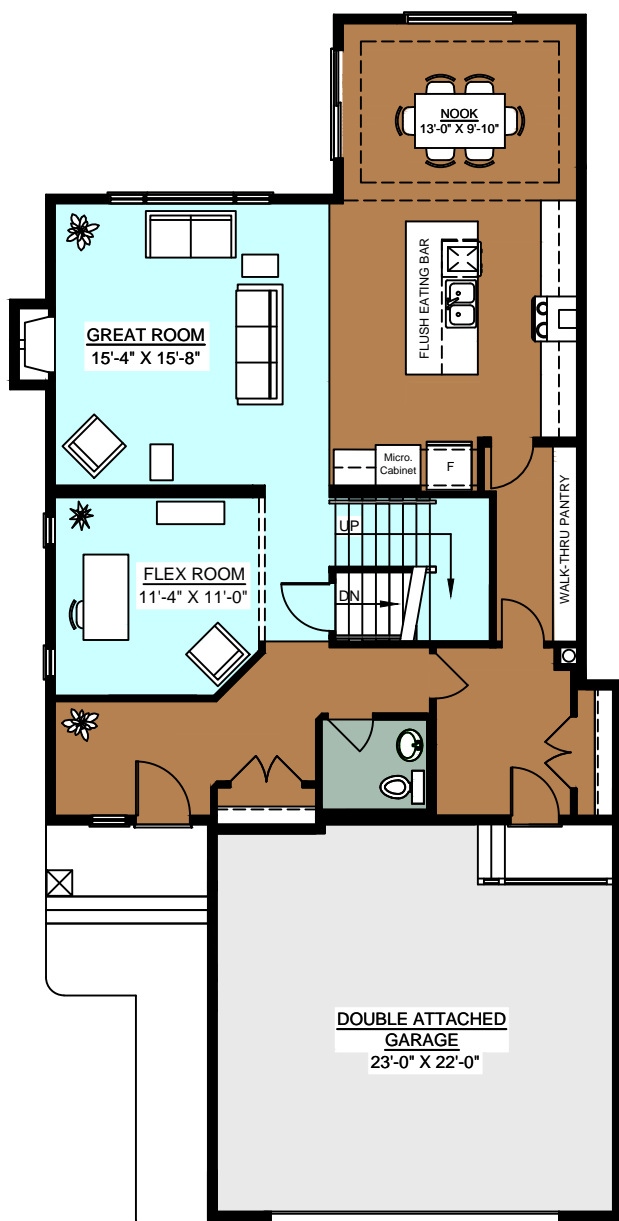

Windsor

2,758 Sq Ft | 3 Bedrooms | 2.5 Bathrooms

■ Carpet
 ■ Hardwood
 ■ Ceramic Tile

Model T1

Main Floor 1,209 Sq Ft

Upper Floor 1,541 Sq Ft

Artist's rendition may be different than actual home

Jul 03/18

Windsor

2,758 Sq Ft | 3 Bedrooms | 2.5 Bathrooms

Carpet
 Hardwood
 Ceramic Tile

Carpet
 Laminate
 LVL

Alt. Lower Development
826 Sq Ft

Alt. Legal Secondary Suite
880 Sq Ft

Artist's rendition may be different than actual home