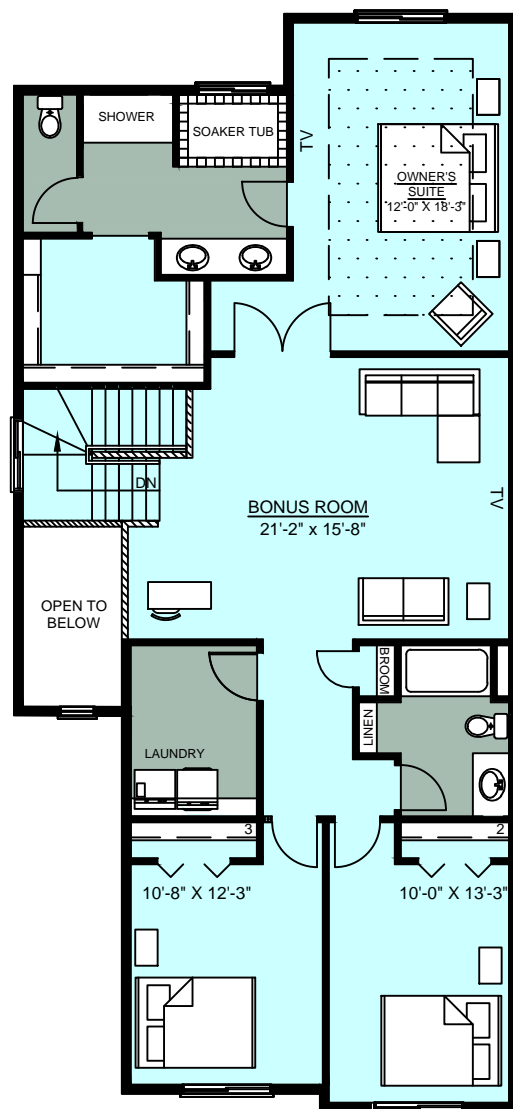

QUICK POSSESSION (1943-MV) 827 Ebbers Crescent NW Edmonton

\$ 539,900 Marksburg

2516 Sq Ft | 3 Bedrooms | 2.5 Bathrooms

■ Carpet
 ■ Hardwood
 ■ Ceramic Tile

Main Floor 1076 Sq Ft

Upper Floor 1440 Sq Ft

.....
 9' CEILINGS

Artist's rendition may be different than actual home

Jan 09/19