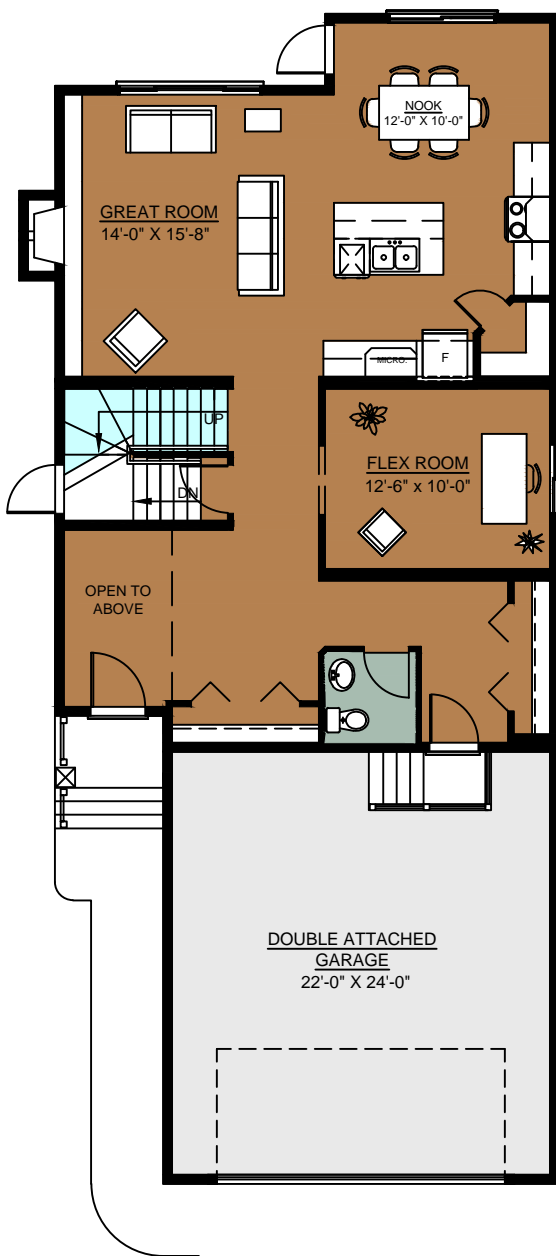

QUICK POSSESSION (1943-MV) 827 Ebbers Crescent NW Edmonton

\$ 539,900 Marksburg

2516 Sq Ft | 3 Bedrooms | 2.5 Bathrooms

■ Carpet
 ■ Hardwood
 ■ Ceramic Tile

Main Floor 1076 Sq Ft

Upper Floor 1440 Sq Ft

.....
 9' CEILINGS

Artist's rendition may be different than actual home

Jan 09/19