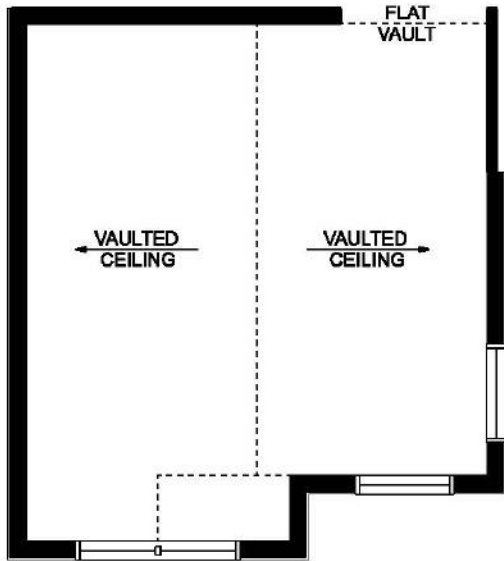

Alyssa

1,958 Sq Ft | 3 Bedrooms | 2.5 Bathrooms
26' wide

Prairie

Artist's rendition may be different than actual home

Nov 14/23

Alyssa

1,958 Sq Ft | 3 Bedrooms | 2.5 Bathrooms
26' wide

Artist's rendition may be different than actual home

Nov 14/23

Alyssa

1,958 Sq Ft | 3 Bedrooms | 2.5 Bathrooms
26' wide

OPT. BONUS ROOM VAULTED CEILING

MAY DIFFER DEPENDING
ON ROOF STYLE

OPT. BONUS ROOM CASED PASSAGEWAY

OPT. FOYER CASED PASSAGEWAY

Artist's rendition may be different than actual home