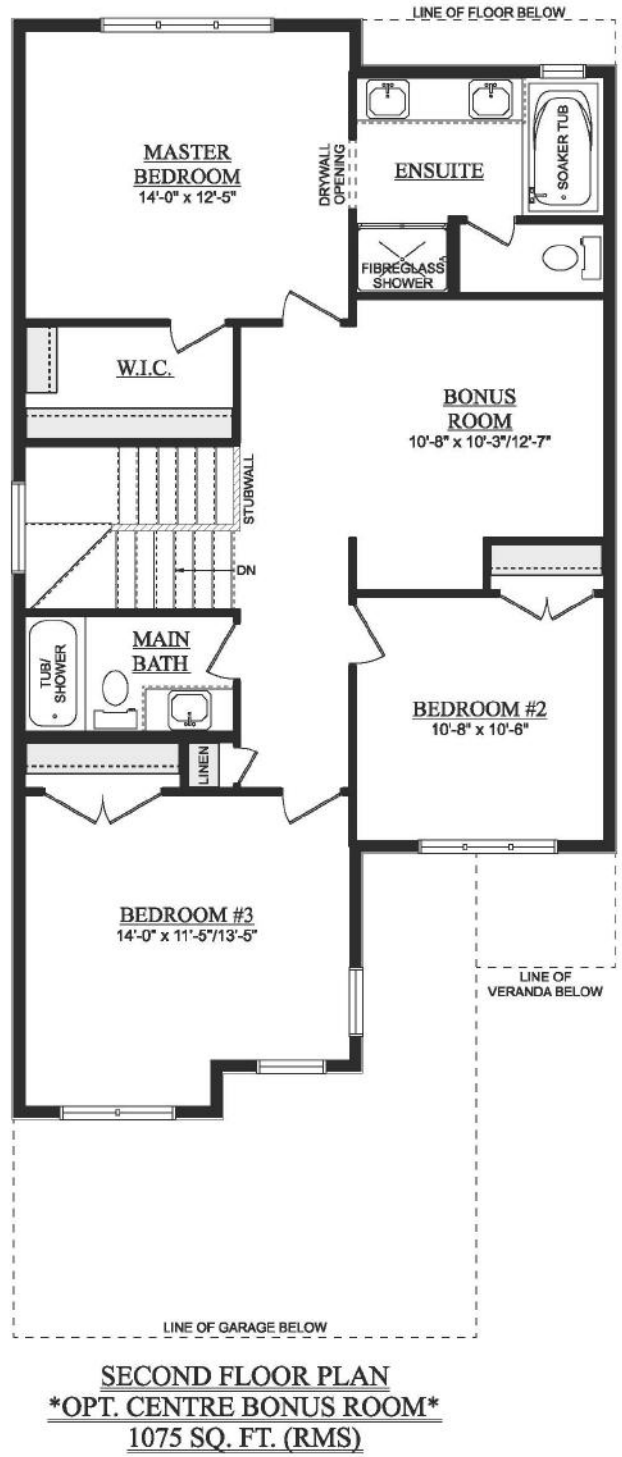

Alyssa

1,958 Sq Ft | 3 Bedrooms | 2.5 Bathrooms
26' wide

Prairie

Artist's rendition may be different than actual home

Nov 14/23

Alyssa

1,958 Sq Ft | 3 Bedrooms | 2.5 Bathrooms
26' wide

Artist's rendition may be different than actual home

Nov 14/23

Alyssa

1,958 Sq Ft | 3 Bedrooms | 2.5 Bathrooms
26' wide

OPT. BONUS ROOM VAULTED CEILING

MAY DIFFER DEPENDING
ON ROOF STYLE

OPT. BONUS ROOM CASED PASSAGEWAY

OPT. FOYER CASED PASSAGEWAY

Artist's rendition may be different than actual home