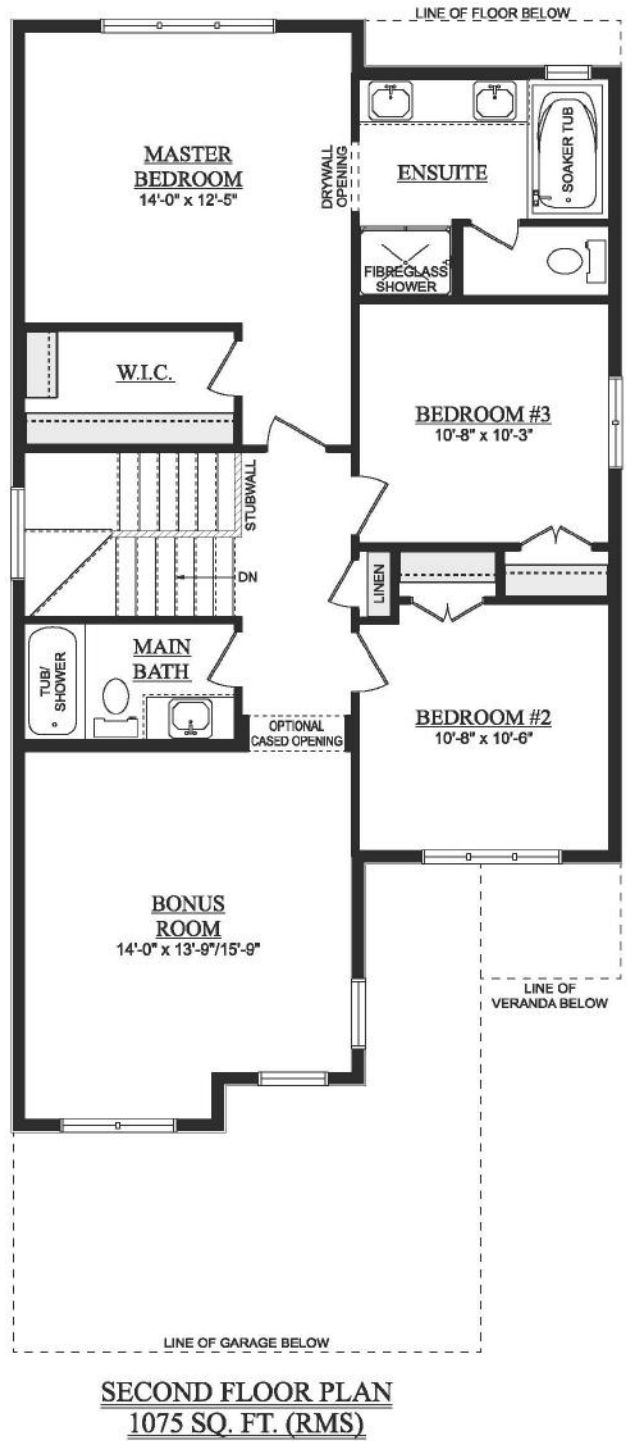

Alyssa

1,958 Sq Ft | 3 Bedrooms | 2.5 Bathrooms
26' wide

Prairie

Artist's rendition may be different than actual home

Nov 14/23

Alyssa

1,958 Sq Ft | 3 Bedrooms | 2.5 Bathrooms
26' wide

Artist's rendition may be different than actual home

Nov 14/23

Alyssa

1,958 Sq Ft | 3 Bedrooms | 2.5 Bathrooms
26' wide

OPT. BONUS ROOM VAULTED CEILING

MAY DIFFER DEPENDING
ON ROOF STYLE

OPT. BONUS ROOM CASED PASSAGEWAY

OPT. FOYER CASED PASSAGEWAY

Artist's rendition may be different than actual home