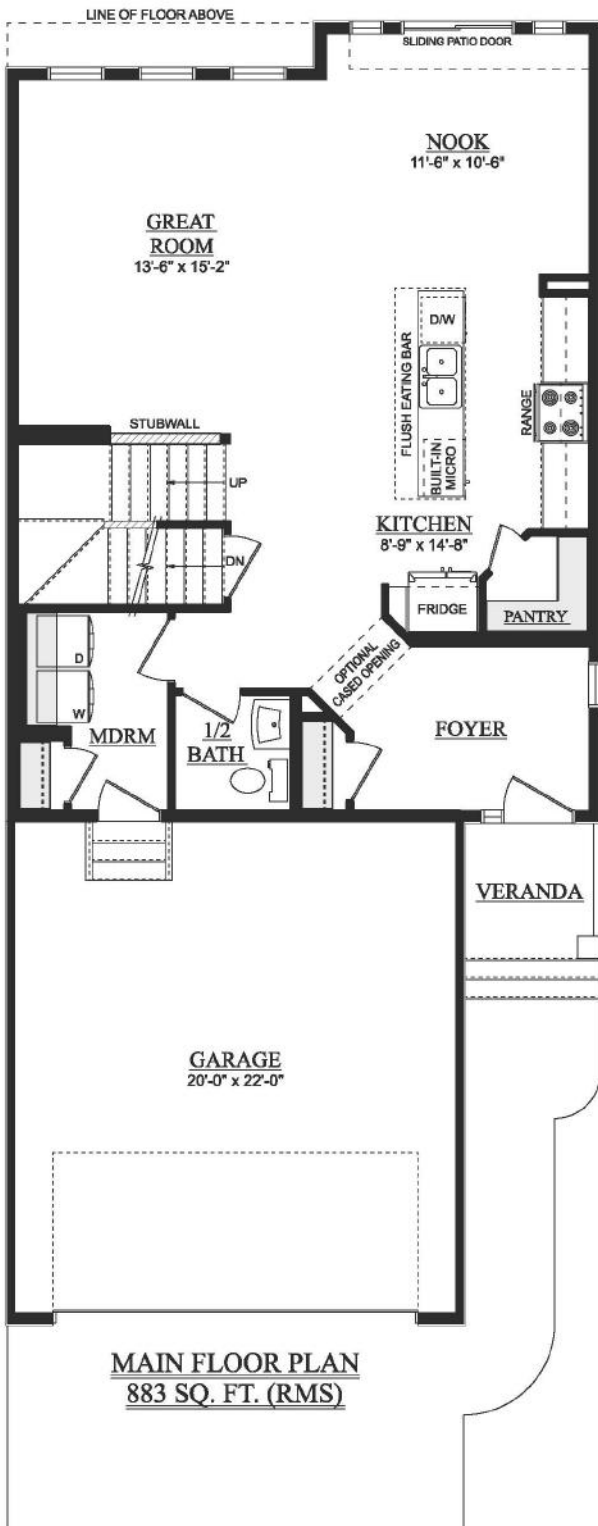

Alyssa

1,958 Sq Ft | 3 Bedrooms | 2.5 Bathrooms
26' wide

Prairie

Artist's rendition may be different than actual home

Nov 14/23

Alyssa

1,958 Sq Ft | 3 Bedrooms | 2.5 Bathrooms
26' wide

Artist's rendition may be different than actual home

Nov 14/23

Alyssa

1,958 Sq Ft | 3 Bedrooms | 2.5 Bathrooms
26' wide

OPT. BONUS ROOM VAULTED CEILING

MAY DIFFER DEPENDING
ON ROOF STYLE

OPT. BONUS ROOM CASED PASSAGEWAY

OPT. FOYER CASED PASSAGEWAY

Artist's rendition may be different than actual home