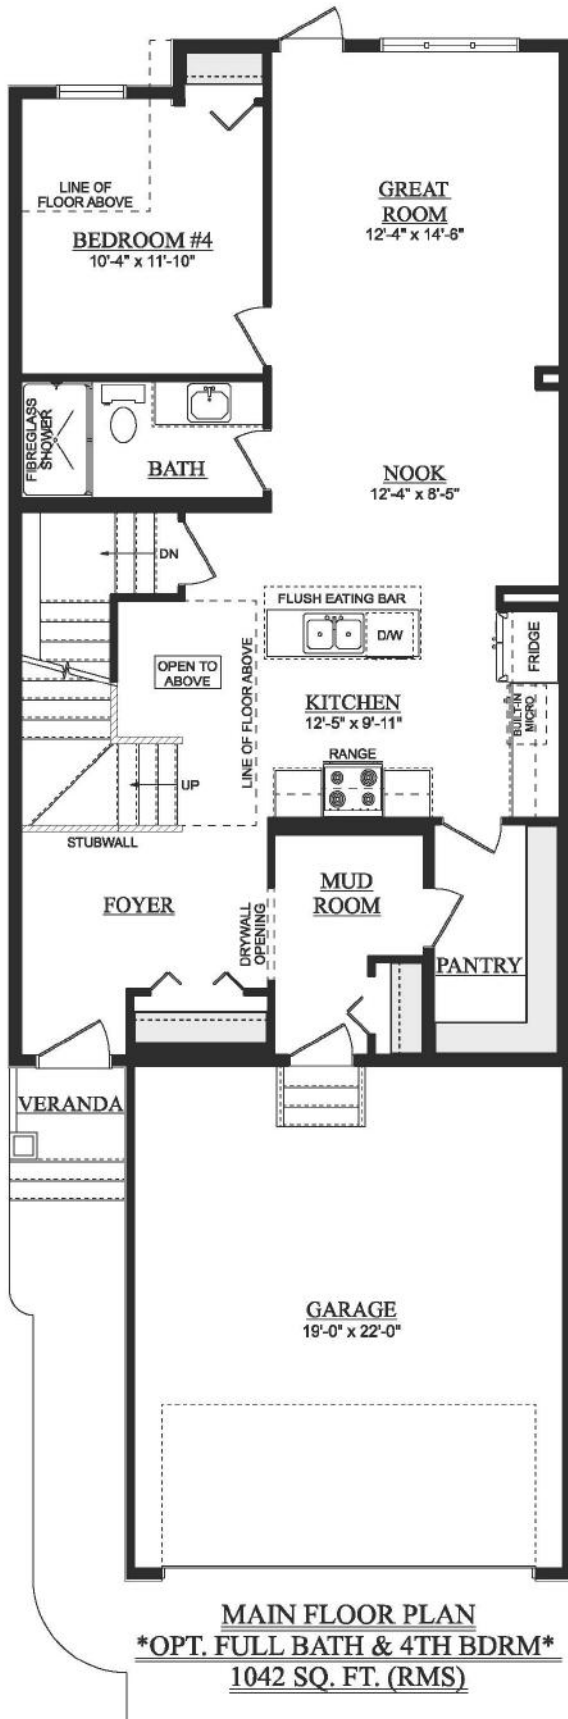

Arundel

2,261 Sq Ft | 3 Bedrooms | 2.5 Bathrooms
24' wide

Craftsman

Artist's rendition may be different than actual home

Nov 14/23

Arundel

2,261 Sq Ft | 3 Bedrooms | 2.5 Bathrooms
24' wide

Artist's rendition may be different than actual home

Nov 14/23

Arundel

2,261 Sq Ft | 3 Bedrooms | 2.5 Bathrooms
24' wide

DEVELOPED BASEMENT
764 SQ. FT. (DEVELOPED AREA)

OPT. SECONDARY SUITE
762 SQ. FT. (DEVELOPED AREA)

Artist's rendition may be different than actual home