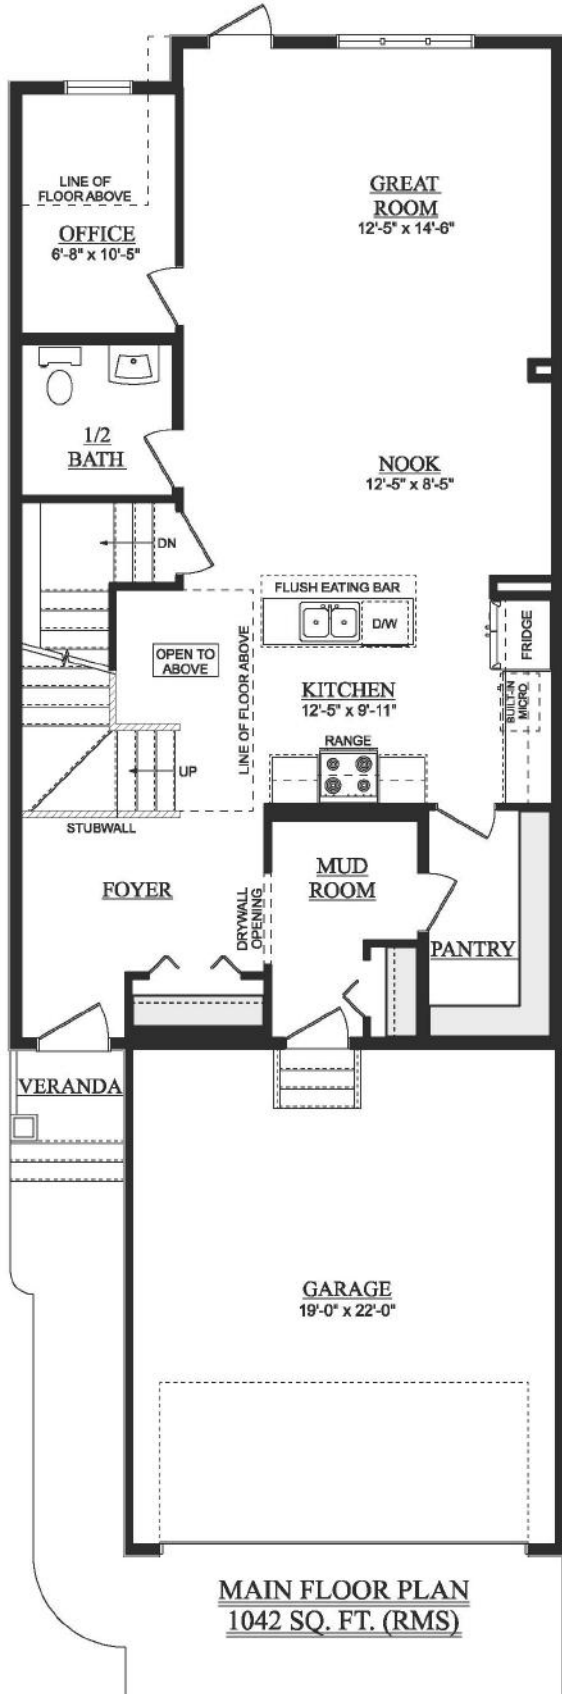

Arundel

2,261 Sq Ft | 3 Bedrooms | 2.5 Bathrooms
24' wide

Craftsman

Artist's rendition may be different than actual home

Nov 14/23

Arundel

2,261 Sq Ft | 3 Bedrooms | 2.5 Bathrooms
24' wide

Artist's rendition may be different than actual home

Nov 14/23

Arundel

2,261 Sq Ft | 3 Bedrooms | 2.5 Bathrooms
24' wide

DEVELOPED BASEMENT
764 SQ. FT. (DEVELOPED AREA)

OPT. SECONDARY SUITE
762 SQ. FT. (DEVELOPED AREA)

Artist's rendition may be different than actual home