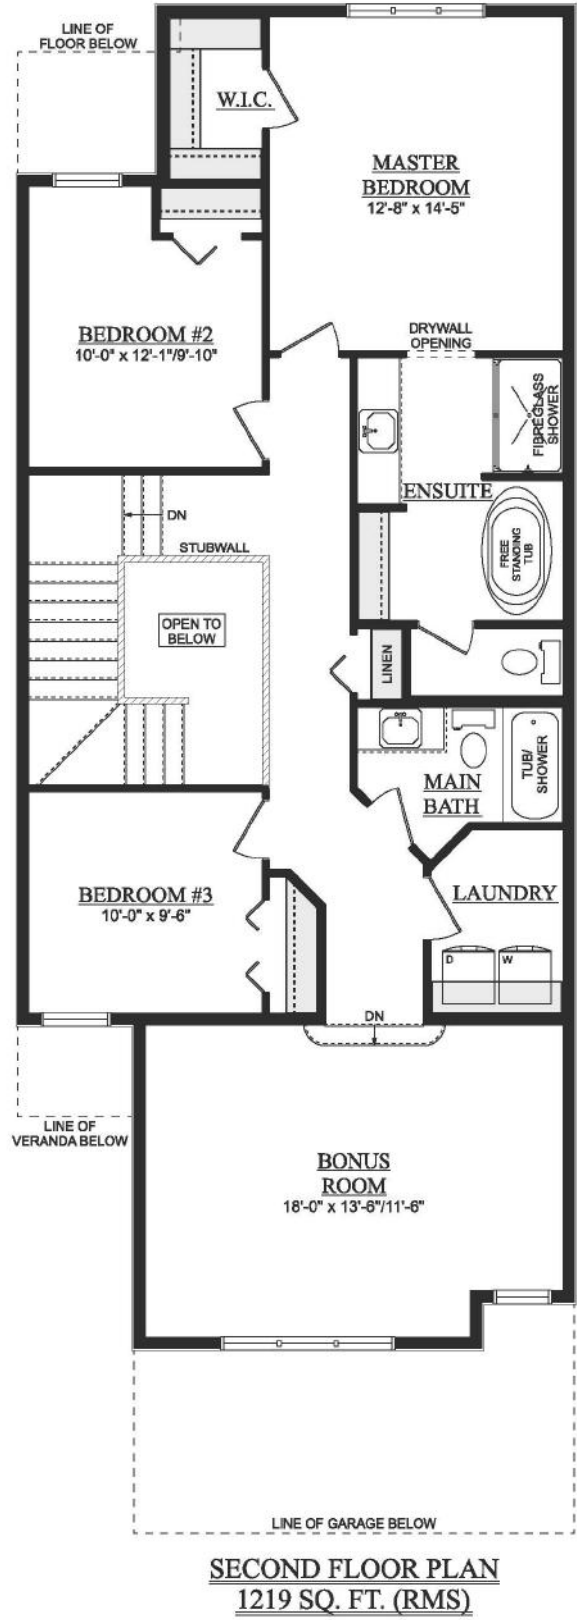

Arundel

2,261 Sq Ft | 3 Bedrooms | 2.5 Bathrooms
24' wide

Craftsman

Artist's rendition may be different than actual home

Nov 14/23

Arundel

2,261 Sq Ft | 3 Bedrooms | 2.5 Bathrooms
24' wide

Artist's rendition may be different than actual home

Nov 14/23

Arundel

2,261 Sq Ft | 3 Bedrooms | 2.5 Bathrooms
24' wide

DEVELOPED BASEMENT
764 SQ. FT. (DEVELOPED AREA)

OPT. SECONDARY SUITE
762 SQ. FT. (DEVELOPED AREA)

Artist's rendition may be different than actual home