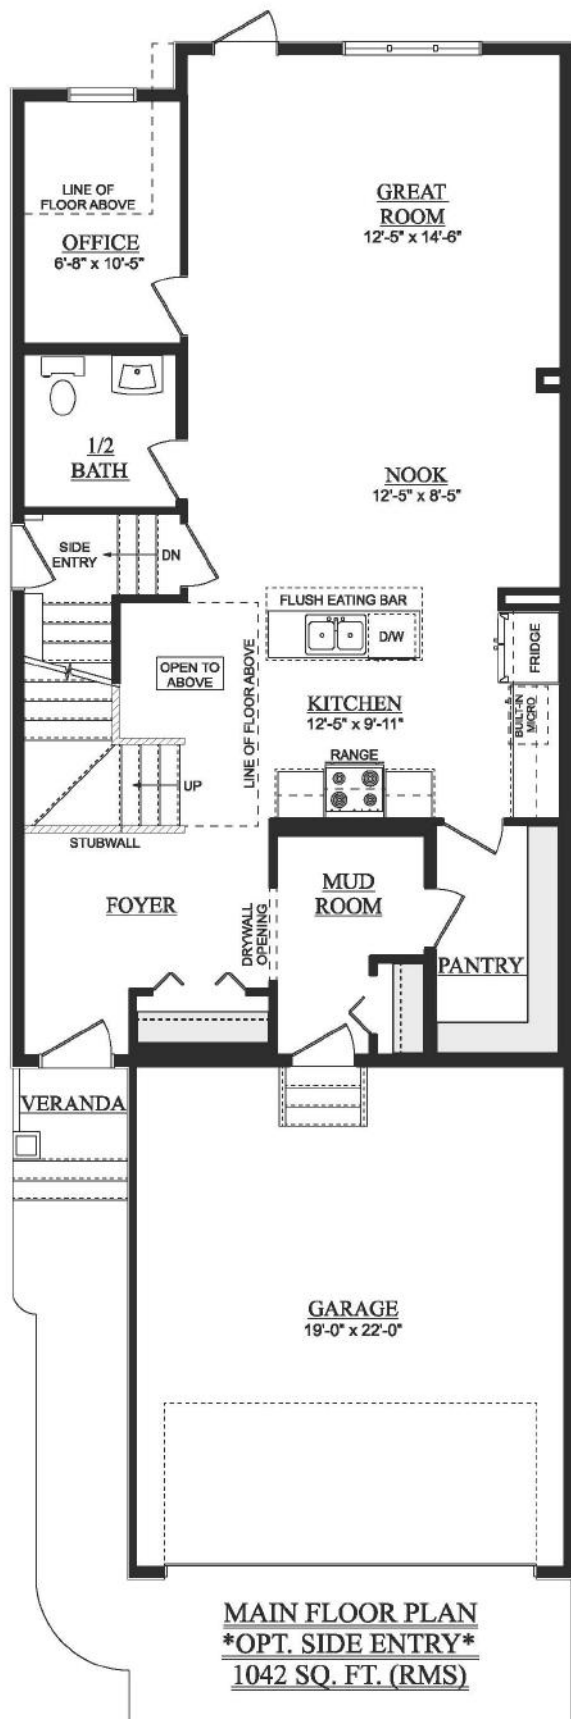

Arundel

2,261 Sq Ft | 3 Bedrooms | 2.5 Bathrooms
24' wide

Craftsman

Artist's rendition may be different than actual home

Nov 14/23

Arundel

2,261 Sq Ft | 3 Bedrooms | 2.5 Bathrooms
24' wide

Artist's rendition may be different than actual home

Nov 14/23

Arundel

2,261 Sq Ft | 3 Bedrooms | 2.5 Bathrooms
24' wide

DEVELOPED BASEMENT
764 SQ. FT. (DEVELOPED AREA)

OPT. SECONDARY SUITE
762 SQ. FT. (DEVELOPED AREA)

Artist's rendition may be different than actual home