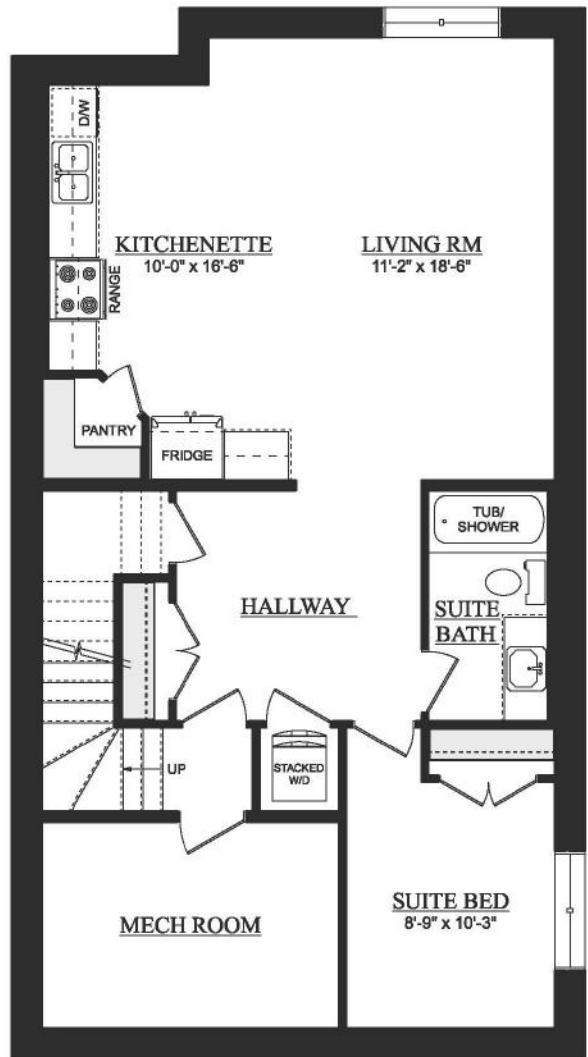

Arundel

2,261 Sq Ft | 3 Bedrooms | 2.5 Bathrooms
24' wide

Craftsman

Artist's rendition may be different than actual home

Nov 14/23

Arundel

2,261 Sq Ft | 3 Bedrooms | 2.5 Bathrooms
24' wide

Artist's rendition may be different than actual home

Nov 14/23

Arundel

2,261 Sq Ft | 3 Bedrooms | 2.5 Bathrooms
24' wide

DEVELOPED BASEMENT
764 SQ. FT. (DEVELOPED AREA)

OPT. SECONDARY SUITE
762 SQ. FT. (DEVELOPED AREA)

Artist's rendition may be different than actual home