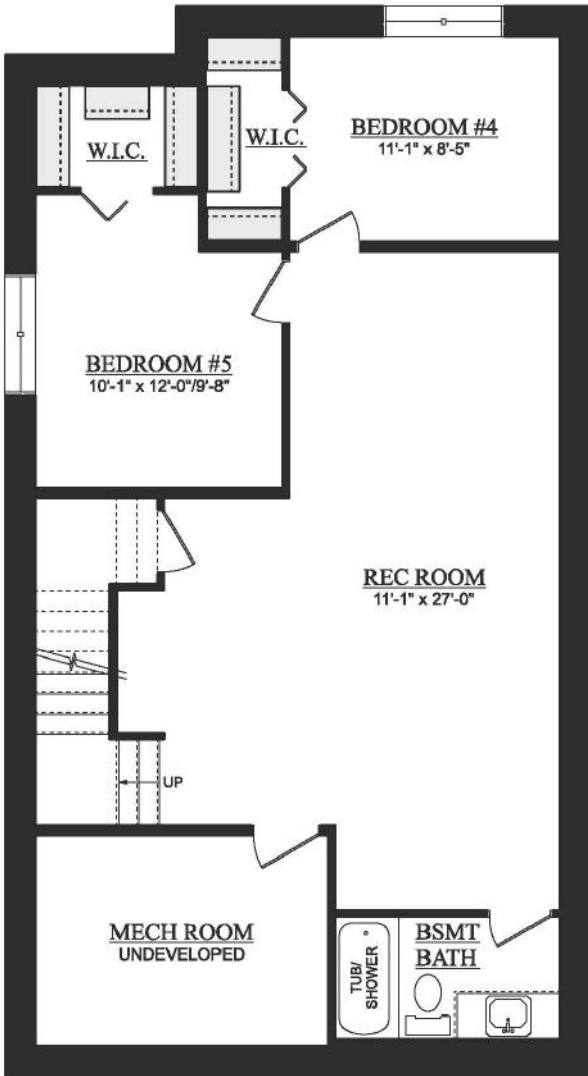

Arundel

2,261 Sq Ft | 3 Bedrooms | 2.5 Bathrooms
24' wide

Craftsman

Artist's rendition may be different than actual home

Nov 14/23

Arundel

2,261 Sq Ft | 3 Bedrooms | 2.5 Bathrooms
24' wide

Artist's rendition may be different than actual home

Nov 14/23

Arundel

2,261 Sq Ft | 3 Bedrooms | 2.5 Bathrooms
24' wide

DEVELOPED BASEMENT
764 SQ. FT. (DEVELOPED AREA)

OPT. SECONDARY SUITE
762 SQ. FT. (DEVELOPED AREA)

Artist's rendition may be different than actual home