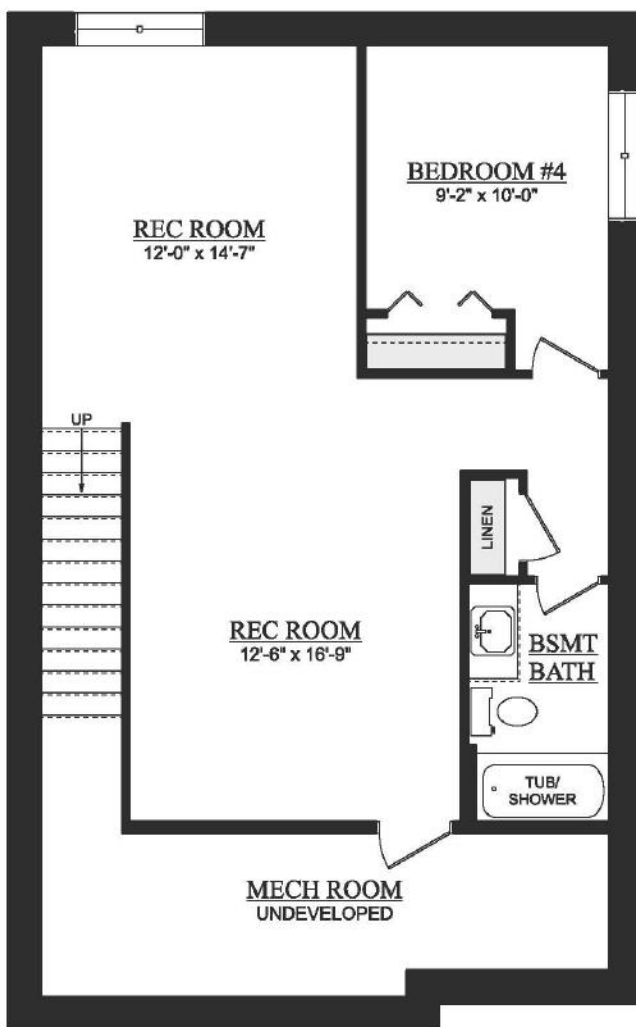

Bamburgh

2,105 Sq Ft | 3 Bedrooms | 2.5 Bathrooms
24' wide

Craftsman

Artist's rendition may be different than actual home

Nov 17/23

Bamburgh

2,105 Sq Ft | 3 Bedrooms | 2.5 Bathrooms
24' wide

Artist's rendition may be different than actual home

Nov 17/23

Bamburgh

2,105 Sq Ft | 3 Bedrooms | 2.5 Bathrooms
24' wide

DEVELOPED BASEMENT
618 SQ. FT. (DEVELOPED AREA)

Artist's rendition may be different than actual home

Nov 17/23