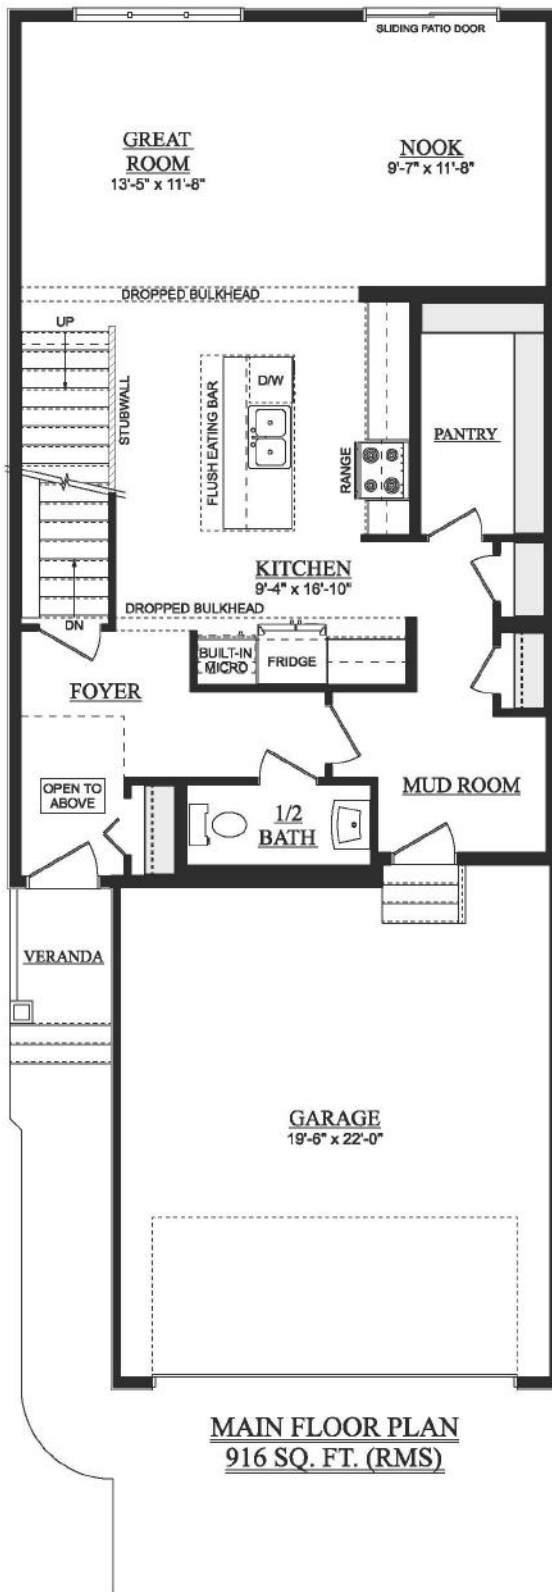

Bamburgh

2,105 Sq Ft | 3 Bedrooms | 2.5 Bathrooms
24' wide

Craftsman

Artist's rendition may be different than actual home

Nov 17/23

Bamburgh

2,105 Sq Ft | 3 Bedrooms | 2.5 Bathrooms
24' wide

Artist's rendition may be different than actual home

Nov 17/23

Bamburgh

2,105 Sq Ft | 3 Bedrooms | 2.5 Bathrooms
24' wide

DEVELOPED BASEMENT
618 SQ. FT. (DEVELOPED AREA)

Artist's rendition may be different than actual home

Nov 17/23