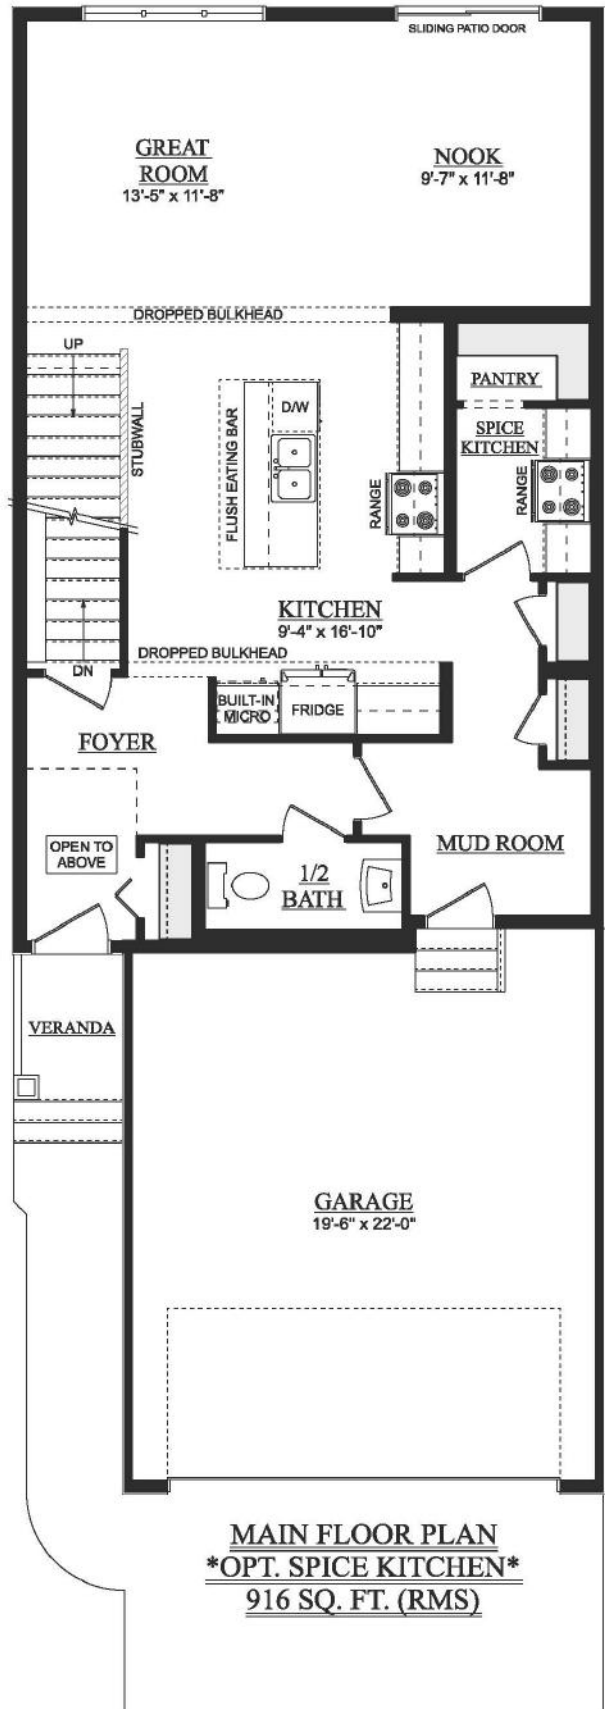

Bamburgh

2,105 Sq Ft | 3 Bedrooms | 2.5 Bathrooms
24' wide

Craftsman

Artist's rendition may be different than actual home

Nov 17/23

Bamburgh

2,105 Sq Ft | 3 Bedrooms | 2.5 Bathrooms
24' wide

Artist's rendition may be different than actual home

Nov 17/23

Bamburgh

2,105 Sq Ft | 3 Bedrooms | 2.5 Bathrooms
24' wide

DEVELOPED BASEMENT
618 SQ. FT. (DEVELOPED AREA)

Artist's rendition may be different than actual home

Nov 17/23