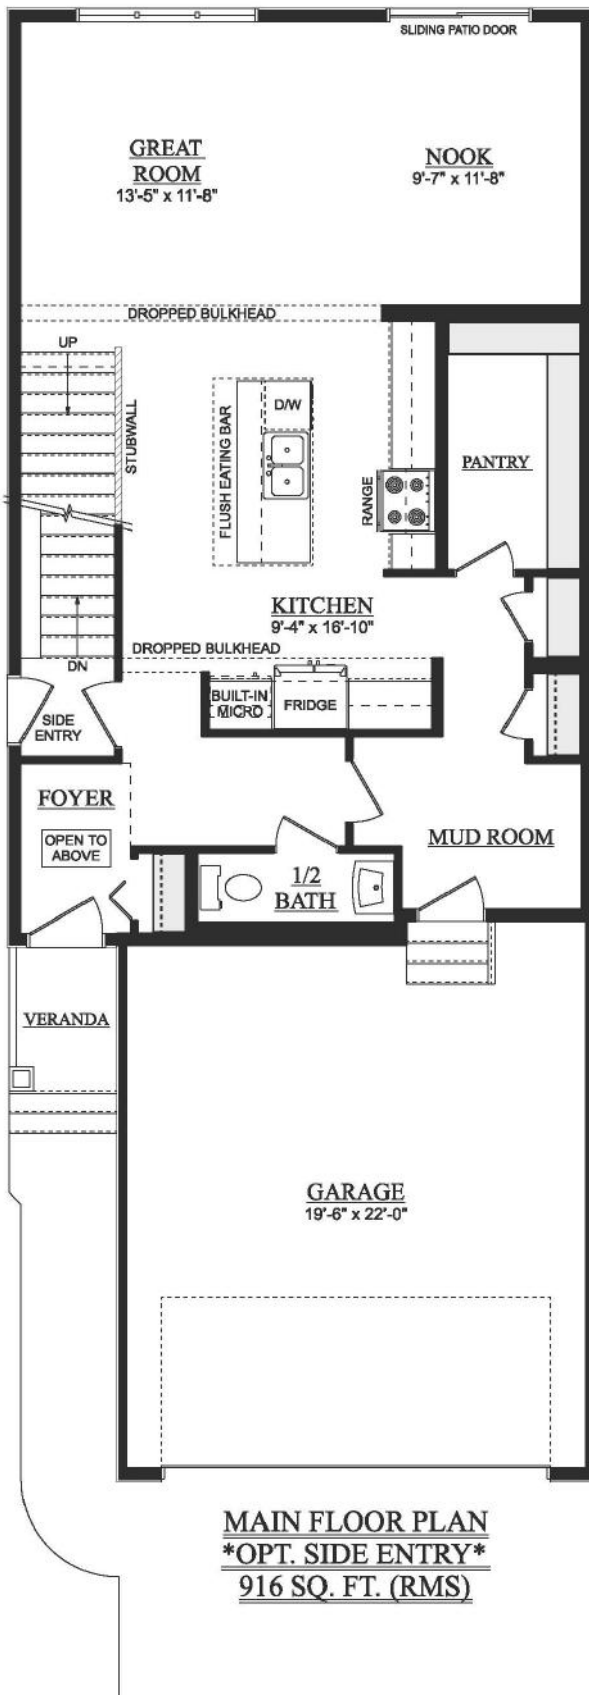

Bamburgh

2,105 Sq Ft | 3 Bedrooms | 2.5 Bathrooms
24' wide

Craftsman

Artist's rendition may be different than actual home

Nov 17/23

Bamburgh

2,105 Sq Ft | 3 Bedrooms | 2.5 Bathrooms
24' wide

Artist's rendition may be different than actual home

Nov 17/23

Bamburgh

2,105 Sq Ft | 3 Bedrooms | 2.5 Bathrooms
24' wide

DEVELOPED BASEMENT
618 SQ. FT. (DEVELOPED AREA)

Artist's rendition may be different than actual home

Nov 17/23