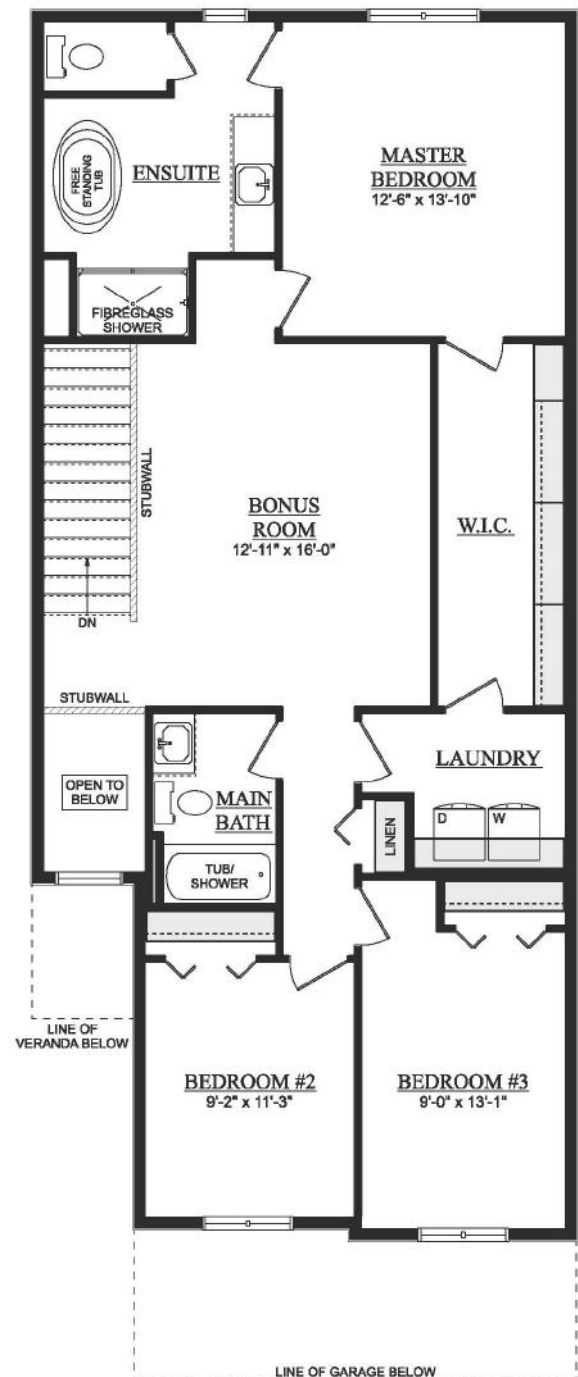

Bamburgh

2,105 Sq Ft | 3 Bedrooms | 2.5 Bathrooms
24' wide

Craftsman

Artist's rendition may be different than actual home

Nov 17/23

Bamburgh

2,105 Sq Ft | 3 Bedrooms | 2.5 Bathrooms
24' wide

Artist's rendition may be different than actual home

Nov 17/23

Bamburgh

2,105 Sq Ft | 3 Bedrooms | 2.5 Bathrooms
24' wide

DEVELOPED BASEMENT
618 SQ. FT. (DEVELOPED AREA)

Artist's rendition may be different than actual home

Nov 17/23