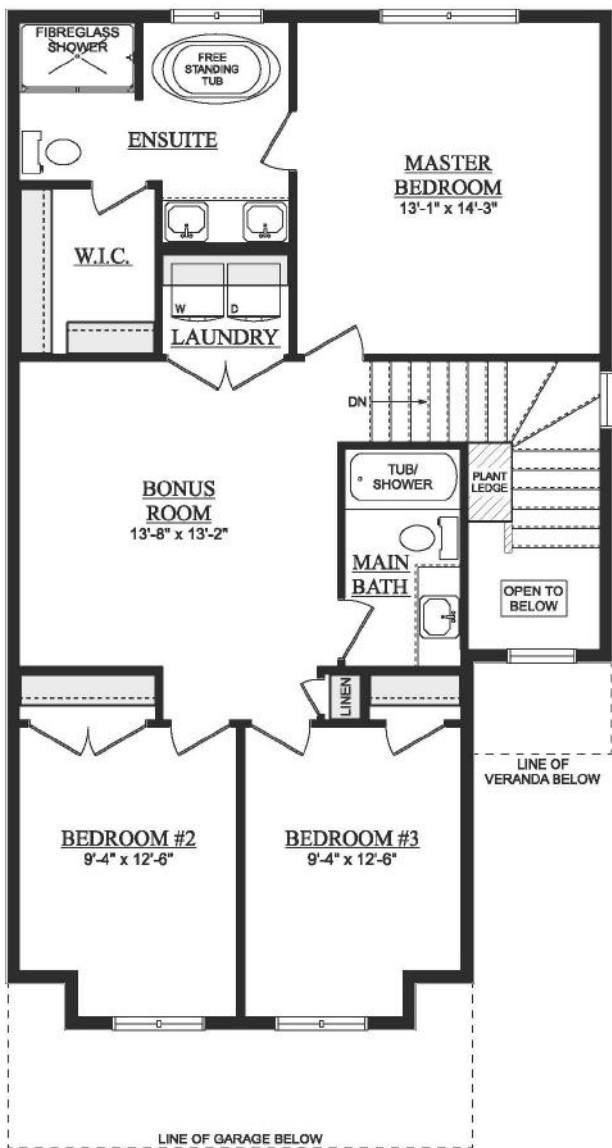

Craigmillar

1,723 Sq Ft | 3 Bedrooms | 2.5 Bathrooms
26' wide

Prairie

Artist's rendition may be different than actual home

Nov 17/23

Craigmillar

1,723 Sq Ft | 3 Bedrooms | 2.5 Bathrooms
26' wide

SECOND FLOOR PLAN
OPT. ALTERNATE LAYOUT
995 SQ. FT. (RMS)

DEVELOPED BASEMENT
515 SQ. FT. (DEVELOPED AREA)

Artist's rendition may be different than actual home

Nov 17/23