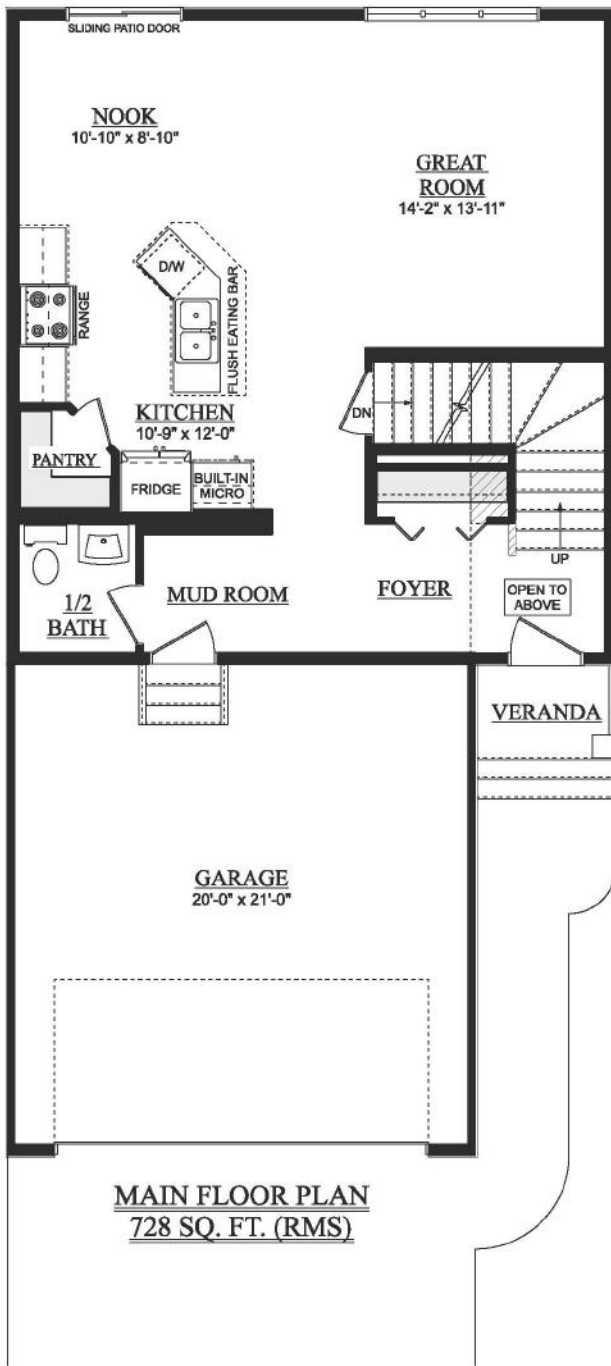

Craigmillar

1,723 Sq Ft | 3 Bedrooms | 2.5 Bathrooms
26' wide

Prairie

Artist's rendition may be different than actual home

Nov 17/23

Craigmillar

1,723 Sq Ft | 3 Bedrooms | 2.5 Bathrooms
26' wide

SECOND FLOOR PLAN
OPT. ALTERNATE LAYOUT
995 SQ. FT. (RMS)

DEVELOPED BASEMENT
515 SQ. FT. (DEVELOPED AREA)

Artist's rendition may be different than actual home

Nov 17/23