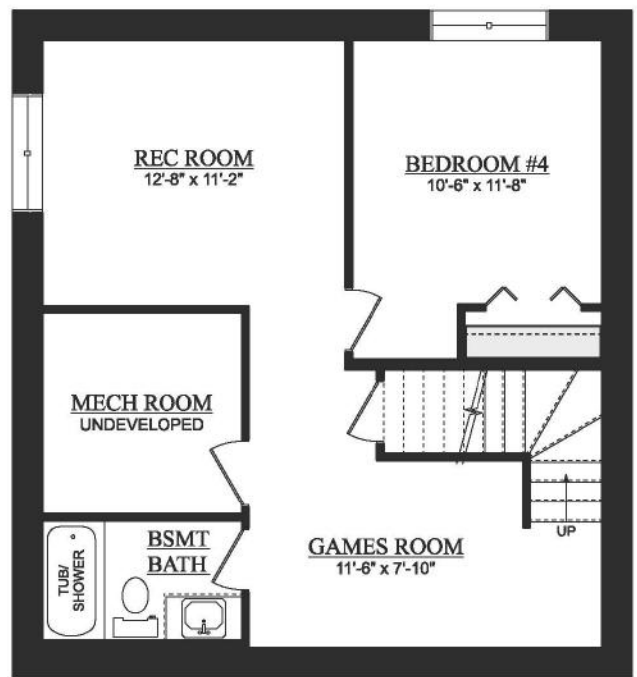

Craigmillar

1,723 Sq Ft | 3 Bedrooms | 2.5 Bathrooms
26' wide

Prairie

Artist's rendition may be different than actual home

Nov 17/23

Craigmillar

1,723 Sq Ft | 3 Bedrooms | 2.5 Bathrooms
26' wide

SECOND FLOOR PLAN
OPT. ALTERNATE LAYOUT
995 SQ. FT. (RMS)

DEVELOPED BASEMENT
515 SQ. FT. (DEVELOPED AREA)

Artist's rendition may be different than actual home

Nov 17/23