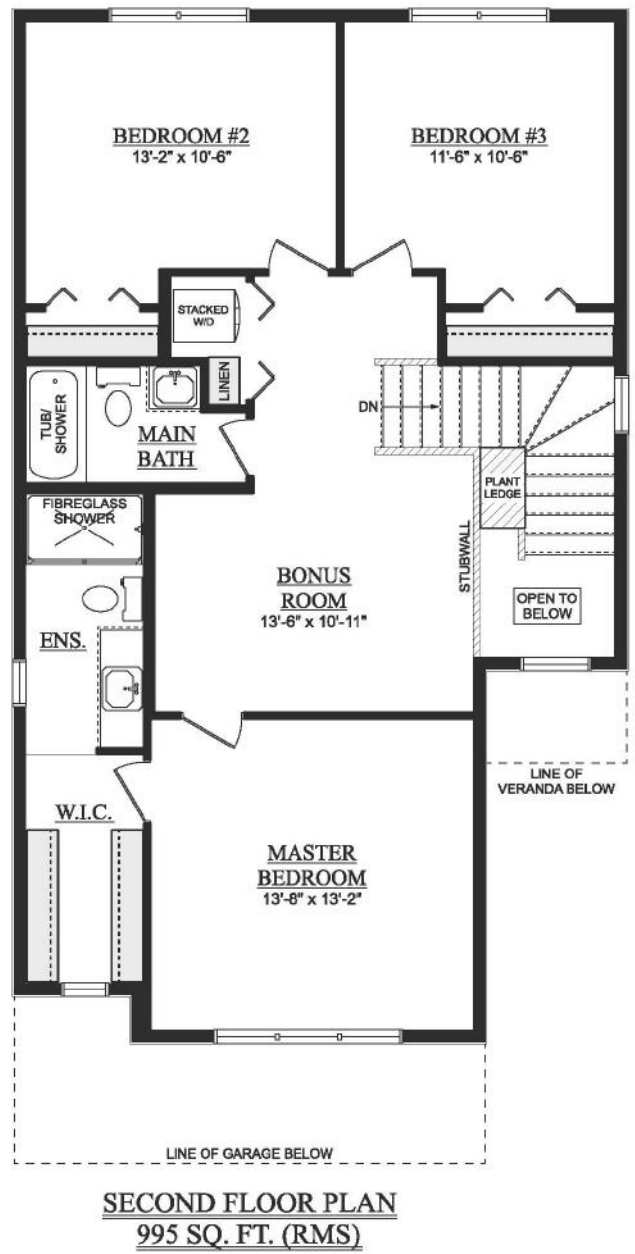

Craigmillar

1,723 Sq Ft | 3 Bedrooms | 2.5 Bathrooms
26' wide

Prairie

Artist's rendition may be different than actual home

Nov 17/23

Craigmillar

1,723 Sq Ft | 3 Bedrooms | 2.5 Bathrooms
26' wide

SECOND FLOOR PLAN
OPT. ALTERNATE LAYOUT
995 SQ. FT. (RMS)

DEVELOPED BASEMENT
515 SQ. FT. (DEVELOPED AREA)

Artist's rendition may be different than actual home

Nov 17/23