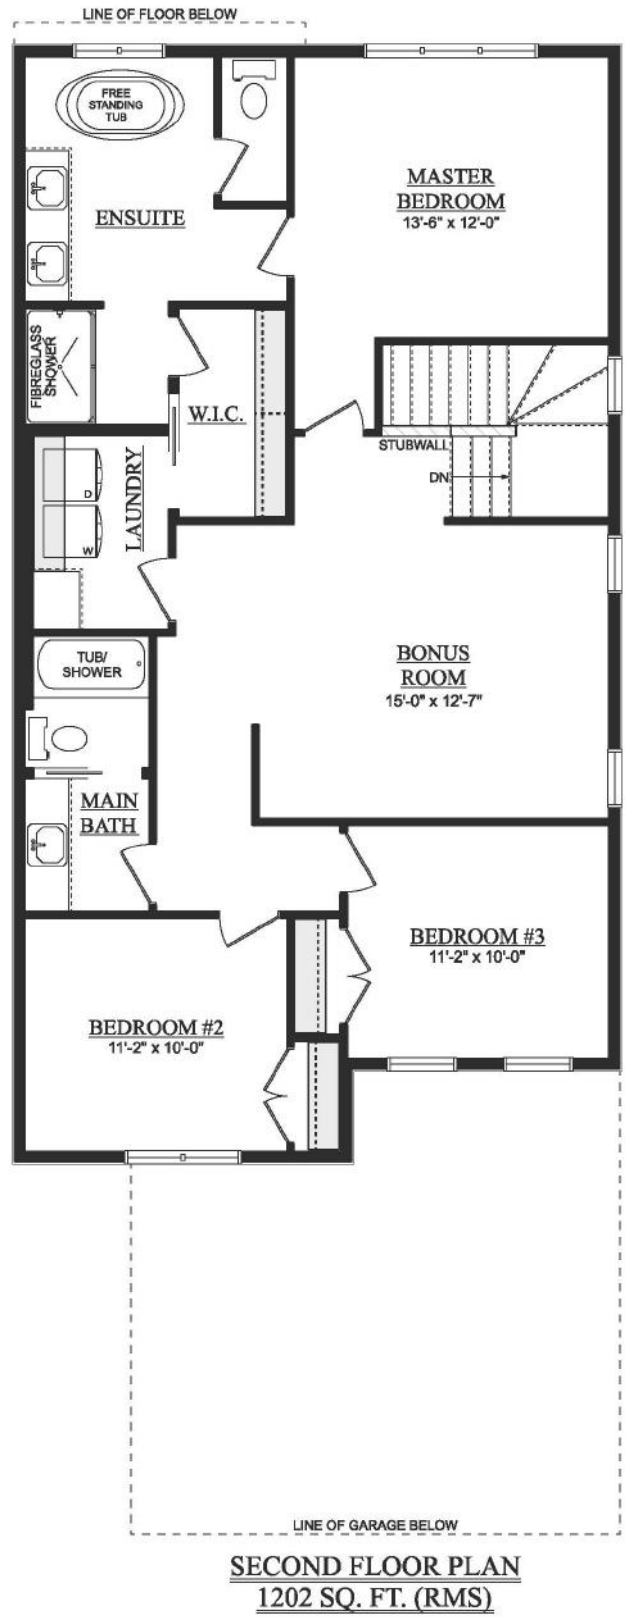

Downton

2,279 Sq Ft | 3 Bedrooms | 2.5 Bathrooms
26' wide

Prairie

Artist's rendition may be different than actual home

Nov 17/23

Downton

2,279 Sq Ft | 3 Bedrooms | 2.5 Bathrooms
26' wide

DEVELOPED BASEMENT
790 SQ. FT. (DEVELOPED AREA)

OPT. SECONDARY SUITE
712 SQ. FT. (DEVELOPED AREA)

Artist's rendition may be different than actual home

Nov 17/23