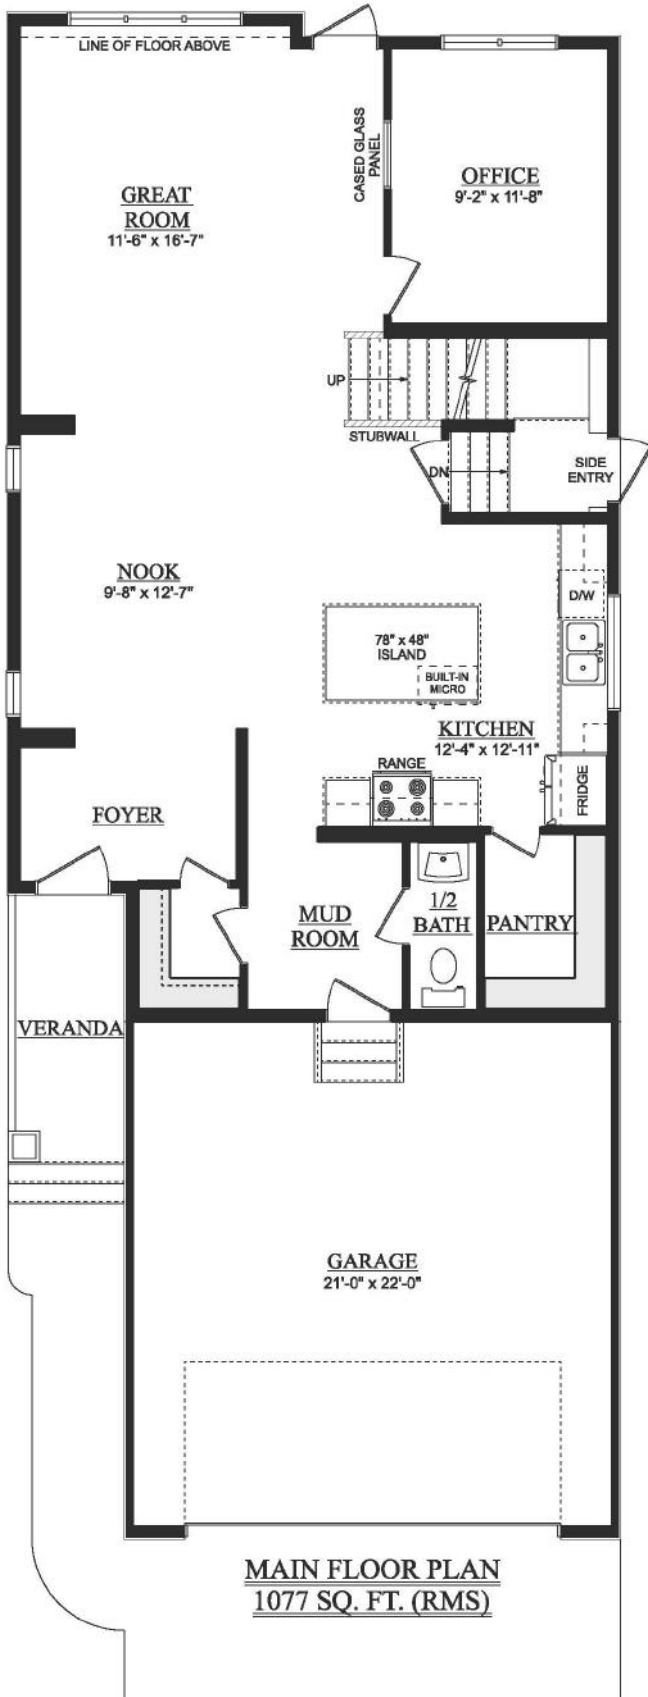

Downton

2,279 Sq Ft | 3 Bedrooms | 2.5 Bathrooms
26' wide

Prairie

Artist's rendition may be different than actual home

Nov 17/23

Downton

2,279 Sq Ft | 3 Bedrooms | 2.5 Bathrooms
26' wide

DEVELOPED BASEMENT
790 SQ. FT. (DEVELOPED AREA)

OPT. SECONDARY SUITE
712 SQ. FT. (DEVELOPED AREA)

Artist's rendition may be different than actual home

Nov 17/23