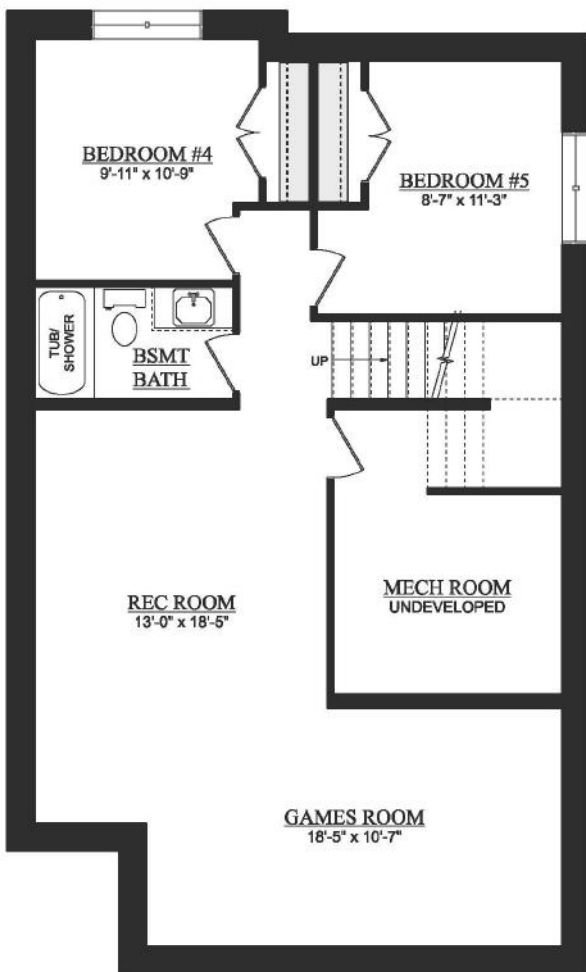

Downton

2,279 Sq Ft | 3 Bedrooms | 2.5 Bathrooms
26' wide

Prairie

Artist's rendition may be different than actual home

Nov 17/23

Downton

2,279 Sq Ft | 3 Bedrooms | 2.5 Bathrooms
26' wide

DEVELOPED BASEMENT
790 SQ. FT. (DEVELOPED AREA)

OPT. SECONDARY SUITE
712 SQ. FT. (DEVELOPED AREA)

Artist's rendition may be different than actual home

Nov 17/23