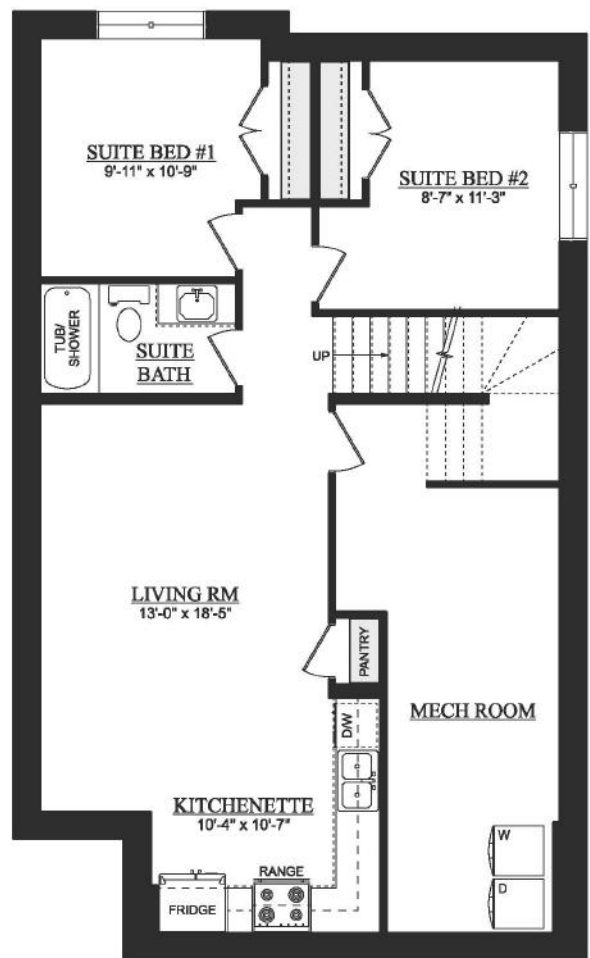

Downton

2,279 Sq Ft | 3 Bedrooms | 2.5 Bathrooms
26' wide

Prairie

Artist's rendition may be different than actual home

Nov 17/23

Downton

2,279 Sq Ft | 3 Bedrooms | 2.5 Bathrooms
26' wide

DEVELOPED BASEMENT
790 SQ. FT. (DEVELOPED AREA)

OPT. SECONDARY SUITE
712 SQ. FT. (DEVELOPED AREA)

Artist's rendition may be different than actual home

Nov 17/23