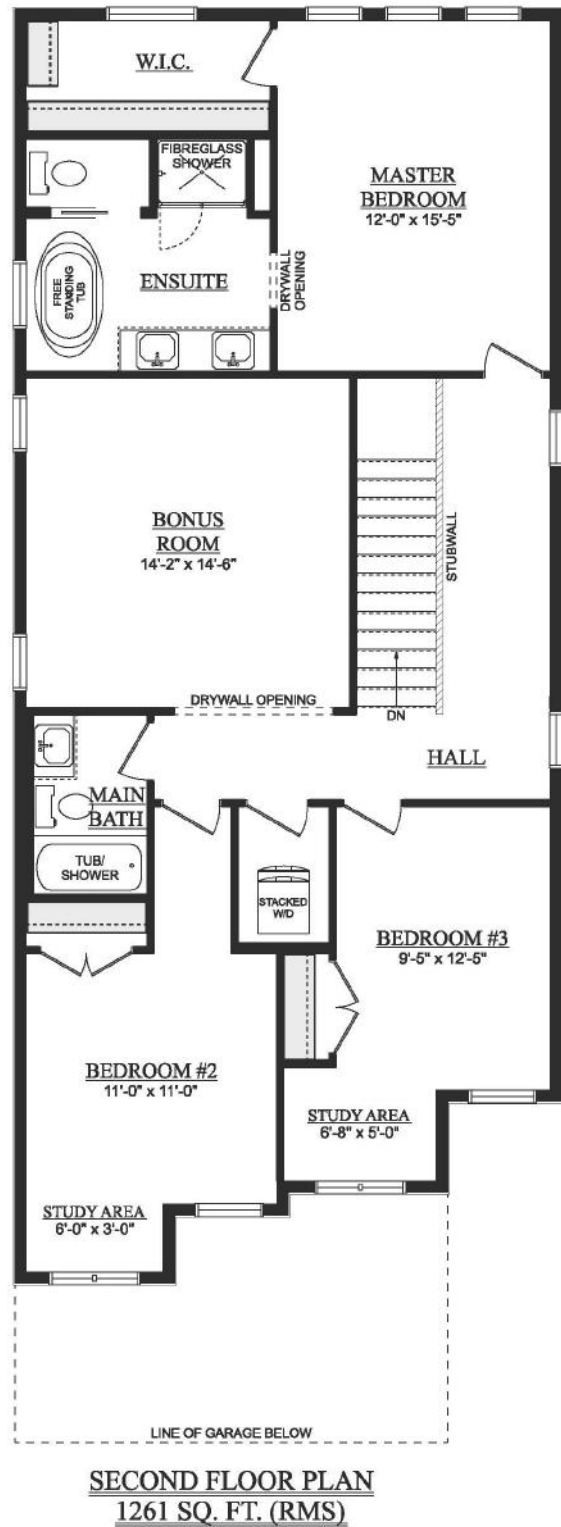

Greta II

2,168 Sq Ft | 3 Bedrooms | 2.5 Bathrooms
24' wide

Craftsman

Artist's rendition may be different than actual home

Nov 20/23

Greta II

2,168 Sq Ft | 3 Bedrooms | 2.5 Bathrooms
24' wide

DEVELOPED BASEMENT
463 SQ. FT. (DEVELOPED AREA)

OPT. MAIN FLOOR
COFFERED CEILING

BULKHEAD PERIMETER
MAY DIFFER DEPENDING
ON CABINET LAYOUT

OPT. BONUS ROOM
RAISED CEILING

MAY DIFFER DEPENDING
ON ROOF STYLE

Artist's rendition may be different than actual home