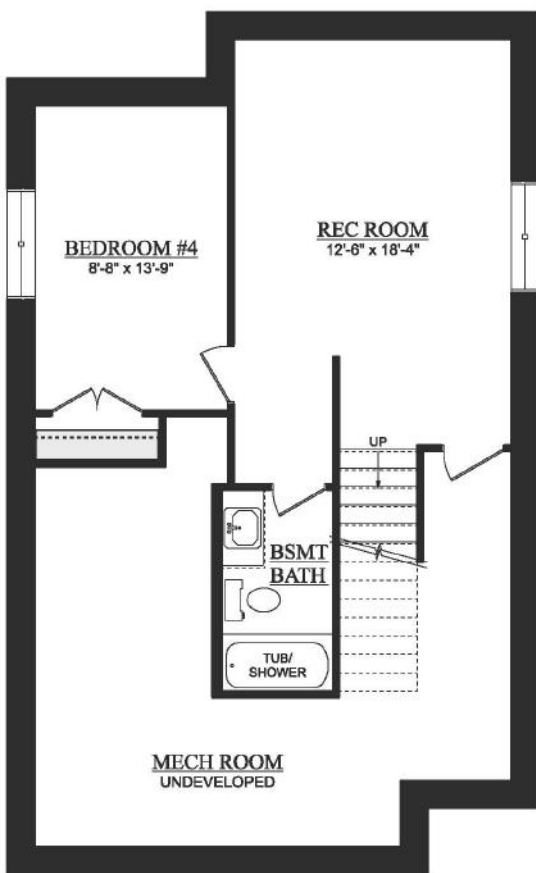

Greta II

2,168 Sq Ft | 3 Bedrooms | 2.5 Bathrooms
24' wide

Craftsman

Artist's rendition may be different than actual home

Nov 20/23

Greta II

2,168 Sq Ft | 3 Bedrooms | 2.5 Bathrooms
24' wide

DEVELOPED BASEMENT
463 SQ. FT. (DEVELOPED AREA)

OPT. MAIN FLOOR
COFFERED CEILING

BULKHEAD PERIMETER
MAY DIFFER DEPENDING
ON CABINET LAYOUT

OPT. BONUS ROOM
RAISED CEILING

MAY DIFFER DEPENDING
ON ROOF STYLE

Artist's rendition may be different than actual home