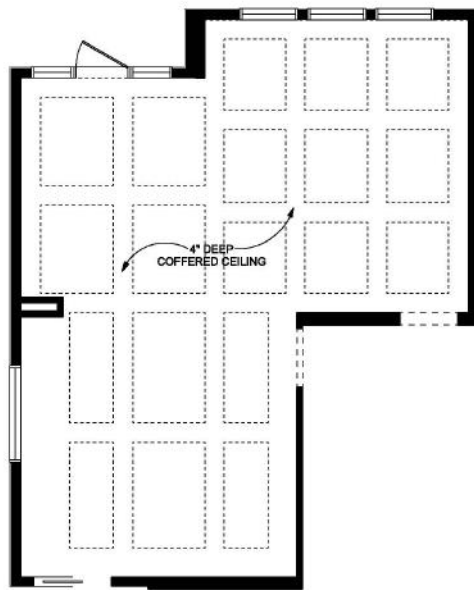

Greta II

2,168 Sq Ft | 3 Bedrooms | 2.5 Bathrooms
24' wide

Craftsman

Artist's rendition may be different than actual home

Nov 20/23

Greta II

2,168 Sq Ft | 3 Bedrooms | 2.5 Bathrooms
24' wide

DEVELOPED BASEMENT
463 SQ. FT. (DEVELOPED AREA)

OPT. MAIN FLOOR
COFFERED CEILING

BULKHEAD PERIMETER
MAY DIFFER DEPENDING
ON CABINET LAYOUT

OPT. BONUS ROOM
RAISED CEILING

MAY DIFFER DEPENDING
ON ROOF STYLE

Artist's rendition may be different than actual home