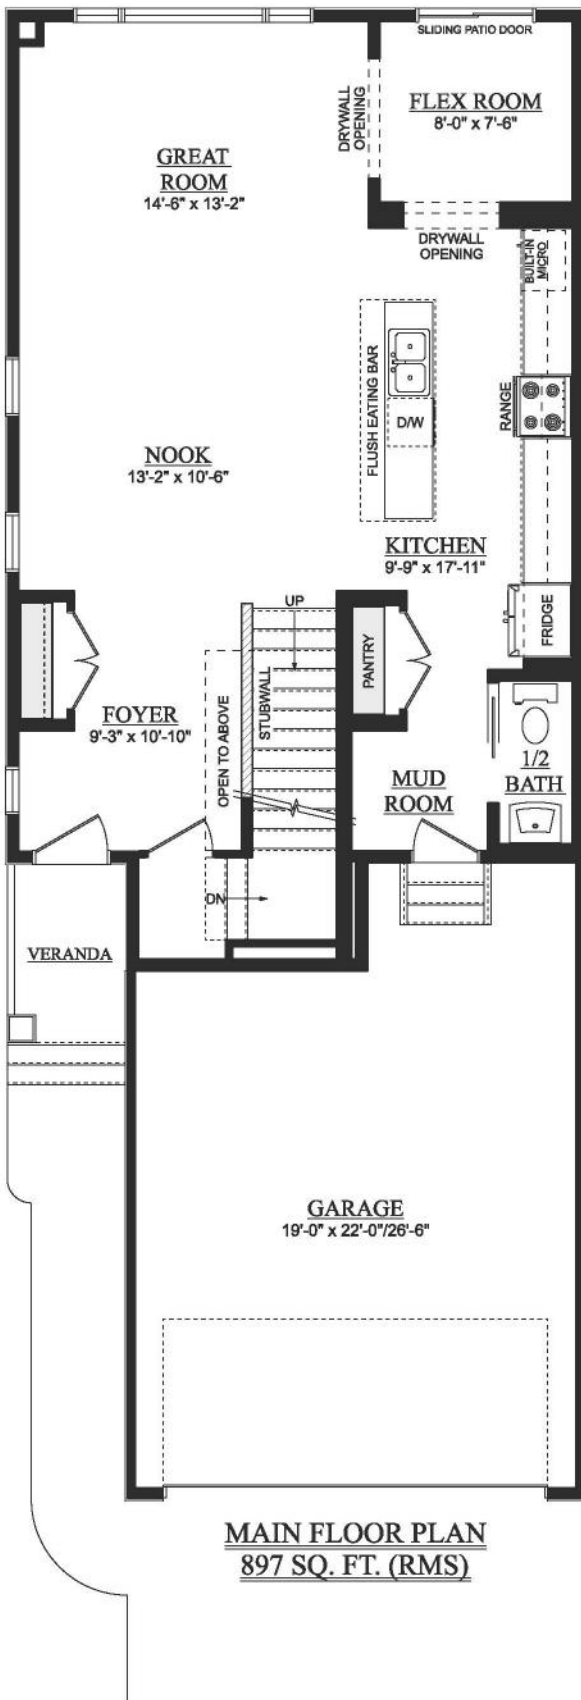

Hylton

2,079 Sq Ft | 3 Bedrooms | 2.5 Bathrooms
24' wide

Heritage

Artist's rendition may be different than actual home

Nov 20/23

Hylton

2,079 Sq Ft | 3 Bedrooms | 2.5 Bathrooms
24' wide

DEVELOPED BASEMENT
631 SQ. FT. (DEVELOPED AREA)

OPTIONAL SECONDARY SUITE
614 SQ. FT. (DEVELOPED AREA)

Artist's rendition may be different than actual home

Nov 20/23

Hylton

2,079 Sq Ft | 3 Bedrooms | 2.5 Bathrooms
24' wide

OPT. MAIN FLOOR COFFERED CEILING

BULKHEAD PERIMETER
MAY DIFFER DEPENDING
ON CABINET LAYOUT

Artist's rendition may be different than actual home

Nov 20/23