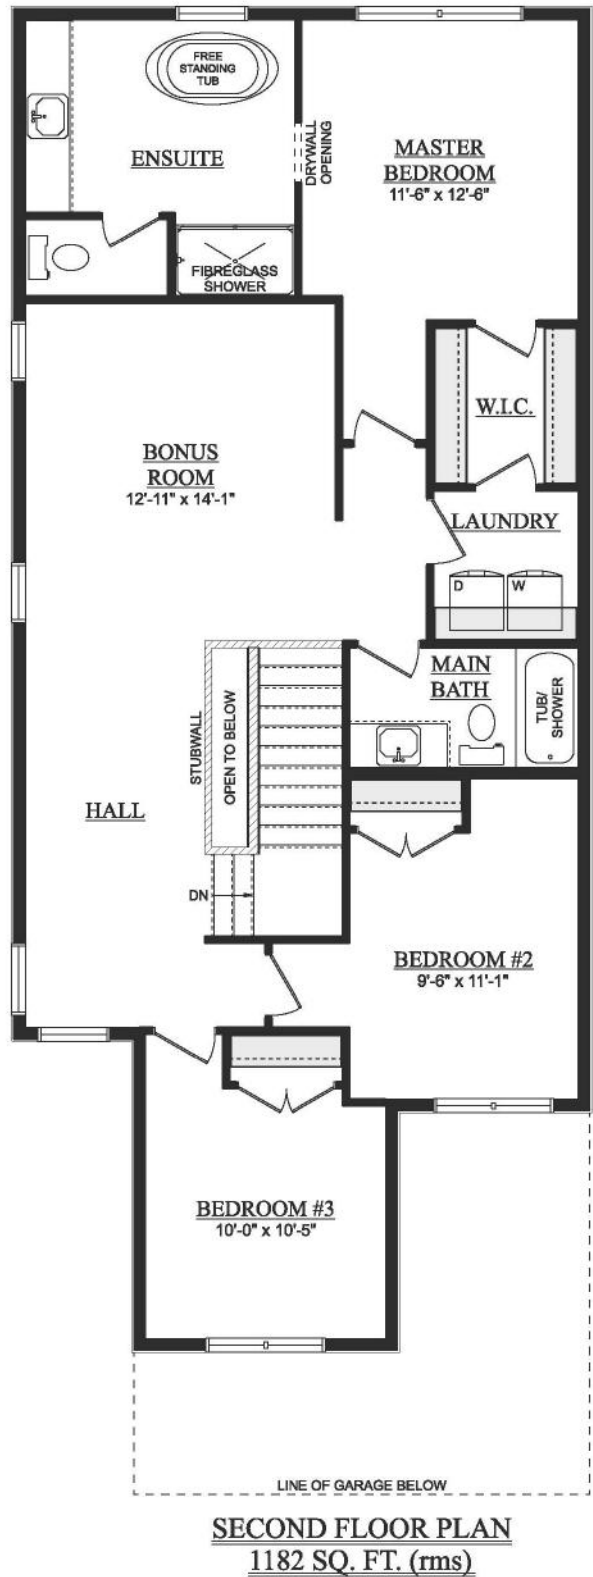

Hylton

2,079 Sq Ft | 3 Bedrooms | 2.5 Bathrooms
24' wide

Heritage

Artist's rendition may be different than actual home

Nov 20/23

Hylton

2,079 Sq Ft | 3 Bedrooms | 2.5 Bathrooms
24' wide

DEVELOPED BASEMENT
631 SQ. FT. (DEVELOPED AREA)

OPTIONAL SECONDARY SUITE
614 SQ. FT. (DEVELOPED AREA)

Artist's rendition may be different than actual home

Nov 20/23

Hylton

2,079 Sq Ft | 3 Bedrooms | 2.5 Bathrooms
24' wide

OPT. MAIN FLOOR COFFERED CEILING

BULKHEAD PERIMETER
MAY DIFFER DEPENDING
ON CABINET LAYOUT

Artist's rendition may be different than actual home

Nov 20/23