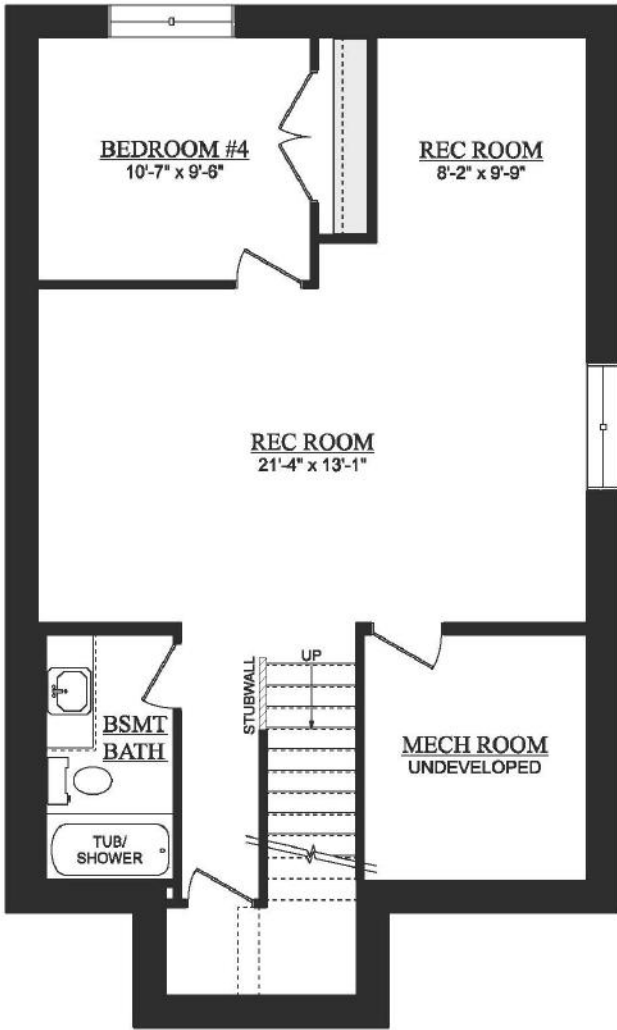

Hylton

2,079 Sq Ft | 3 Bedrooms | 2.5 Bathrooms
24' wide

Heritage

Artist's rendition may be different than actual home

Nov 20/23

Hylton

2,079 Sq Ft | 3 Bedrooms | 2.5 Bathrooms
24' wide

DEVELOPED BASEMENT
631 SQ. FT. (DEVELOPED AREA)

OPTIONAL SECONDARY SUITE
614 SQ. FT. (DEVELOPED AREA)

Artist's rendition may be different than actual home

Nov 20/23

Hylton

2,079 Sq Ft | 3 Bedrooms | 2.5 Bathrooms
24' wide

OPT. MAIN FLOOR COFFERED CEILING

BULKHEAD PERIMETER
MAY DIFFER DEPENDING
ON CABINET LAYOUT

Artist's rendition may be different than actual home

Nov 20/23