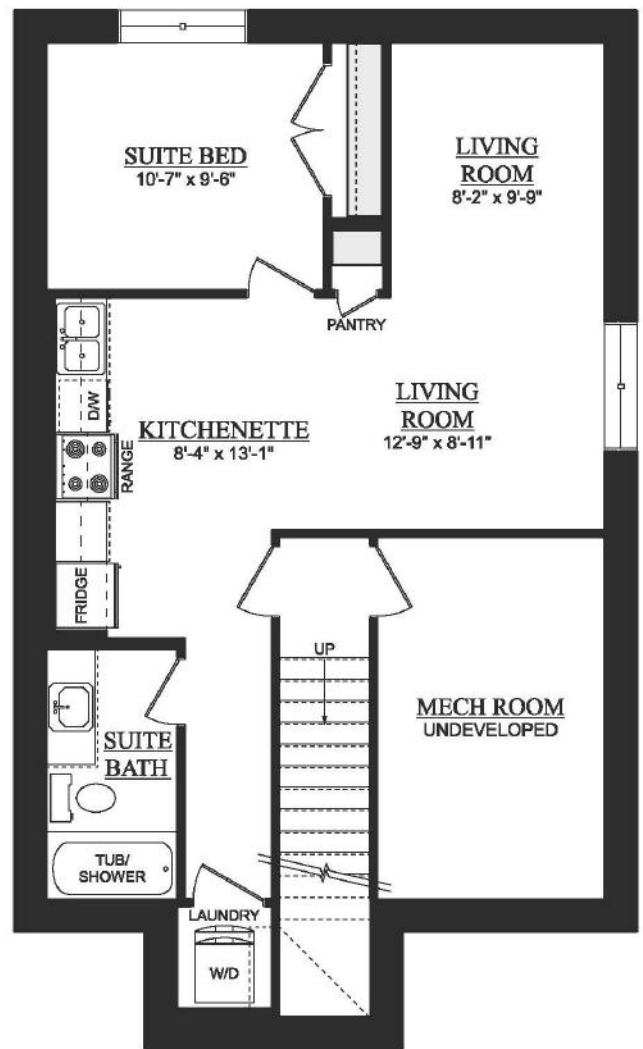

Hylton

2,079 Sq Ft | 3 Bedrooms | 2.5 Bathrooms
24' wide

Heritage

Artist's rendition may be different than actual home

Nov 20/23

Hylton

2,079 Sq Ft | 3 Bedrooms | 2.5 Bathrooms
24' wide

DEVELOPED BASEMENT
631 SQ. FT. (DEVELOPED AREA)

OPTIONAL SECONDARY SUITE
614 SQ. FT. (DEVELOPED AREA)

Artist's rendition may be different than actual home

Nov 20/23

Hylton

2,079 Sq Ft | 3 Bedrooms | 2.5 Bathrooms
24' wide

OPT. MAIN FLOOR COFFERED CEILING

BULKHEAD PERIMETER
MAY DIFFER DEPENDING
ON CABINET LAYOUT

Artist's rendition may be different than actual home

Nov 20/23