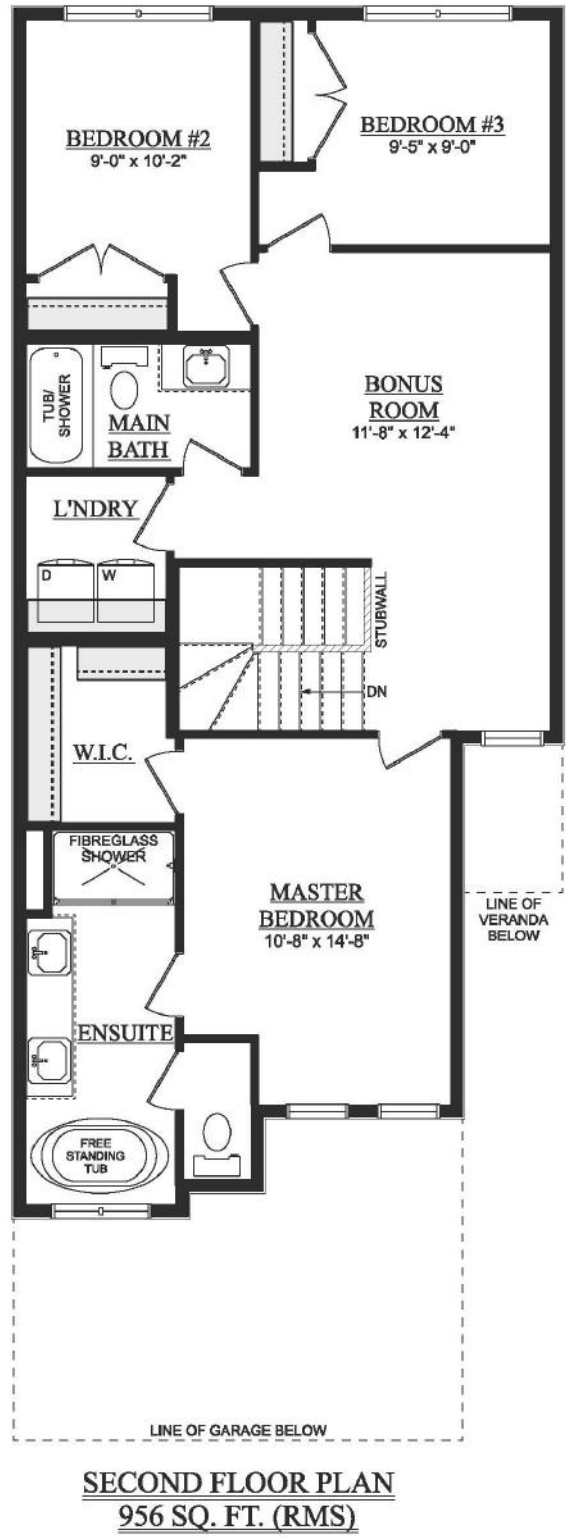

Jasper

1,685 Sq Ft | 3 Bedrooms | 2.5 Bathrooms
22' wide

Prairie

Artist's rendition may be different than actual home

Nov 20/23

Jasper

1,685 Sq Ft | 3 Bedrooms | 2.5 Bathrooms
22' wide

DEVELOPED BASEMENT
421 SQ. FT. (DEVELOPED AREA)

Artist's rendition may be different than actual home

Nov 20/23