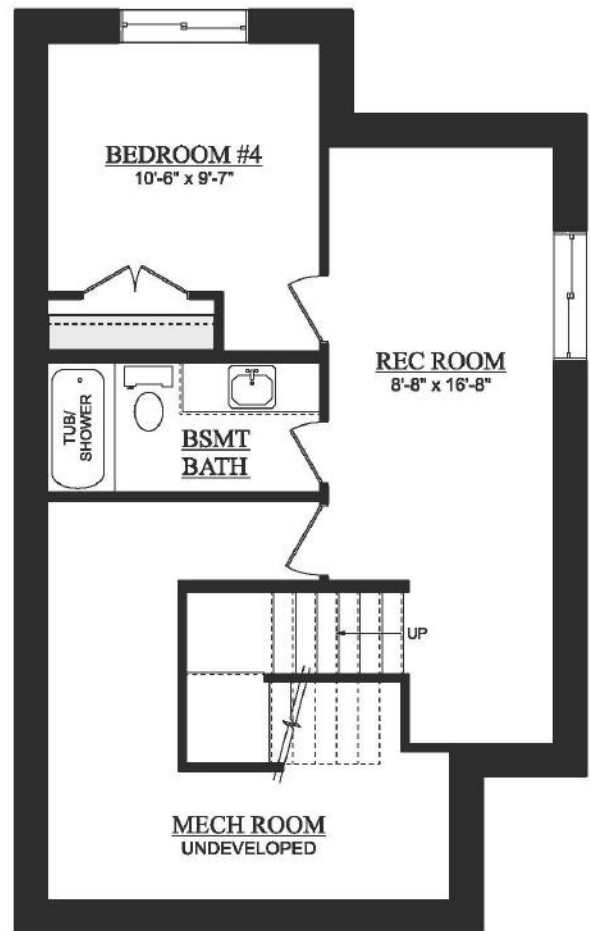

Jasper

1,685 Sq Ft | 3 Bedrooms | 2.5 Bathrooms
22' wide

Prairie

Artist's rendition may be different than actual home

Nov 20/23

Jasper

1,685 Sq Ft | 3 Bedrooms | 2.5 Bathrooms
22' wide

DEVELOPED BASEMENT
421 SQ. FT. (DEVELOPED AREA)