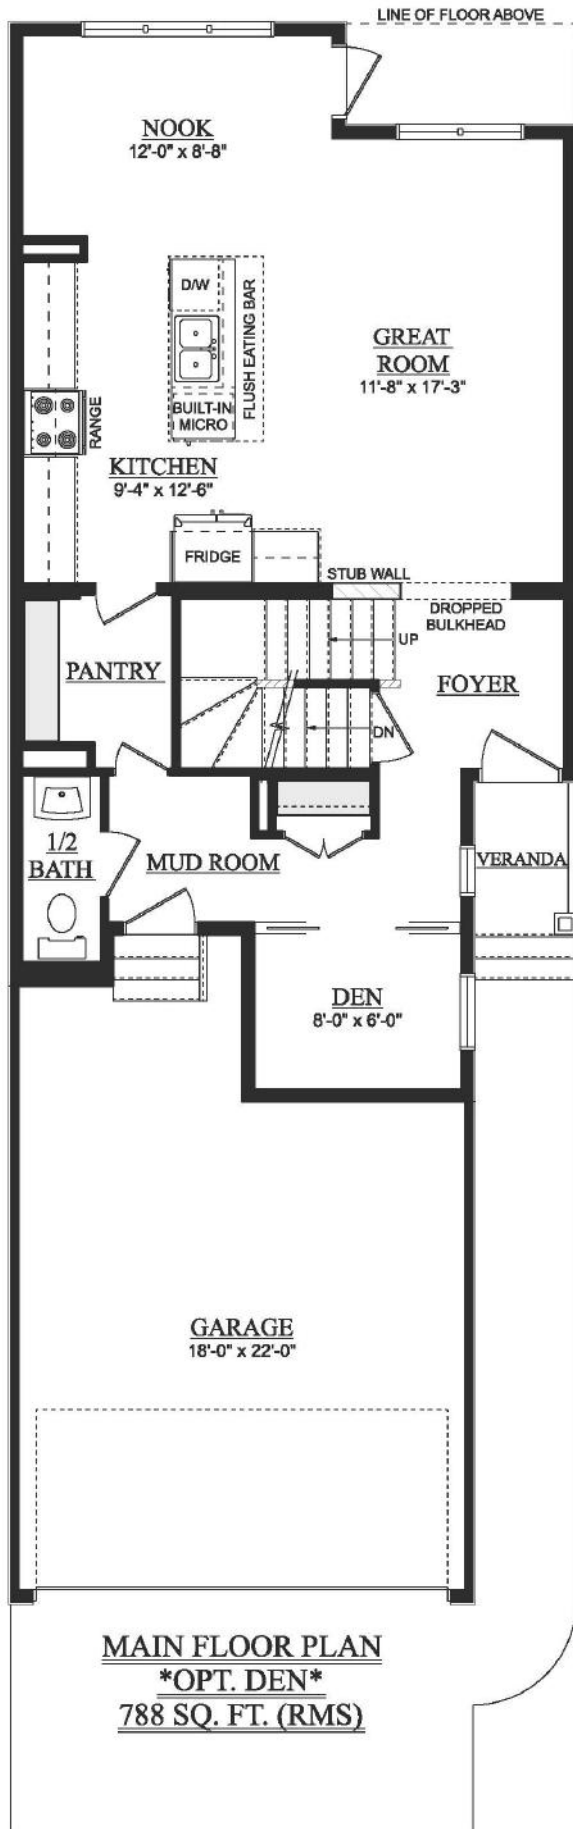

Jasper

1,685 Sq Ft | 3 Bedrooms | 2.5 Bathrooms
22' wide

Prairie

Artist's rendition may be different than actual home

Nov 20/23

Jasper

1,685 Sq Ft | 3 Bedrooms | 2.5 Bathrooms
22' wide

DEVELOPED BASEMENT
421 SQ. FT. (DEVELOPED AREA)