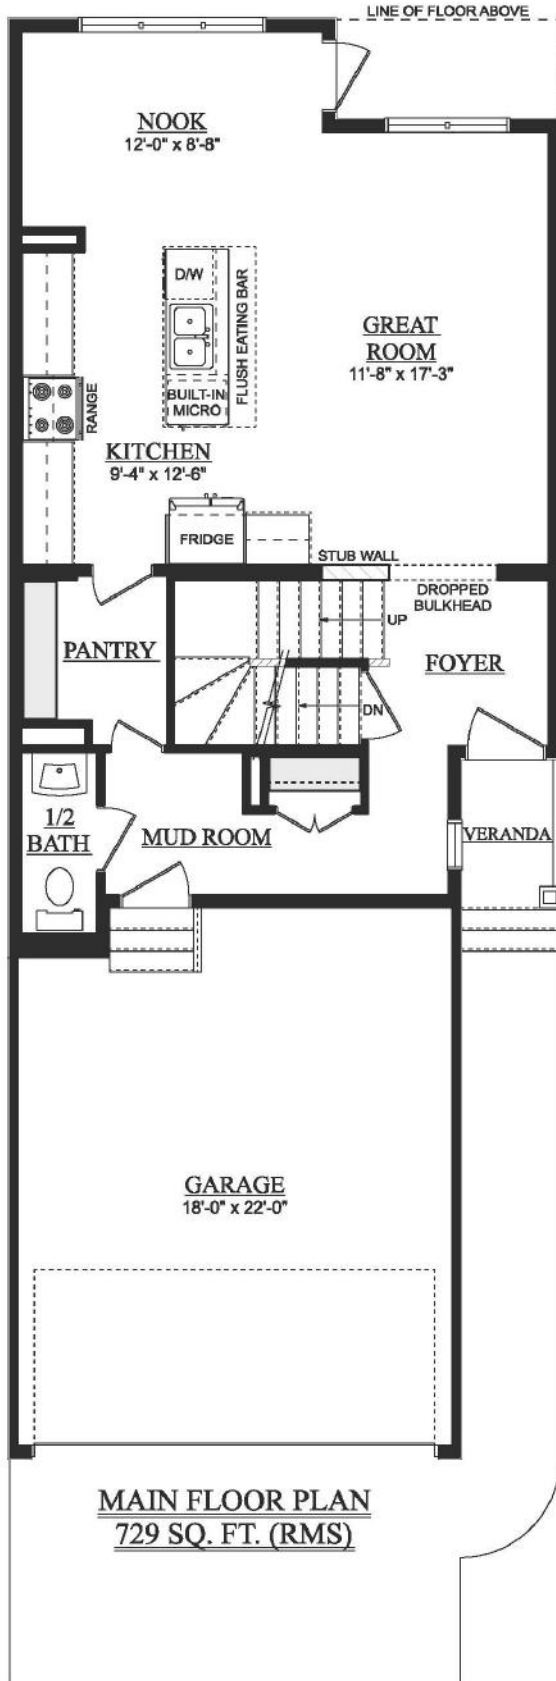

Jasper

1,685 Sq Ft | 3 Bedrooms | 2.5 Bathrooms
22' wide

Prairie

Artist's rendition may be different than actual home

Nov 20/23

Jasper

1,685 Sq Ft | 3 Bedrooms | 2.5 Bathrooms
22' wide

DEVELOPED BASEMENT
421 SQ. FT. (DEVELOPED AREA)