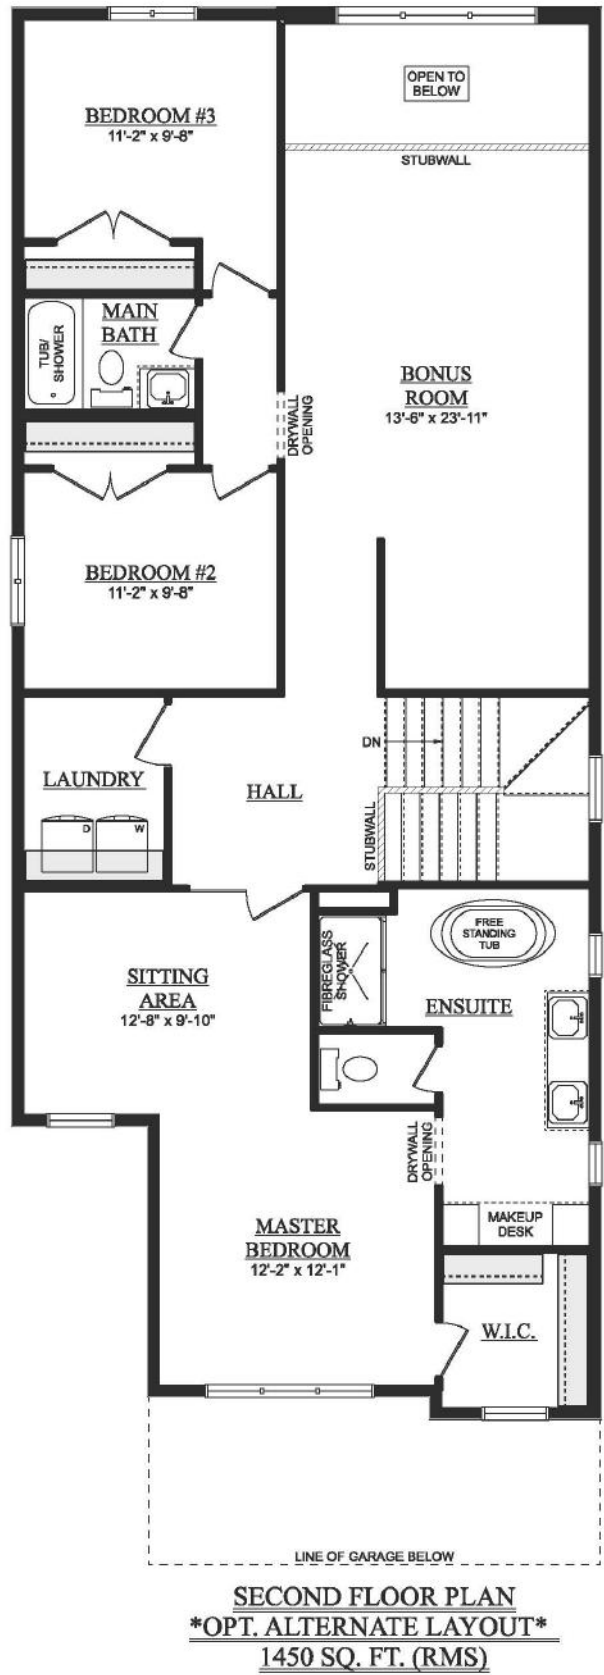

Marcus

2,576 Sq Ft | 3 Bedrooms | 2.5 Bathrooms
26' wide

Georgian

Artist's rendition may be different than actual home

Nov 21/23

Marcus

2,577 Sq Ft | 3 Bedrooms | 2.5 Bathrooms
26' wide

Artist's rendition may be different than actual home

Nov 21/23

Marcus

2,577 Sq Ft | 4 Bedrooms | 2.5 Bathrooms
26' wide

SECOND FLOOR PLAN
OPT. OPEN-TO-BELOW BONUS RM
1450 SQ. FT. (RMS)

SECOND FLOOR PLAN
OPT. 4TH BEDROOM
1534 SQ. FT. (RMS)

Artist's rendition may be different than actual home

Nov 21/23

Marcus

2,577 Sq Ft | 4 Bedrooms | 2.5 Bathrooms
26' wide

OPT. OPEN-TO-BELOW STAIRCASE
W/ FINISHED BSMT STAIRWELL

Artist's rendition may be different than actual home

Nov 21/23