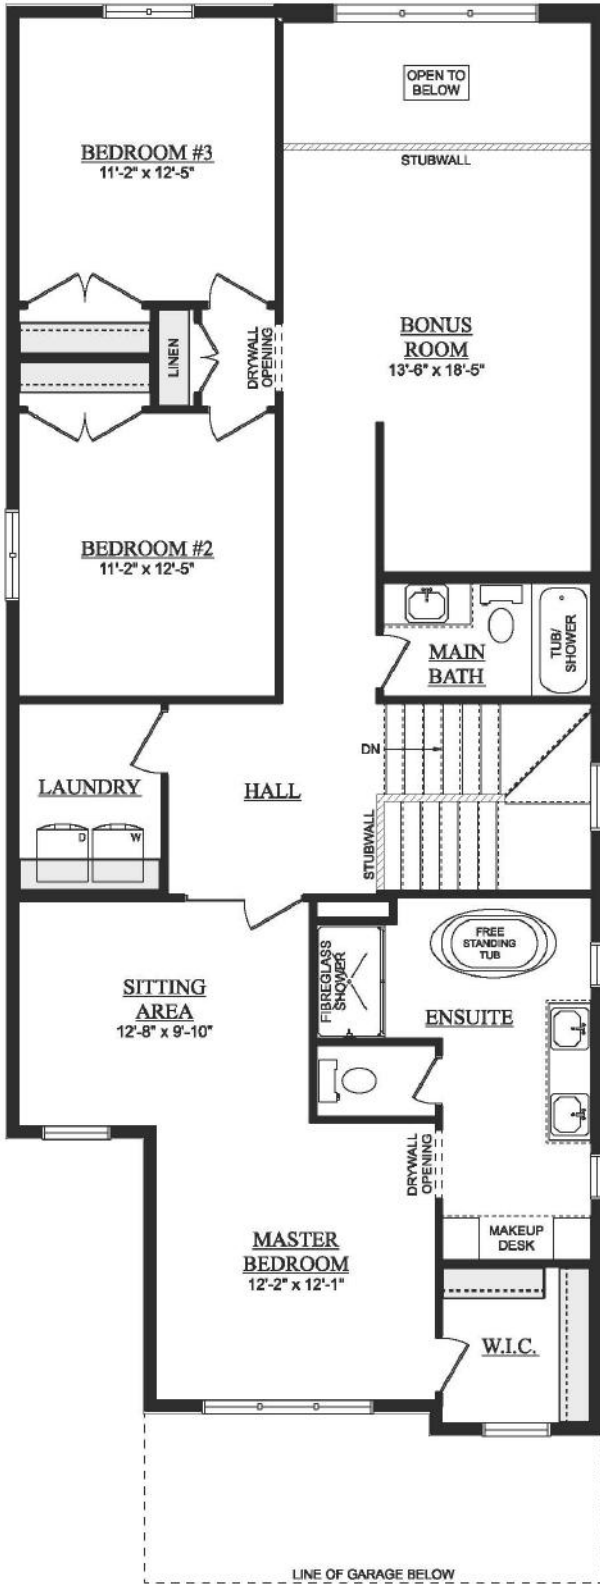

Marcus

2,576 Sq Ft | 3 Bedrooms | 2.5 Bathrooms
26' wide

Georgian

Artist's rendition may be different than actual home

Nov 21/23

Marcus

2,577 Sq Ft | 3 Bedrooms | 2.5 Bathrooms
26' wide

Artist's rendition may be different than actual home

Nov 21/23

Marcus

2,577 Sq Ft | 4 Bedrooms | 2.5 Bathrooms
26' wide

SECOND FLOOR PLAN
OPT. OPEN-TO-BELOW BONUS RM
1450 SQ. FT. (RMS)

SECOND FLOOR PLAN
OPT. 4TH BEDROOM
1534 SQ. FT. (RMS)

Artist's rendition may be different than actual home

Nov 21/23

Marcus

2,577 Sq Ft | 4 Bedrooms | 2.5 Bathrooms
26' wide

OPT. OPEN-TO-BELOW STAIRCASE
W/ FINISHED BSMT STAIRWELL

Artist's rendition may be different than actual home

Nov 21/23