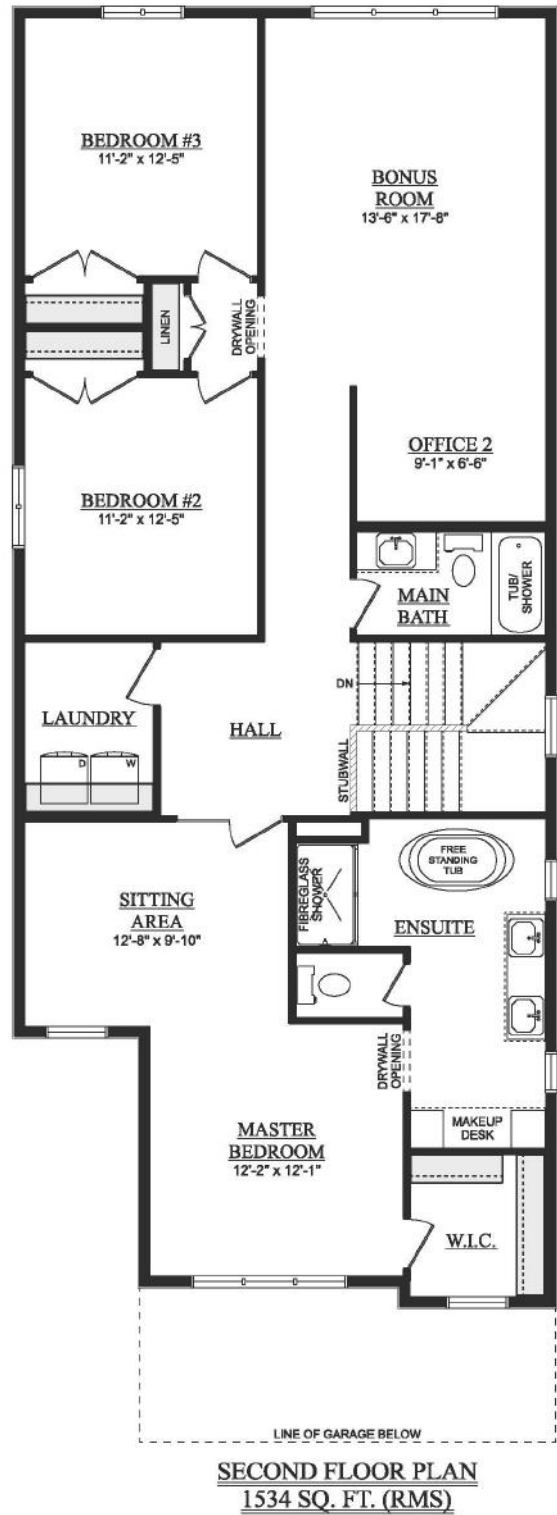

Marcus

2,576 Sq Ft | 3 Bedrooms | 2.5 Bathrooms
26' wide

Georgian

Artist's rendition may be different than actual home

Nov 21/23

Marcus

2,577 Sq Ft | 3 Bedrooms | 2.5 Bathrooms
26' wide

Artist's rendition may be different than actual home

Nov 21/23

Marcus

2,577 Sq Ft | 4 Bedrooms | 2.5 Bathrooms
26' wide

SECOND FLOOR PLAN
OPT. OPEN-TO-BELOW BONUS RM
1450 SQ. FT. (RMS)

SECOND FLOOR PLAN
OPT. 4TH BEDROOM
1534 SQ. FT. (RMS)

Artist's rendition may be different than actual home

Nov 21/23

Marcus

2,577 Sq Ft | 4 Bedrooms | 2.5 Bathrooms
26' wide

OPT. OPEN-TO-BELOW STAIRCASE
W/ FINISHED BSMT STAIRWELL

Artist's rendition may be different than actual home

Nov 21/23