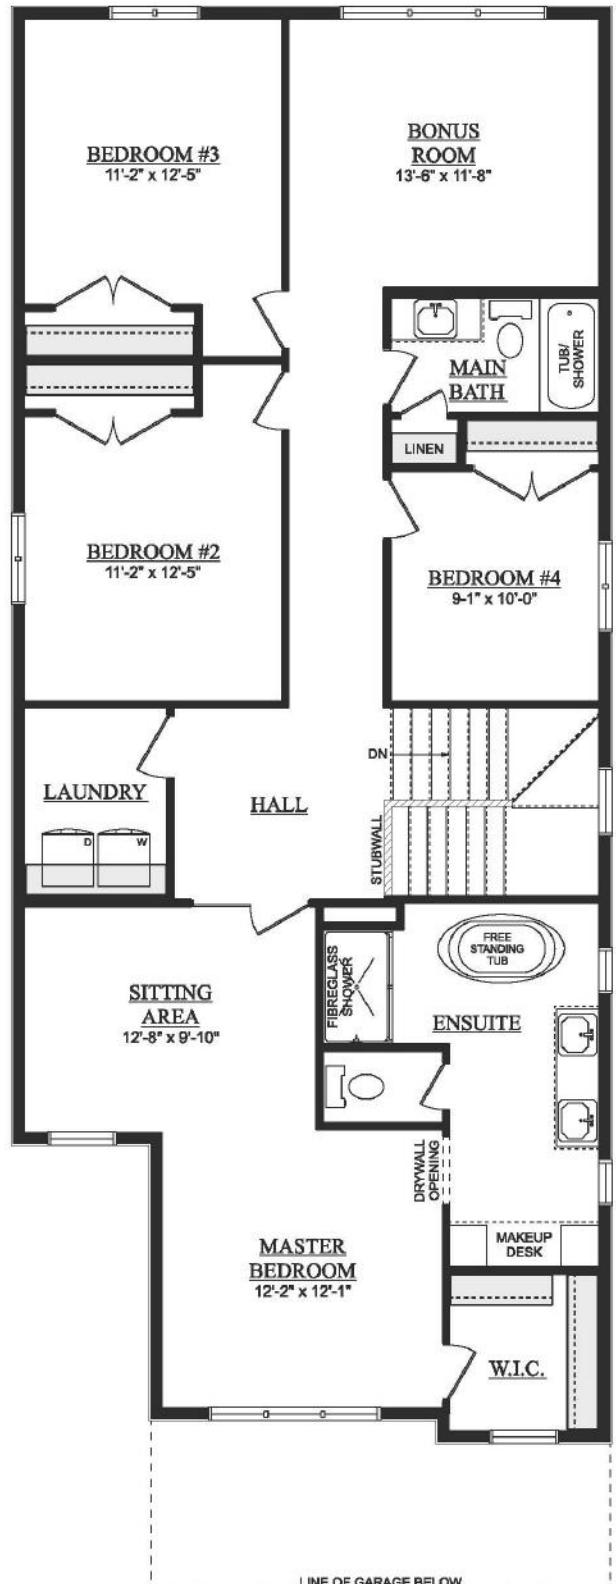

Marcus

2,576 Sq Ft | 3 Bedrooms | 2.5 Bathrooms
26' wide

Georgian

Artist's rendition may be different than actual home

Nov 21/23

Marcus

2,577 Sq Ft | 3 Bedrooms | 2.5 Bathrooms
26' wide

Artist's rendition may be different than actual home

Nov 21/23

Marcus

2,577 Sq Ft | 4 Bedrooms | 2.5 Bathrooms
26' wide

SECOND FLOOR PLAN
OPT. OPEN-TO-BELOW BONUS RM
1450 SQ. FT. (RMS)

SECOND FLOOR PLAN
OPT. 4TH BEDROOM
1534 SQ. FT. (RMS)

Artist's rendition may be different than actual home

Nov 21/23

Marcus

2,577 Sq Ft | 4 Bedrooms | 2.5 Bathrooms
26' wide

OPT. OPEN-TO-BELOW STAIRCASE
W/ FINISHED BSMT STAIRWELL

Artist's rendition may be different than actual home

Nov 21/23