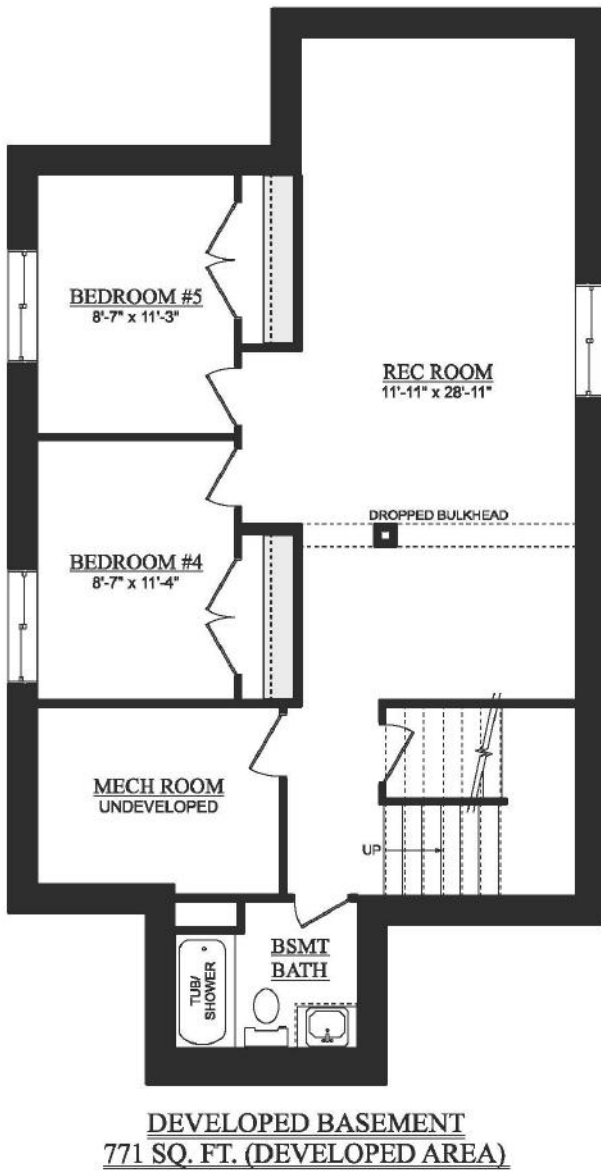

Marcus

2,576 Sq Ft | 3 Bedrooms | 2.5 Bathrooms
26' wide

Georgian

Artist's rendition may be different than actual home

Nov 21/23

Marcus

2,577 Sq Ft | 3 Bedrooms | 2.5 Bathrooms
26' wide

Artist's rendition may be different than actual home

Nov 21/23

Marcus

2,577 Sq Ft | 4 Bedrooms | 2.5 Bathrooms
26' wide

SECOND FLOOR PLAN
OPT. OPEN-TO-BELOW BONUS RM
1450 SQ. FT. (RMS)

SECOND FLOOR PLAN
OPT. 4TH BEDROOM
1534 SQ. FT. (RMS)

Artist's rendition may be different than actual home

Nov 21/23

Marcus

2,577 Sq Ft | 4 Bedrooms | 2.5 Bathrooms
26' wide

OPT. OPEN-TO-BELOW STAIRCASE
W/ FINISHED BSMT STAIRWELL

Artist's rendition may be different than actual home

Nov 21/23