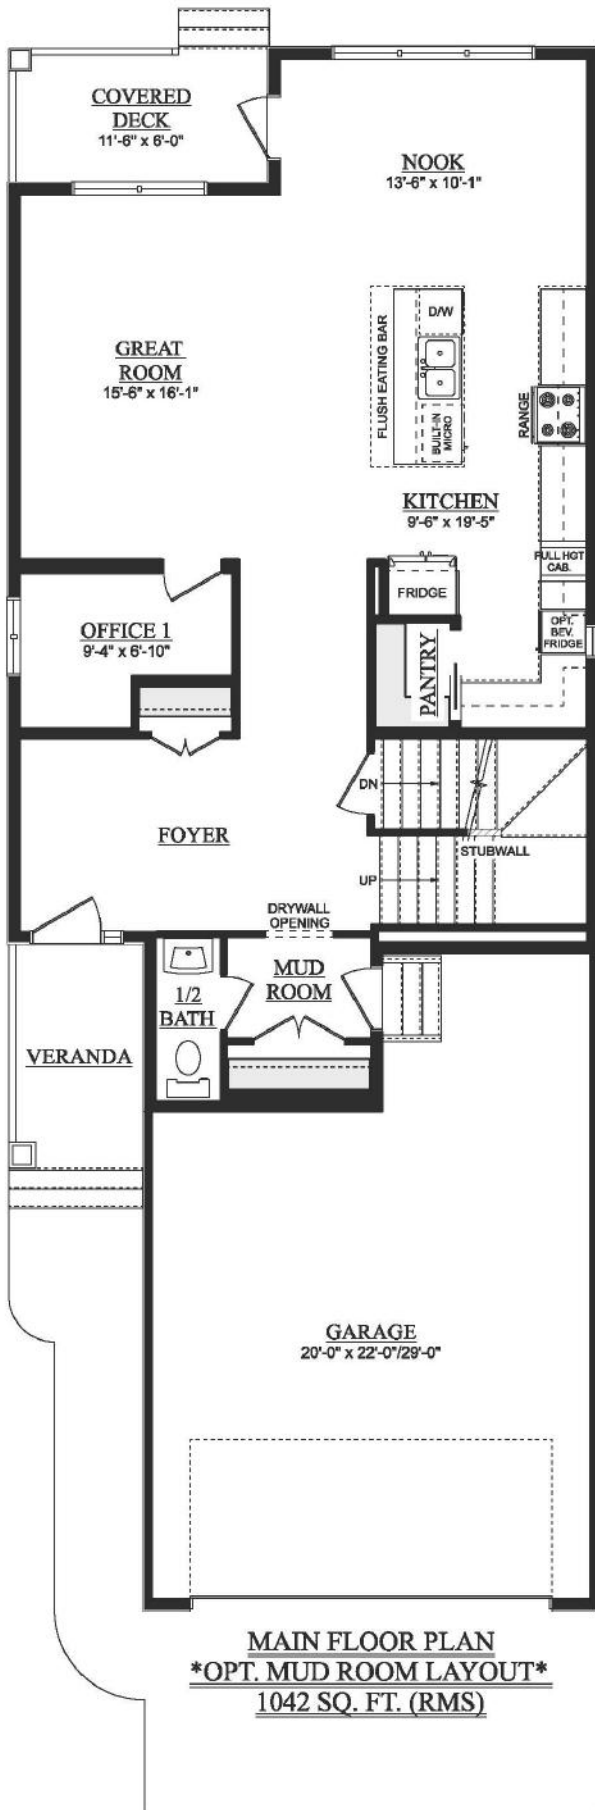

Marcus

2,576 Sq Ft | 3 Bedrooms | 2.5 Bathrooms
26' wide

Georgian

Artist's rendition may be different than actual home

Nov 21/23

Marcus

2,577 Sq Ft | 3 Bedrooms | 2.5 Bathrooms
26' wide

Artist's rendition may be different than actual home

Nov 21/23

Marcus

2,577 Sq Ft | 4 Bedrooms | 2.5 Bathrooms
26' wide

SECOND FLOOR PLAN
OPT. OPEN-TO-BELOW BONUS RM
1450 SQ. FT. (RMS)

SECOND FLOOR PLAN
OPT. 4TH BEDROOM
1534 SQ. FT. (RMS)

Artist's rendition may be different than actual home

Nov 21/23

Marcus

2,577 Sq Ft | 4 Bedrooms | 2.5 Bathrooms
26' wide

OPT. OPEN-TO-BELOW STAIRCASE
W/ FINISHED BSMT STAIRWELL

Artist's rendition may be different than actual home

Nov 21/23