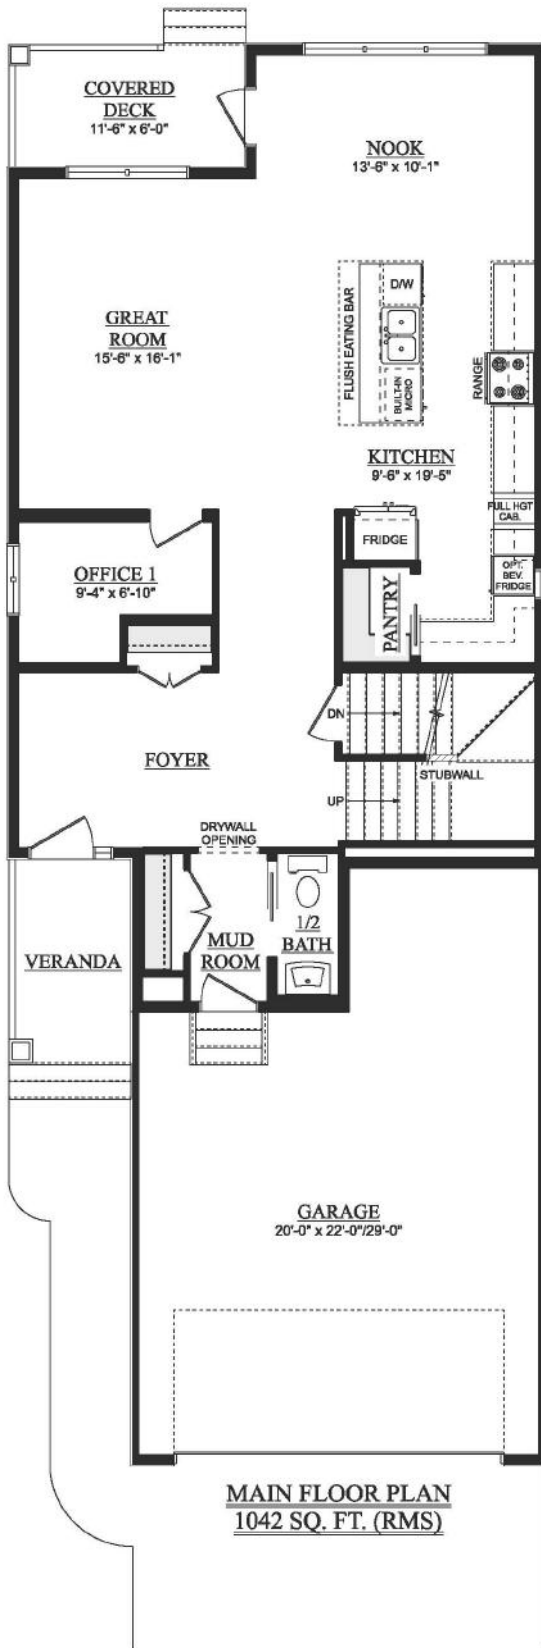

Marcus

2,576 Sq Ft | 3 Bedrooms | 2.5 Bathrooms
26' wide

Georgian

Artist's rendition may be different than actual home

Nov 21/23

Marcus

2,577 Sq Ft | 3 Bedrooms | 2.5 Bathrooms
26' wide

Artist's rendition may be different than actual home

Nov 21/23

Marcus

2,577 Sq Ft | 4 Bedrooms | 2.5 Bathrooms
26' wide

SECOND FLOOR PLAN
OPT. OPEN-TO-BELOW BONUS RM
1450 SQ. FT. (RMS)

SECOND FLOOR PLAN
OPT. 4TH BEDROOM
1534 SQ. FT. (RMS)

Artist's rendition may be different than actual home

Nov 21/23

Marcus

2,577 Sq Ft | 4 Bedrooms | 2.5 Bathrooms
26' wide

OPT. OPEN-TO-BELOW STAIRCASE
W/ FINISHED BSMT STAIRWELL

Artist's rendition may be different than actual home

Nov 21/23