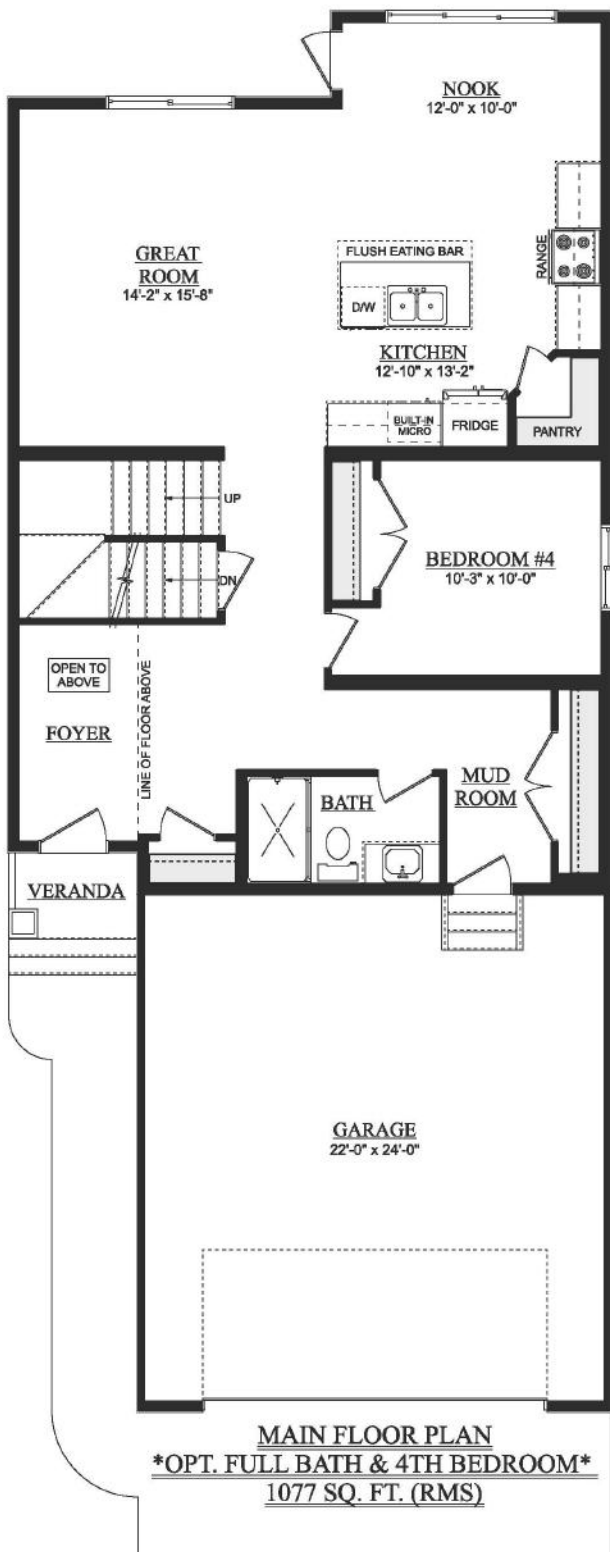

Marksburg

2,517 Sq Ft | 3 Bedrooms | 2.5 Bathrooms
28' wide

Craftsman

Artist's rendition may be different than actual home

Nov 21/23

Marksburg

2,516 Sq Ft | 3 Bedrooms | 2.5 Bathrooms
28' wide

Artist's rendition may be different than actual home

Nov 21/23

Marksburg

2,516 Sq Ft | 3 Bedrooms | 2.5 Bathrooms
28' wide

Artist's rendition may be different than actual home

Nov 21/23

Marksburg

2,516 Sq Ft | 3 Bedrooms | 2.5 Bathrooms
28' wide

DEVELOPED BASEMENT
760 SQ. FT. (DEVELOPED AREA)

OPT. SECONDARY SUITE
760 SQ. FT. (DEVELOPED AREA)

Artist's rendition may be different than actual home

Nov 21/23