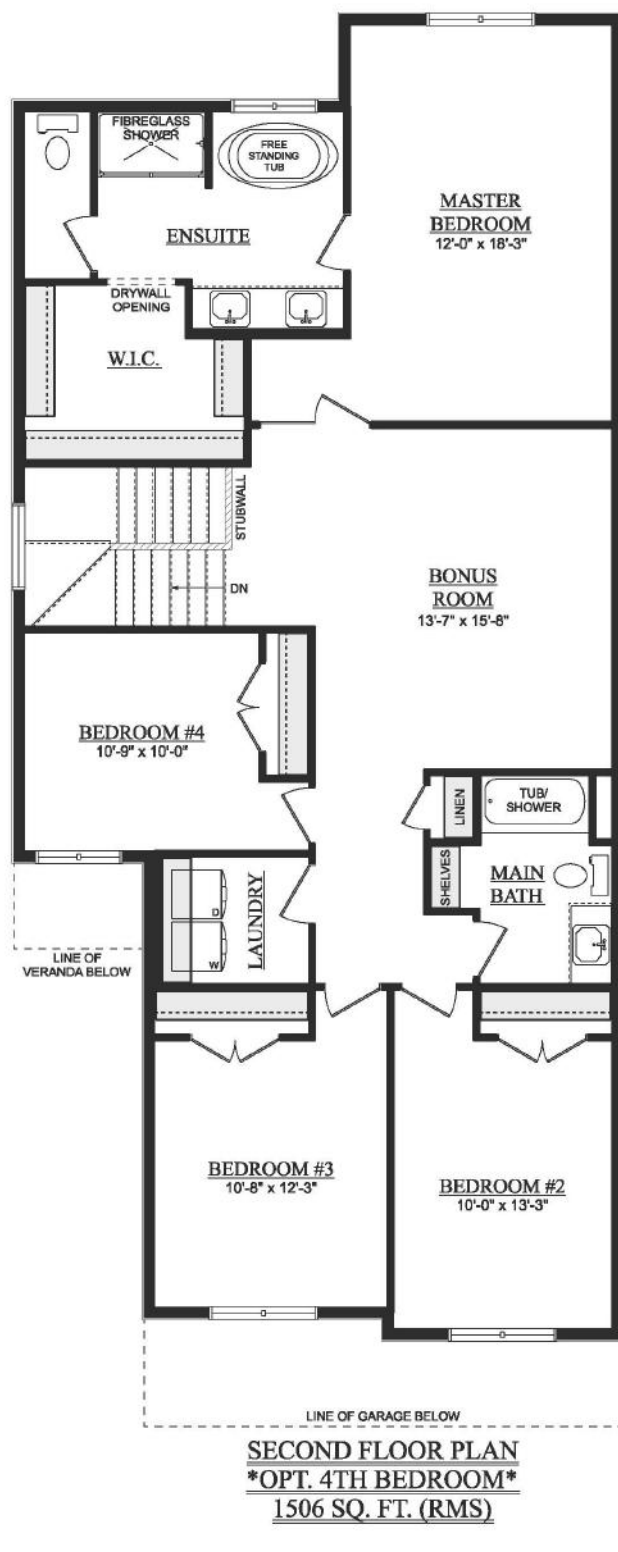

Marksburg

2,517 Sq Ft | 3 Bedrooms | 2.5 Bathrooms
28' wide

Craftsman

Artist's rendition may be different than actual home

Nov 21/23

Marksburg

2,516 Sq Ft | 3 Bedrooms | 2.5 Bathrooms
28' wide

Artist's rendition may be different than actual home

Nov 21/23

Marksburg

2,516 Sq Ft | 3 Bedrooms | 2.5 Bathrooms
28' wide

Artist's rendition may be different than actual home

Nov 21/23

Marksburg

2,516 Sq Ft | 3 Bedrooms | 2.5 Bathrooms
28' wide

DEVELOPED BASEMENT
760 SQ. FT. (DEVELOPED AREA)

OPT. SECONDARY SUITE
760 SQ. FT. (DEVELOPED AREA)

Artist's rendition may be different than actual home

Nov 21/23