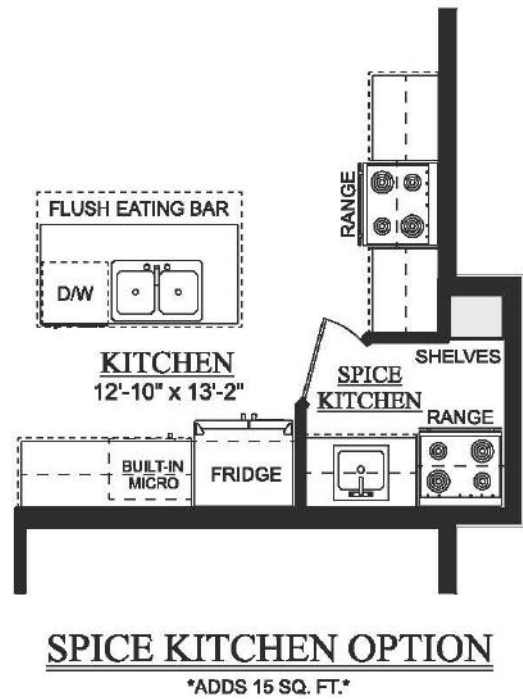

Marksburg

2,517 Sq Ft | 3 Bedrooms | 2.5 Bathrooms
28' wide

Craftsman

Artist's rendition may be different than actual home

Nov 21/23

Marksburg

2,516 Sq Ft | 3 Bedrooms | 2.5 Bathrooms
28' wide

Artist's rendition may be different than actual home

Nov 21/23

Marksburg

2,516 Sq Ft | 3 Bedrooms | 2.5 Bathrooms
28' wide

Artist's rendition may be different than actual home

Nov 21/23

Marksburg

2,516 Sq Ft | 3 Bedrooms | 2.5 Bathrooms
28' wide

DEVELOPED BASEMENT
760 SQ. FT. (DEVELOPED AREA)

OPT. SECONDARY SUITE
760 SQ. FT. (DEVELOPED AREA)

Artist's rendition may be different than actual home

Nov 21/23