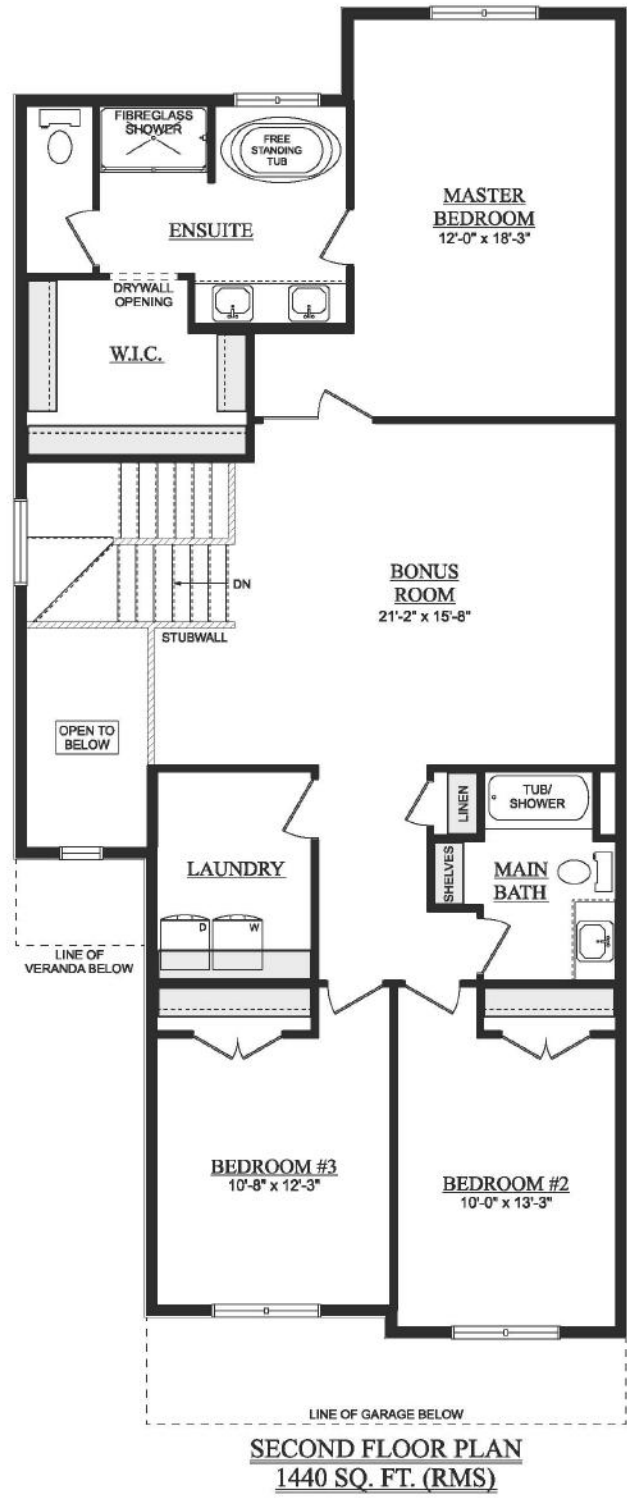

Marksburg

2,517 Sq Ft | 3 Bedrooms | 2.5 Bathrooms
28' wide

Craftsman

Artist's rendition may be different than actual home

Nov 21/23

Marksburg

2,516 Sq Ft | 3 Bedrooms | 2.5 Bathrooms
28' wide

Artist's rendition may be different than actual home

Nov 21/23

Marksburg

2,516 Sq Ft | 3 Bedrooms | 2.5 Bathrooms
28' wide

Artist's rendition may be different than actual home

Nov 21/23

Marksburg

2,516 Sq Ft | 3 Bedrooms | 2.5 Bathrooms
28' wide

DEVELOPED BASEMENT
760 SQ. FT. (DEVELOPED AREA)

OPT. SECONDARY SUITE
760 SQ. FT. (DEVELOPED AREA)

Artist's rendition may be different than actual home

Nov 21/23