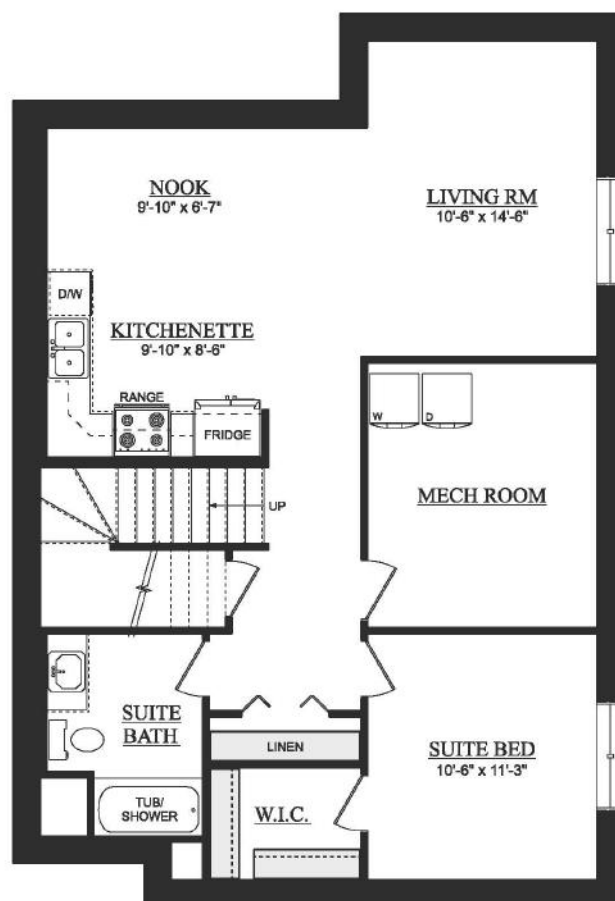

Marksburg

2,517 Sq Ft | 3 Bedrooms | 2.5 Bathrooms
28' wide

Craftsman

Artist's rendition may be different than actual home

Nov 21/23

Marksburg

2,516 Sq Ft | 3 Bedrooms | 2.5 Bathrooms
28' wide

Artist's rendition may be different than actual home

Nov 21/23

Marksburg

2,516 Sq Ft | 3 Bedrooms | 2.5 Bathrooms
28' wide

Artist's rendition may be different than actual home

Nov 21/23

Marksburg

2,516 Sq Ft | 3 Bedrooms | 2.5 Bathrooms
28' wide

DEVELOPED BASEMENT
760 SQ. FT. (DEVELOPED AREA)

OPT. SECONDARY SUITE
760 SQ. FT. (DEVELOPED AREA)

Artist's rendition may be different than actual home

Nov 21/23