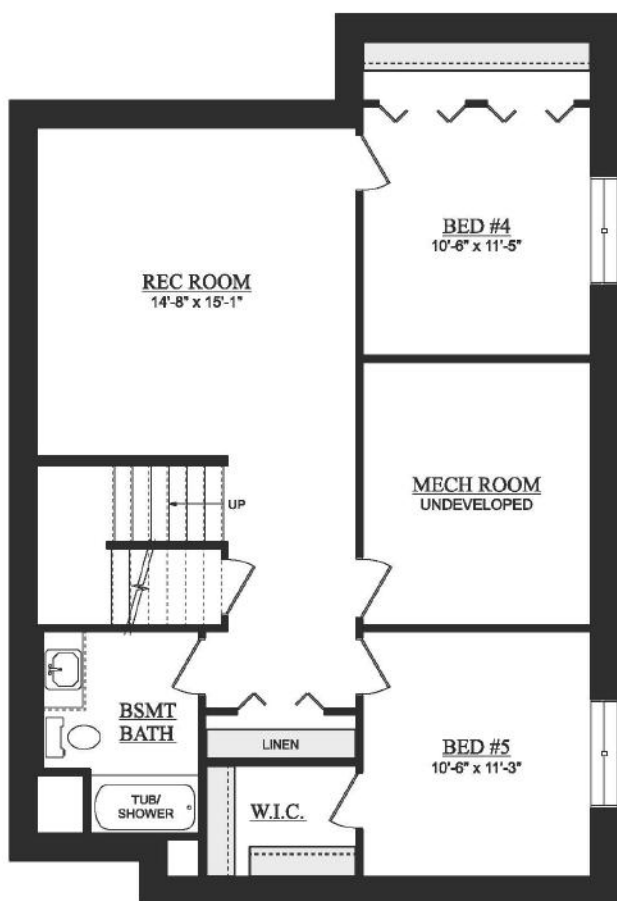

Marksburg

2,517 Sq Ft | 3 Bedrooms | 2.5 Bathrooms
28' wide

Craftsman

Artist's rendition may be different than actual home

Nov 21/23

Marksburg

2,516 Sq Ft | 3 Bedrooms | 2.5 Bathrooms
28' wide

Artist's rendition may be different than actual home

Nov 21/23

Marksburg

2,516 Sq Ft | 3 Bedrooms | 2.5 Bathrooms
28' wide

Artist's rendition may be different than actual home

Nov 21/23

Marksburg

2,516 Sq Ft | 3 Bedrooms | 2.5 Bathrooms
28' wide

DEVELOPED BASEMENT
760 SQ. FT. (DEVELOPED AREA)

OPT. SECONDARY SUITE
760 SQ. FT. (DEVELOPED AREA)

Artist's rendition may be different than actual home

Nov 21/23