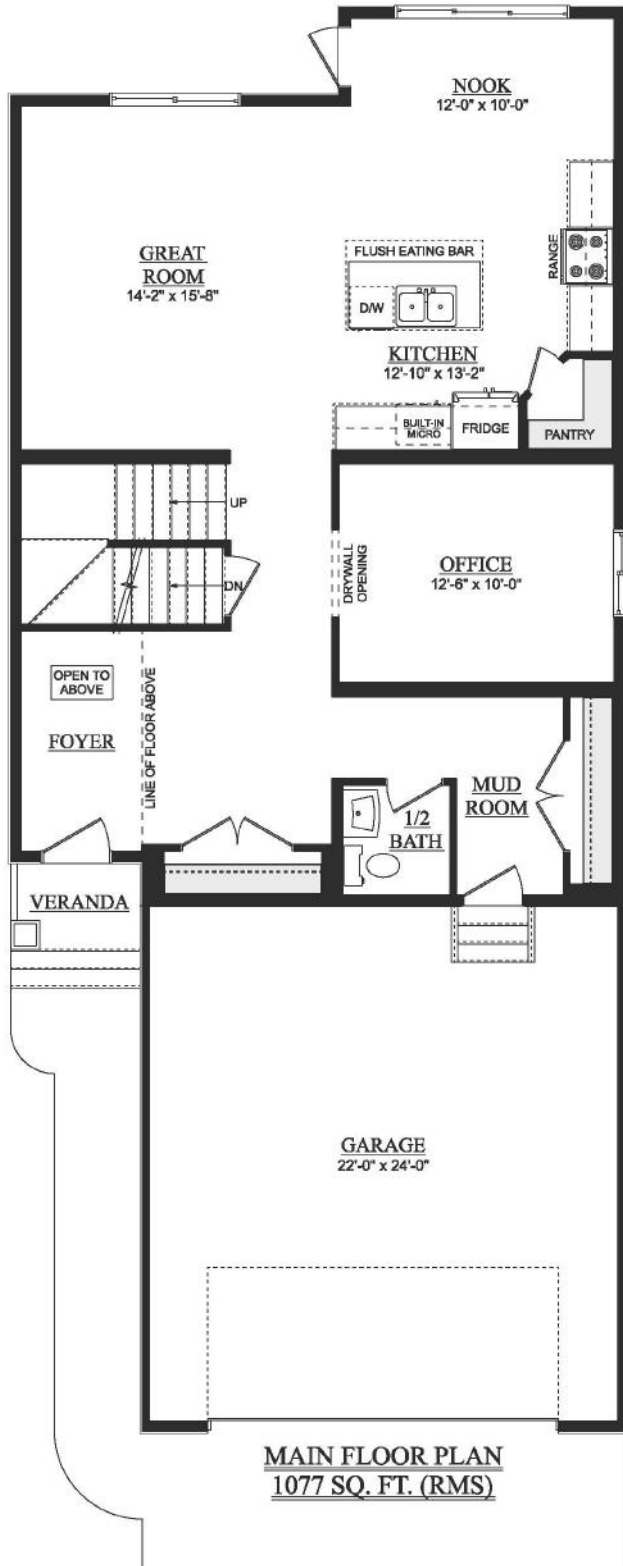

Marksburg

2,517 Sq Ft | 3 Bedrooms | 2.5 Bathrooms
28' wide

Craftsman

Artist's rendition may be different than actual home

Nov 21/23

Marksburg

2,516 Sq Ft | 3 Bedrooms | 2.5 Bathrooms
28' wide

Artist's rendition may be different than actual home

Nov 21/23

Marksburg

2,516 Sq Ft | 3 Bedrooms | 2.5 Bathrooms
28' wide

Artist's rendition may be different than actual home

Nov 21/23

Marksburg

2,516 Sq Ft | 3 Bedrooms | 2.5 Bathrooms
28' wide

DEVELOPED BASEMENT
760 SQ. FT. (DEVELOPED AREA)

OPT. SECONDARY SUITE
760 SQ. FT. (DEVELOPED AREA)

Artist's rendition may be different than actual home

Nov 21/23