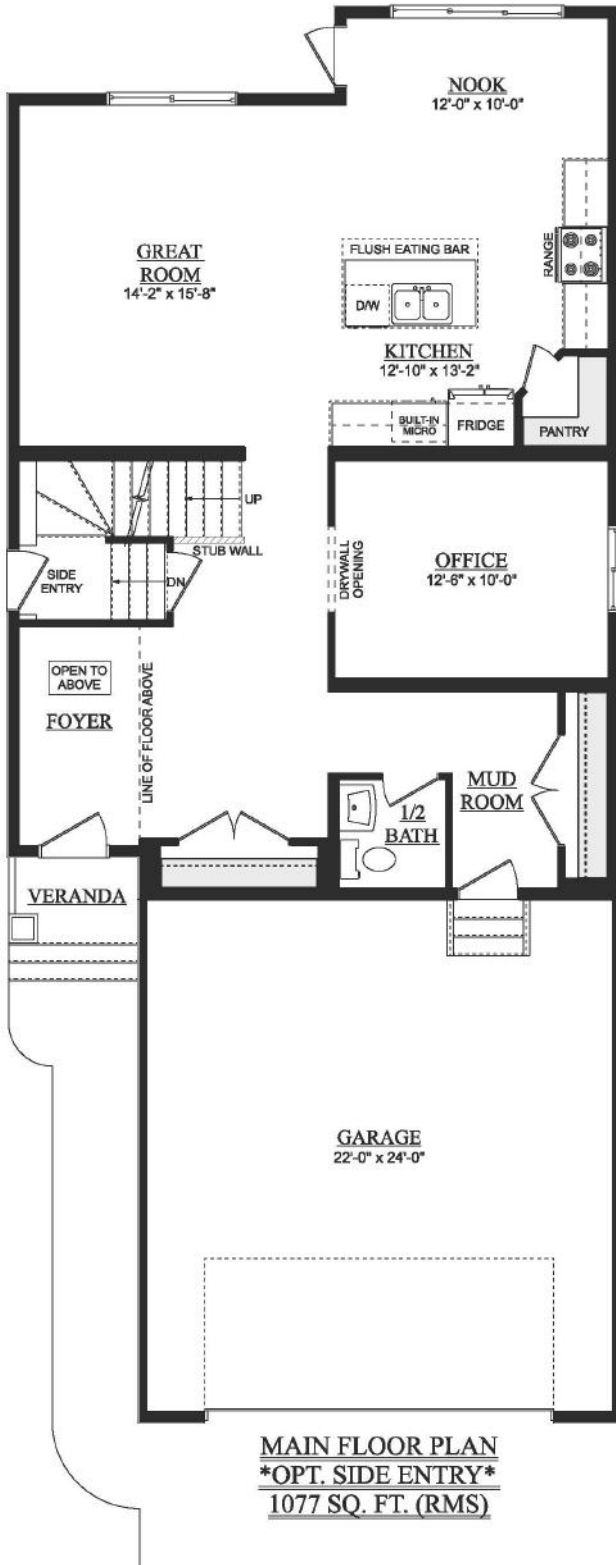

Marksburg

2,517 Sq Ft | 3 Bedrooms | 2.5 Bathrooms
28' wide

Craftsman

Artist's rendition may be different than actual home

Nov 21/23

Marksburg

2,516 Sq Ft | 3 Bedrooms | 2.5 Bathrooms
28' wide

Artist's rendition may be different than actual home

Nov 21/23

Marksburg

2,516 Sq Ft | 3 Bedrooms | 2.5 Bathrooms
28' wide

Artist's rendition may be different than actual home

Nov 21/23

Marksburg

2,516 Sq Ft | 3 Bedrooms | 2.5 Bathrooms
28' wide

DEVELOPED BASEMENT
760 SQ. FT. (DEVELOPED AREA)

OPT. SECONDARY SUITE
760 SQ. FT. (DEVELOPED AREA)

Artist's rendition may be different than actual home

Nov 21/23