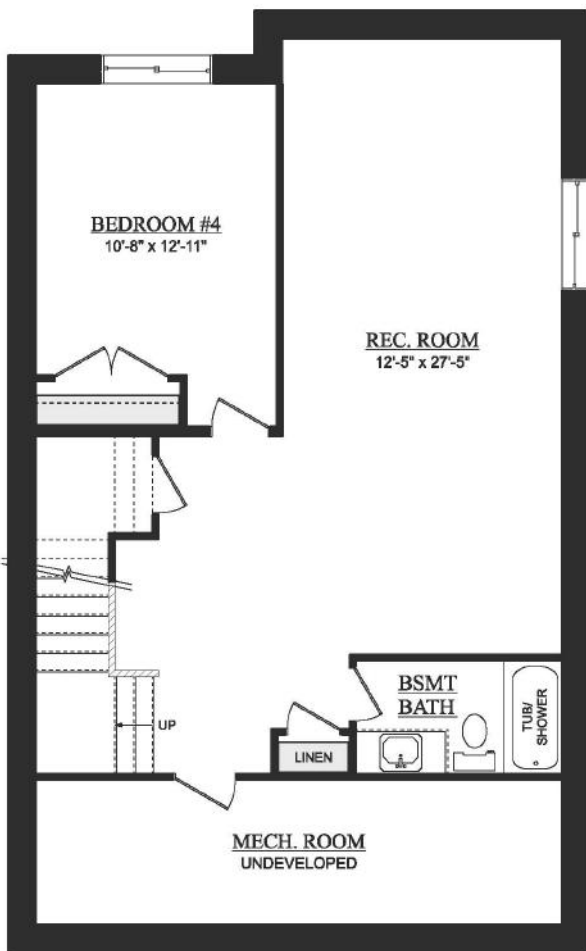

Richmond

2,349 Sq Ft | 3 Bedrooms | 2.5 Bathrooms
26' wide

Heritage

Artist's rendition may be different than actual home

Nov 21/23

Richmond

2,349 Sq Ft | 3 Bedrooms | 2.5 Bathrooms
26' wide

Artist's rendition may be different than actual home

Nov 21/23

Richmond

2,349 Sq Ft | 3 Bedrooms | 2.5 Bathrooms
26' wide

Artist's rendition may be different than actual home

Nov 21/23

Richmond

2,349 Sq Ft | 3 Bedrooms | 2.5 Bathrooms
26' wide

DEVELOPED BASEMENT
742 SQ. FT. (DEVELOPED AREA)

OPT. SECONDARY SUITE
742 SQ. FT. (DEVELOPED AREA)

Artist's rendition may be different than actual home

Nov 21/23