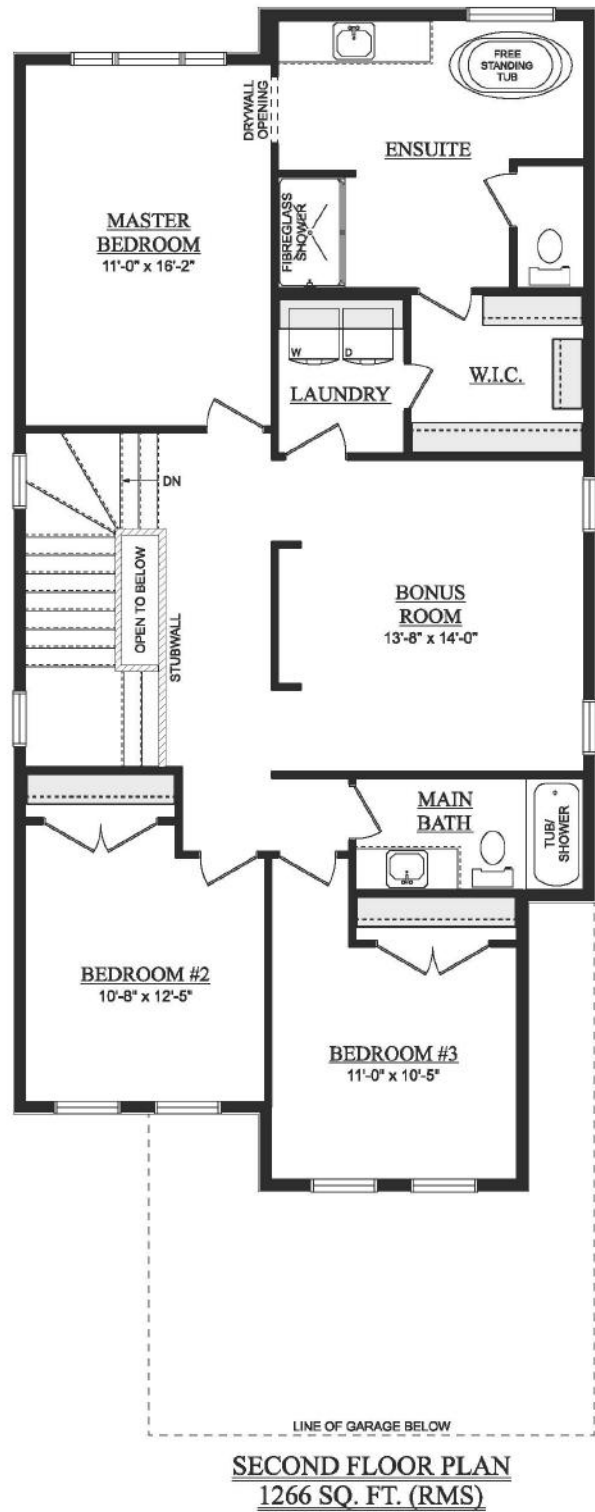

Richmond

2,349 Sq Ft | 3 Bedrooms | 2.5 Bathrooms
26' wide

Heritage

Artist's rendition may be different than actual home

Nov 21/23

Richmond

2,349 Sq Ft | 3 Bedrooms | 2.5 Bathrooms
26' wide

Artist's rendition may be different than actual home

Nov 21/23

Richmond

2,349 Sq Ft | 3 Bedrooms | 2.5 Bathrooms
26' wide

Artist's rendition may be different than actual home

Nov 21/23

Richmond

2,349 Sq Ft | 3 Bedrooms | 2.5 Bathrooms
26' wide

DEVELOPED BASEMENT
742 SQ. FT. (DEVELOPED AREA)

OPT. SECONDARY SUITE
742 SQ. FT. (DEVELOPED AREA)

Artist's rendition may be different than actual home

Nov 21/23