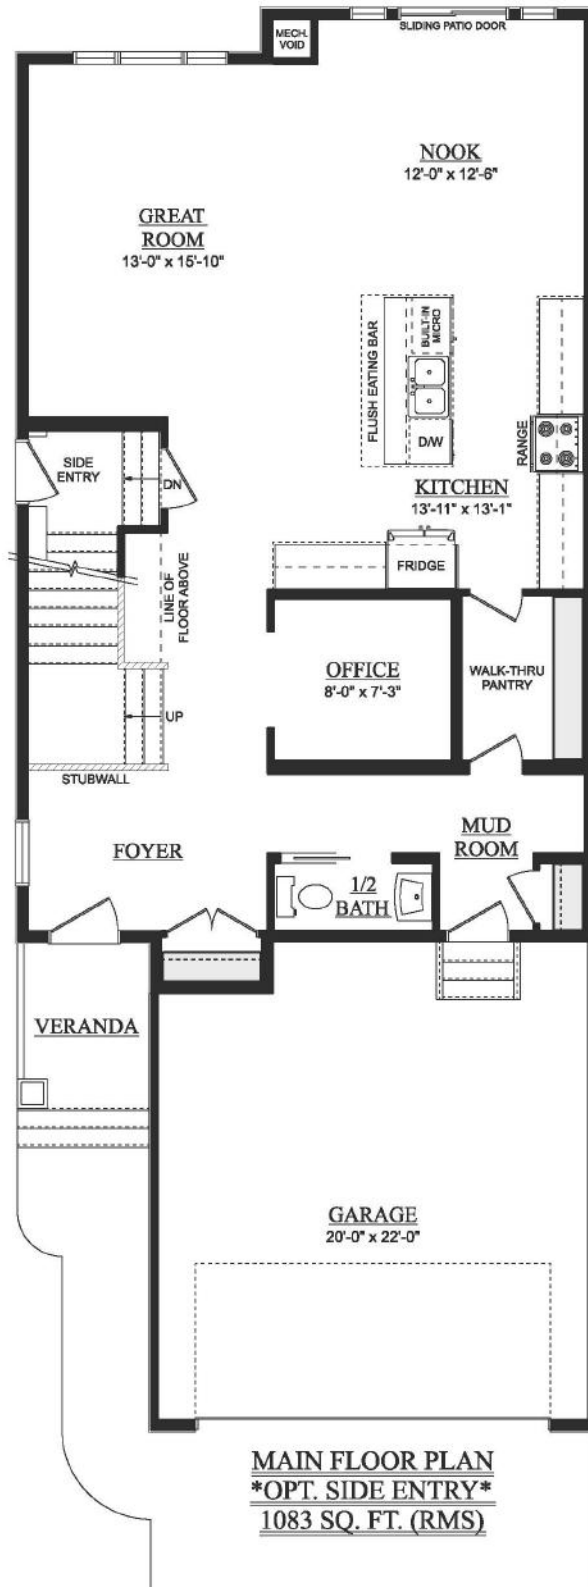

Richmond

2,349 Sq Ft | 3 Bedrooms | 2.5 Bathrooms
26' wide

Heritage

Artist's rendition may be different than actual home

Nov 21/23

Richmond

2,349 Sq Ft | 3 Bedrooms | 2.5 Bathrooms
26' wide

Artist's rendition may be different than actual home

Nov 21/23

Richmond

2,349 Sq Ft | 3 Bedrooms | 2.5 Bathrooms
26' wide

Artist's rendition may be different than actual home

Nov 21/23

Richmond

2,349 Sq Ft | 3 Bedrooms | 2.5 Bathrooms
26' wide

DEVELOPED BASEMENT
742 SQ. FT. (DEVELOPED AREA)

OPT. SECONDARY SUITE
742 SQ. FT. (DEVELOPED AREA)

Artist's rendition may be different than actual home

Nov 21/23