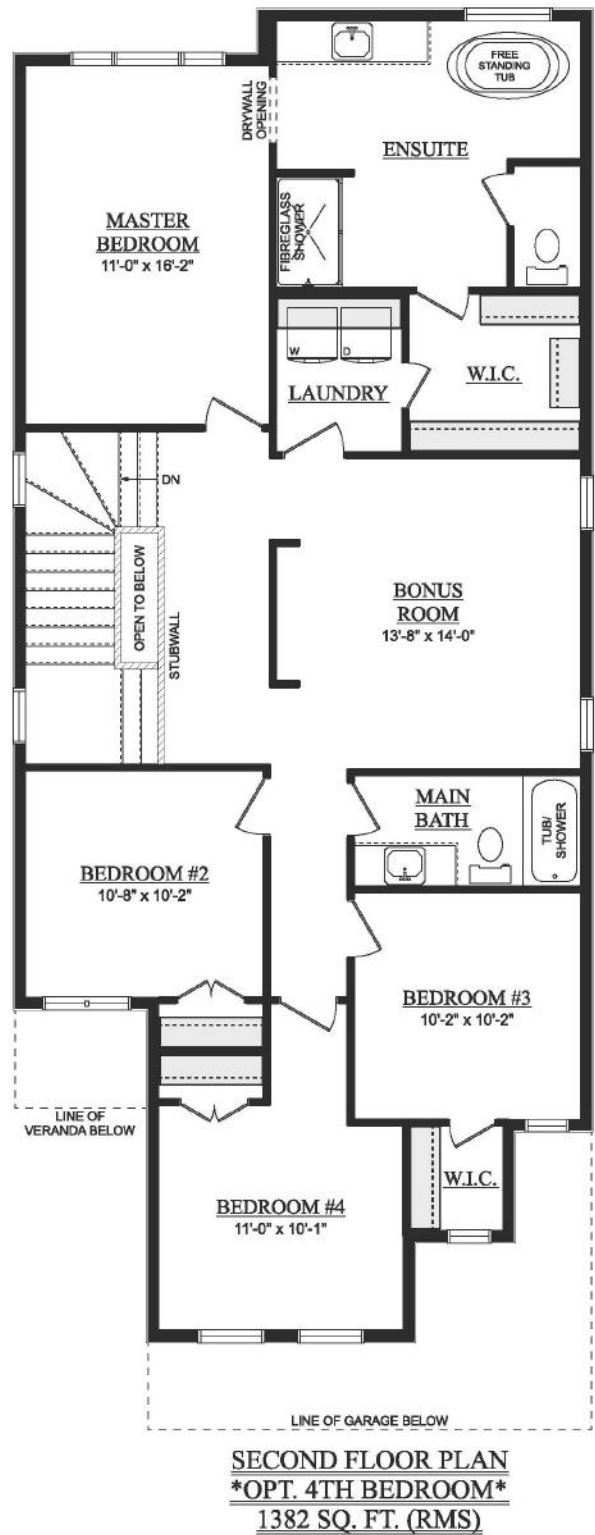

Richmond

2,349 Sq Ft | 3 Bedrooms | 2.5 Bathrooms
26' wide

Heritage

Artist's rendition may be different than actual home

Nov 21/23

Richmond

2,349 Sq Ft | 3 Bedrooms | 2.5 Bathrooms
26' wide

Artist's rendition may be different than actual home

Nov 21/23

Richmond

2,349 Sq Ft | 3 Bedrooms | 2.5 Bathrooms
26' wide

Artist's rendition may be different than actual home

Nov 21/23

Richmond

2,349 Sq Ft | 3 Bedrooms | 2.5 Bathrooms
26' wide

DEVELOPED BASEMENT
742 SQ. FT. (DEVELOPED AREA)

OPT. SECONDARY SUITE
742 SQ. FT. (DEVELOPED AREA)

Artist's rendition may be different than actual home

Nov 21/23