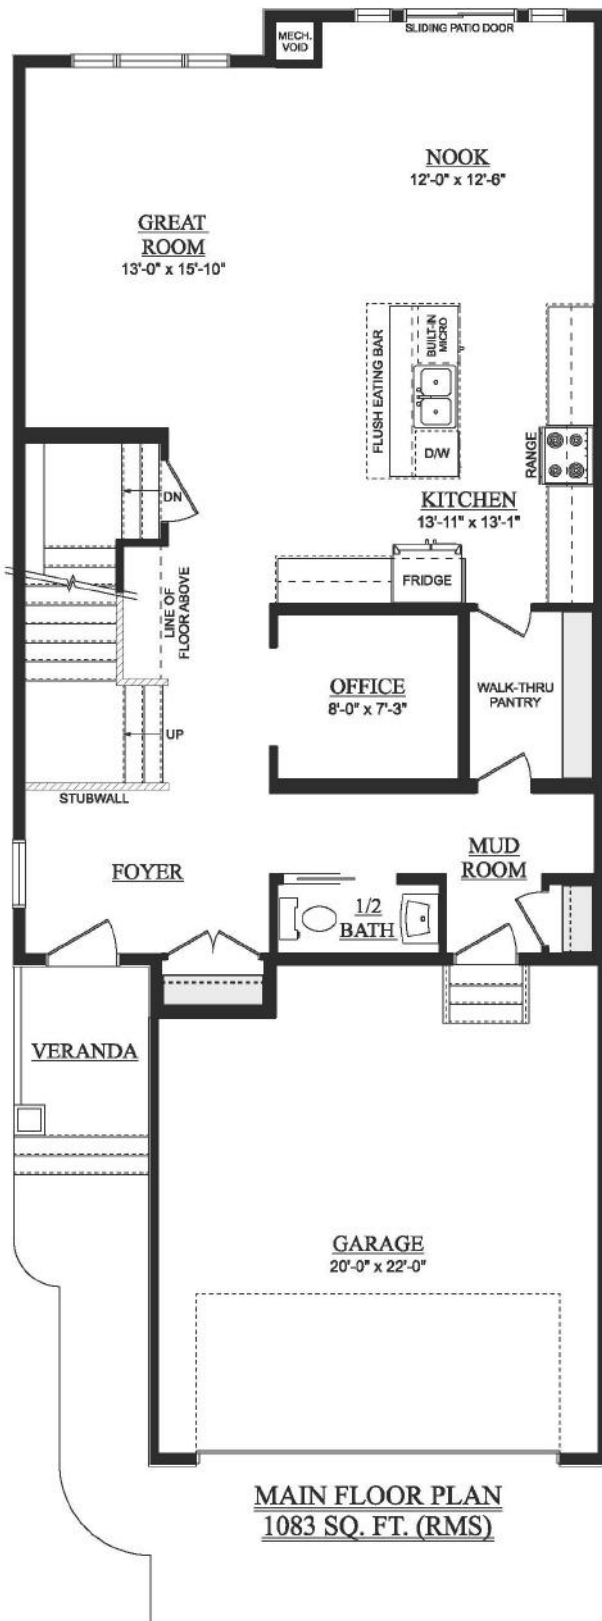

Richmond

2,349 Sq Ft | 3 Bedrooms | 2.5 Bathrooms
26' wide

Heritage

Artist's rendition may be different than actual home

Nov 21/23

Richmond

2,349 Sq Ft | 3 Bedrooms | 2.5 Bathrooms
26' wide

Artist's rendition may be different than actual home

Nov 21/23

Richmond

2,349 Sq Ft | 3 Bedrooms | 2.5 Bathrooms
26' wide

Artist's rendition may be different than actual home

Nov 21/23

Richmond

2,349 Sq Ft | 3 Bedrooms | 2.5 Bathrooms
26' wide

DEVELOPED BASEMENT
742 SQ. FT. (DEVELOPED AREA)

OPT. SECONDARY SUITE
742 SQ. FT. (DEVELOPED AREA)

Artist's rendition may be different than actual home

Nov 21/23