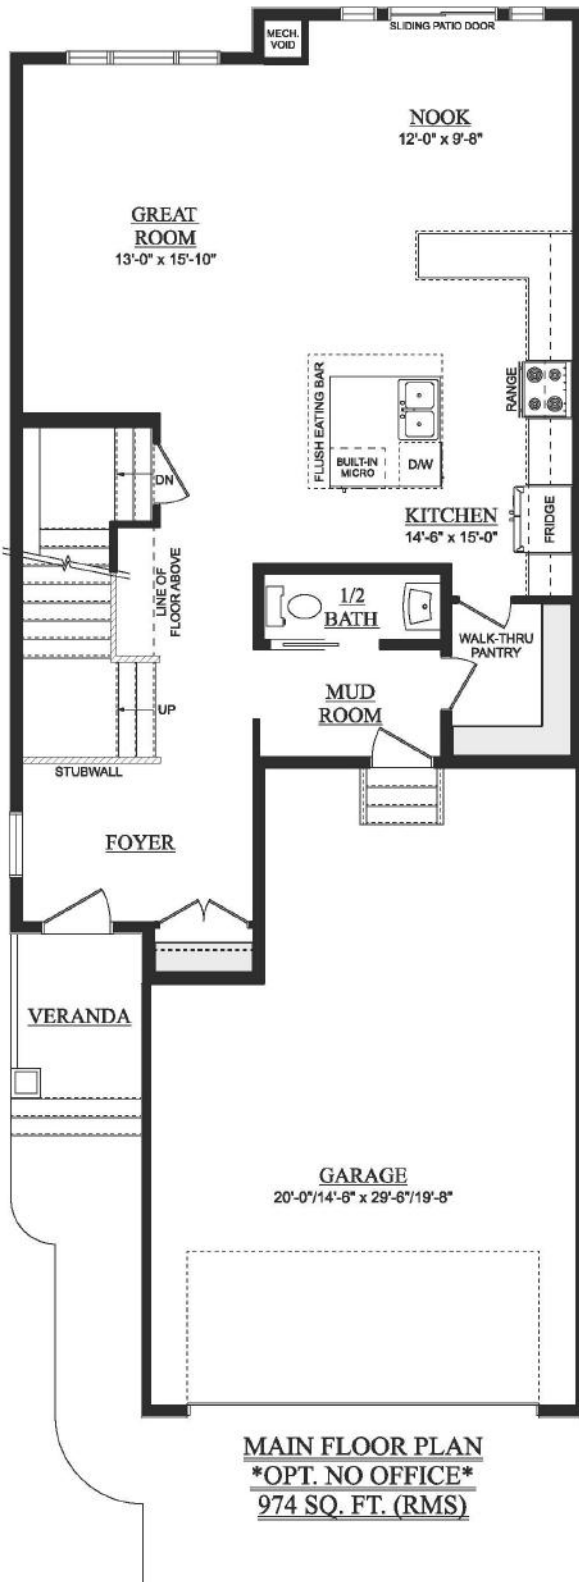

Richmond

2,349 Sq Ft | 3 Bedrooms | 2.5 Bathrooms
26' wide

Heritage

Artist's rendition may be different than actual home

Nov 21/23

Richmond

2,349 Sq Ft | 3 Bedrooms | 2.5 Bathrooms
26' wide

Artist's rendition may be different than actual home

Nov 21/23

Richmond

2,349 Sq Ft | 3 Bedrooms | 2.5 Bathrooms
26' wide

Artist's rendition may be different than actual home

Nov 21/23

Richmond

2,349 Sq Ft | 3 Bedrooms | 2.5 Bathrooms
26' wide

DEVELOPED BASEMENT
742 SQ. FT. (DEVELOPED AREA)

OPT. SECONDARY SUITE
742 SQ. FT. (DEVELOPED AREA)

Artist's rendition may be different than actual home

Nov 21/23