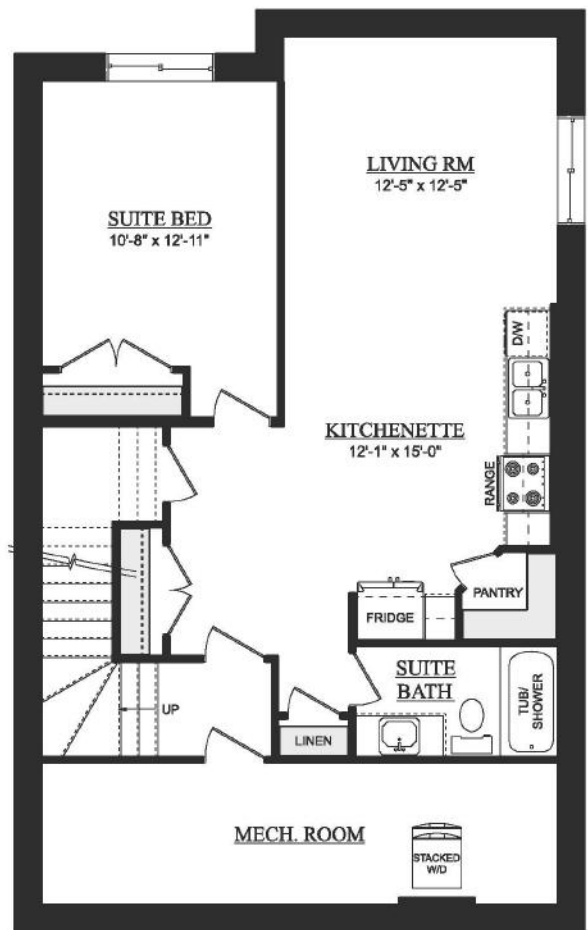

Richmond

2,349 Sq Ft | 3 Bedrooms | 2.5 Bathrooms
26' wide

Heritage

Artist's rendition may be different than actual home

Nov 21/23

Richmond

2,349 Sq Ft | 3 Bedrooms | 2.5 Bathrooms
26' wide

Artist's rendition may be different than actual home

Nov 21/23

Richmond

2,349 Sq Ft | 3 Bedrooms | 2.5 Bathrooms
26' wide

Artist's rendition may be different than actual home

Nov 21/23

Richmond

2,349 Sq Ft | 3 Bedrooms | 2.5 Bathrooms
26' wide

DEVELOPED BASEMENT
742 SQ. FT. (DEVELOPED AREA)

OPT. SECONDARY SUITE
742 SQ. FT. (DEVELOPED AREA)

Artist's rendition may be different than actual home

Nov 21/23