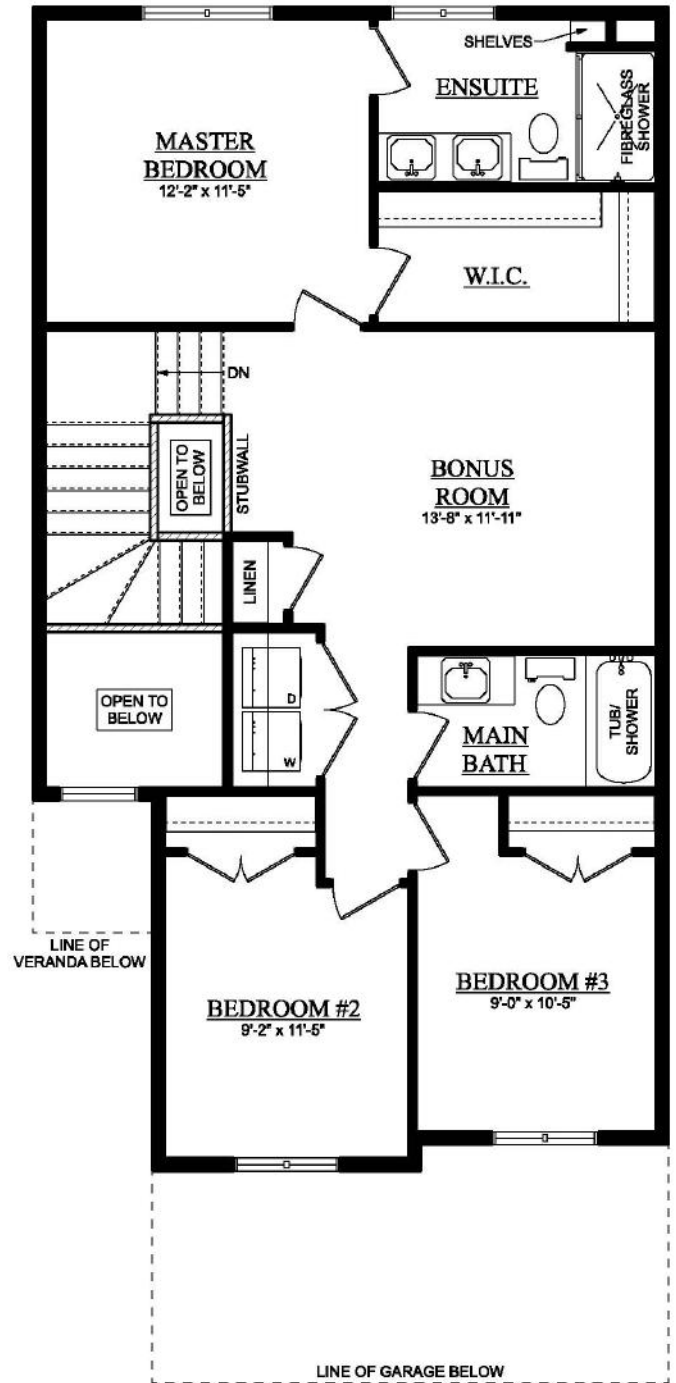

Ripley

1,654 Sq Ft | 3 Bedrooms | 2.5 Bathrooms
24' wide

Modern

Artist's rendition may be different than actual home

Jun 5/23

Ripley

1,654 Sq Ft | 3 Bedrooms | 2.5 Bathrooms
24' wide

Artist's rendition may be different than actual home

Jun 5/23

Ripley

1,654 Sq Ft | 3 Bedrooms | 2.5 Bathrooms
24' wide

SECOND FLOOR PLAN
OPT. LAUNDRY ROOM
975 SQ. FT. (RMS)

DEVELOPED BASEMENT
485 SQ. FT. (DEVELOPED AREA)

Artist's rendition may be different than actual home