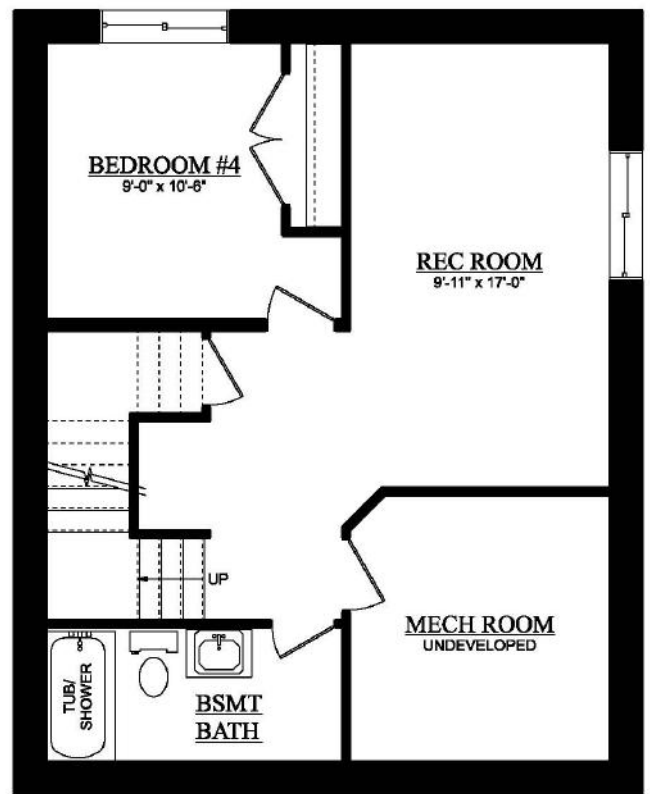

Ripley

1,654 Sq Ft | 3 Bedrooms | 2.5 Bathrooms
24' wide

Modern

Artist's rendition may be different than actual home

Jun 5/23

Ripley

1,654 Sq Ft | 3 Bedrooms | 2.5 Bathrooms
24' wide

Artist's rendition may be different than actual home

Jun 5/23

Ripley

1,654 Sq Ft | 3 Bedrooms | 2.5 Bathrooms
24' wide

SECOND FLOOR PLAN
OPT. LAUNDRY ROOM
975 SQ. FT. (RMS)

DEVELOPED BASEMENT
485 SQ. FT. (DEVELOPED AREA)

Artist's rendition may be different than actual home