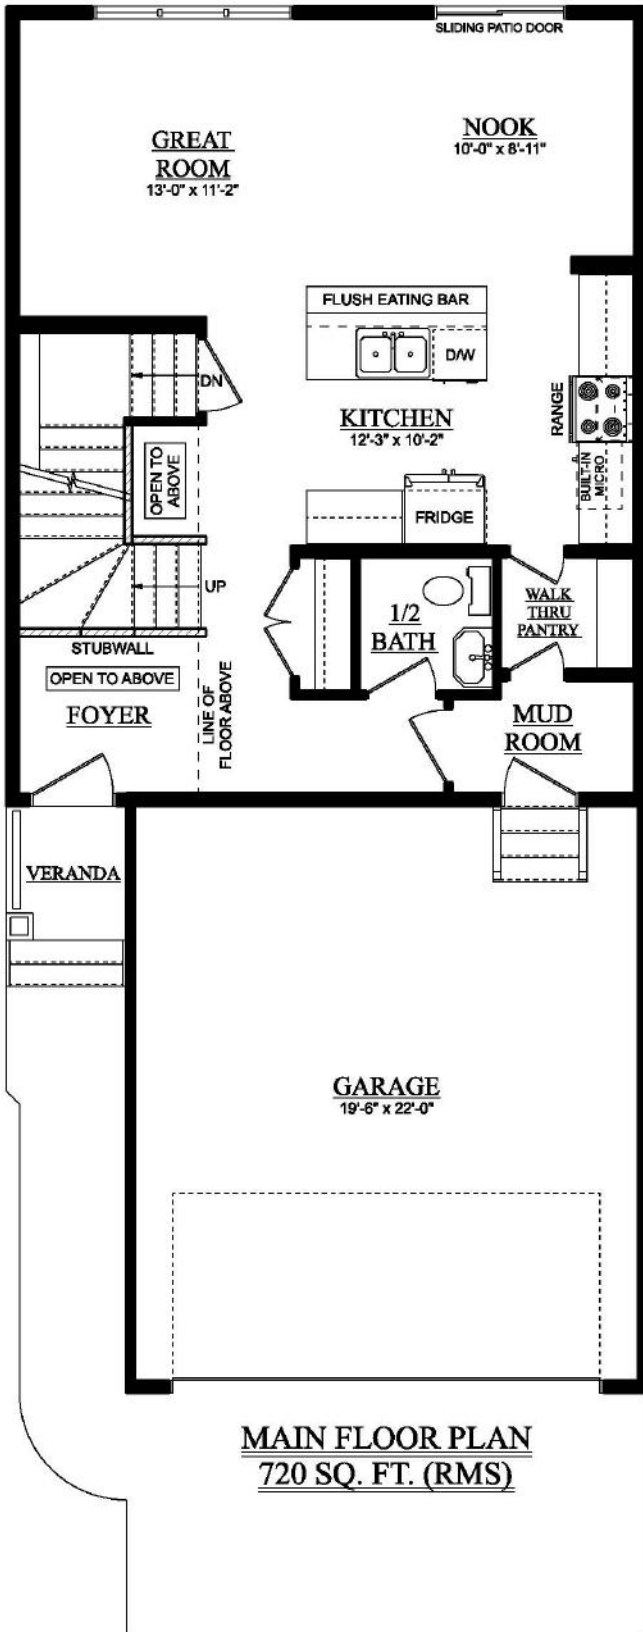

Ripley

1,654 Sq Ft | 3 Bedrooms | 2.5 Bathrooms
24' wide

Modern

Artist's rendition may be different than actual home

Jun 5/23

Ripley

1,654 Sq Ft | 3 Bedrooms | 2.5 Bathrooms
24' wide

Artist's rendition may be different than actual home

Jun 5/23

Ripley

1,654 Sq Ft | 3 Bedrooms | 2.5 Bathrooms
24' wide

SECOND FLOOR PLAN
OPT. LAUNDRY ROOM
975 SQ. FT. (RMS)

DEVELOPED BASEMENT
485 SQ. FT. (DEVELOPED AREA)

Artist's rendition may be different than actual home