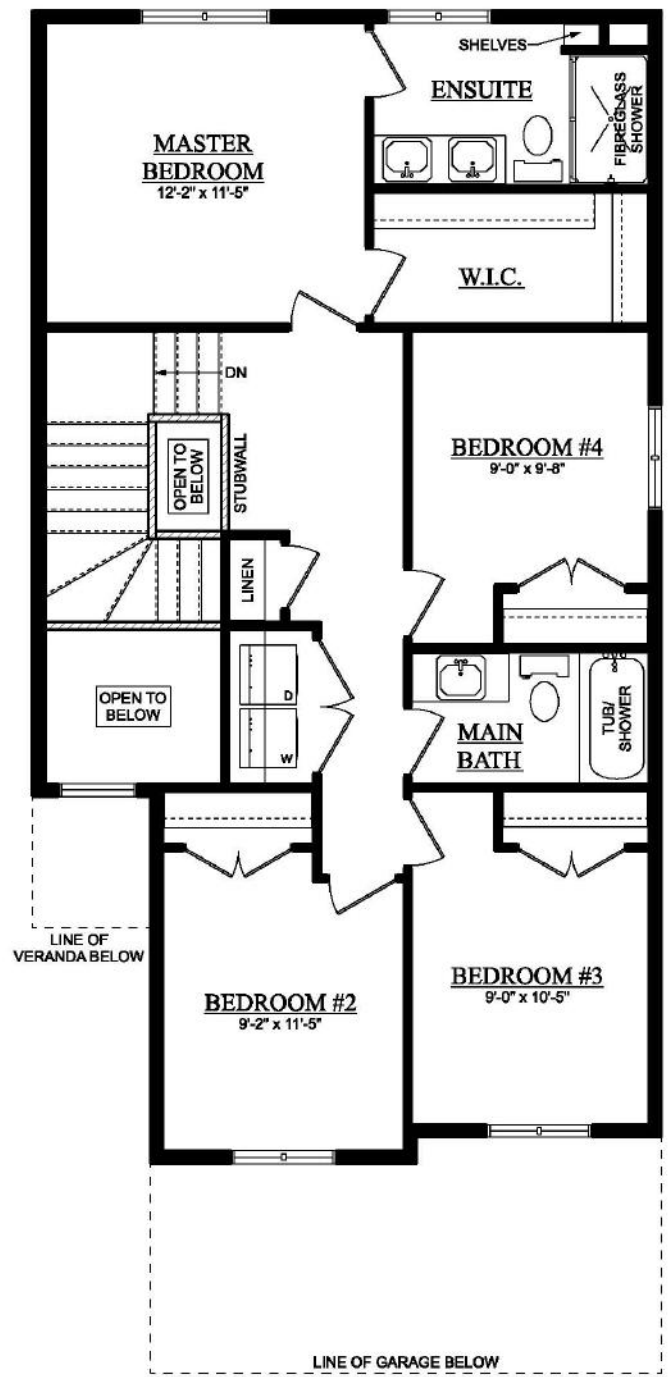

Ripley

1,654 Sq Ft | 3 Bedrooms | 2.5 Bathrooms
24' wide

Modern

Artist's rendition may be different than actual home

Jun 5/23

Ripley

1,654 Sq Ft | 3 Bedrooms | 2.5 Bathrooms
24' wide

Artist's rendition may be different than actual home

Jun 5/23

Ripley

1,654 Sq Ft | 3 Bedrooms | 2.5 Bathrooms
24' wide

SECOND FLOOR PLAN
OPT. LAUNDRY ROOM
975 SQ. FT. (RMS)

DEVELOPED BASEMENT
485 SQ. FT. (DEVELOPED AREA)

Artist's rendition may be different than actual home