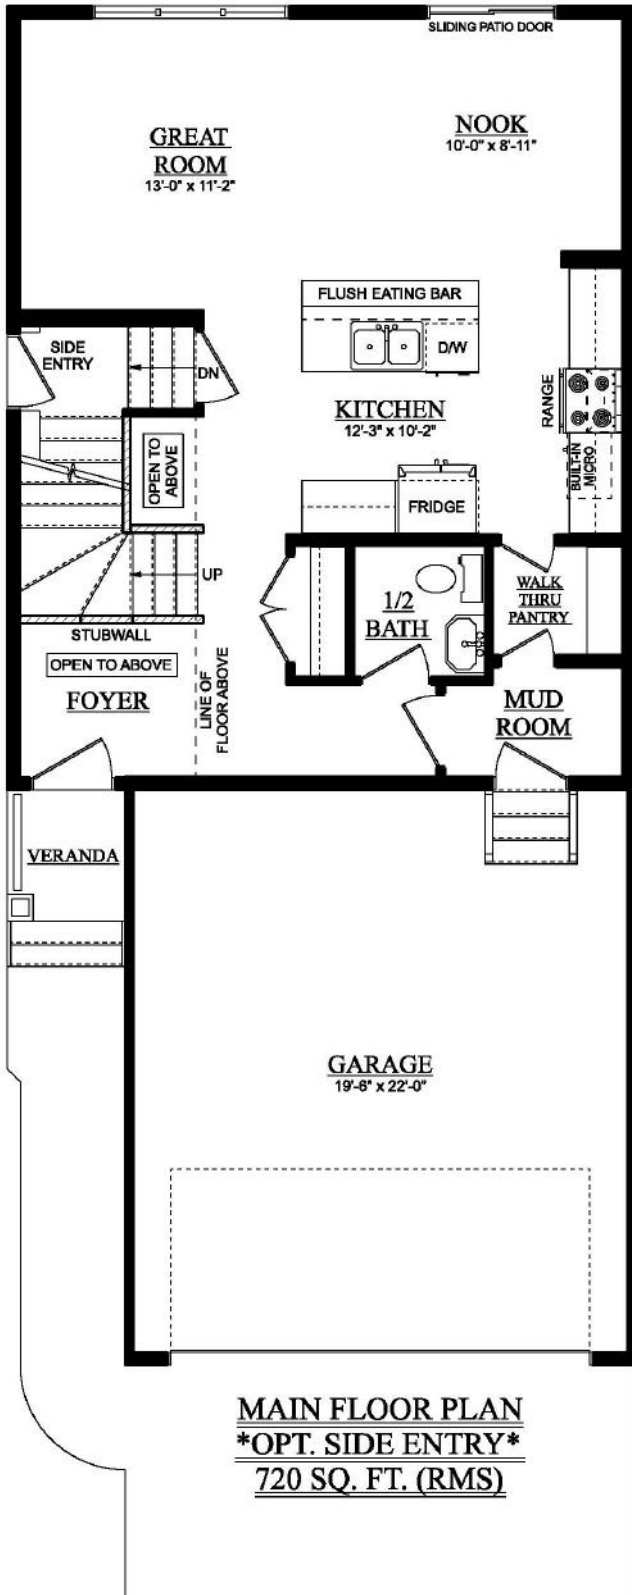

Ripley

1,654 Sq Ft | 3 Bedrooms | 2.5 Bathrooms
24' wide

Modern

Artist's rendition may be different than actual home

Jun 5/23

Ripley

1,654 Sq Ft | 3 Bedrooms | 2.5 Bathrooms
24' wide

Artist's rendition may be different than actual home

Jun 5/23

Ripley

1,654 Sq Ft | 3 Bedrooms | 2.5 Bathrooms
24' wide

SECOND FLOOR PLAN
OPT. LAUNDRY ROOM
975 SQ. FT. (RMS)

DEVELOPED BASEMENT
485 SQ. FT. (DEVELOPED AREA)

Artist's rendition may be different than actual home