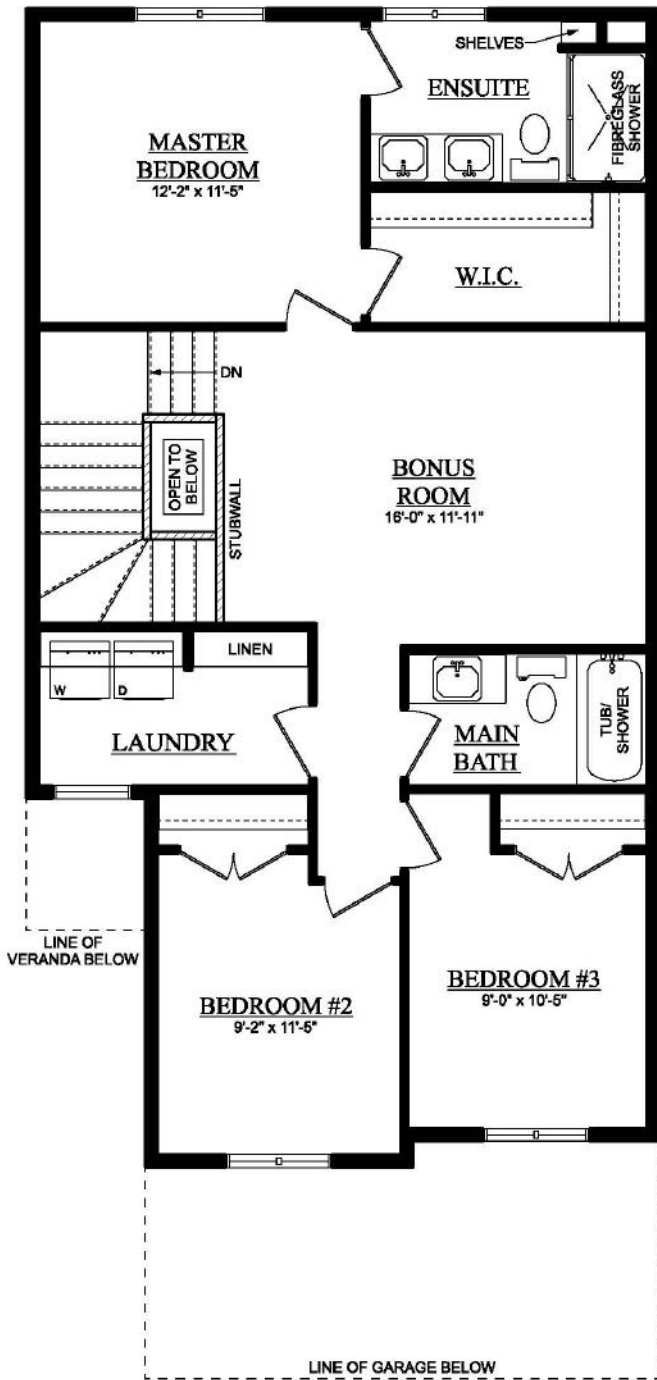

Ripley

1,654 Sq Ft | 3 Bedrooms | 2.5 Bathrooms
24' wide

Modern

Artist's rendition may be different than actual home

Jun 5/23

Ripley

1,654 Sq Ft | 3 Bedrooms | 2.5 Bathrooms
24' wide

Artist's rendition may be different than actual home

Jun 5/23

Ripley

1,654 Sq Ft | 3 Bedrooms | 2.5 Bathrooms
24' wide

SECOND FLOOR PLAN
OPT. LAUNDRY ROOM
975 SQ. FT. (RMS)

DEVELOPED BASEMENT
485 SQ. FT. (DEVELOPED AREA)

Artist's rendition may be different than actual home