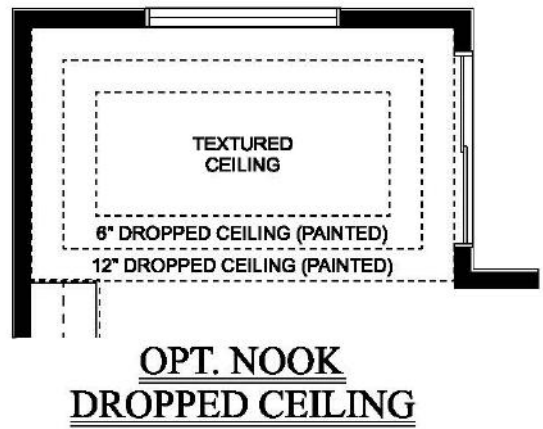

Windsor

2,553 Sq Ft | 3 Bedrooms | 2.5 Bathrooms
30' wide

Craftsman

Artist's rendition may be different than actual home

Nov 21/23

Windsor

2,552 Sq Ft | 3 Bedrooms | 2.5 Bathrooms
30' wide

DEVELOPED BASEMENT
751 SQ. FT. (DEVELOPED AREA)