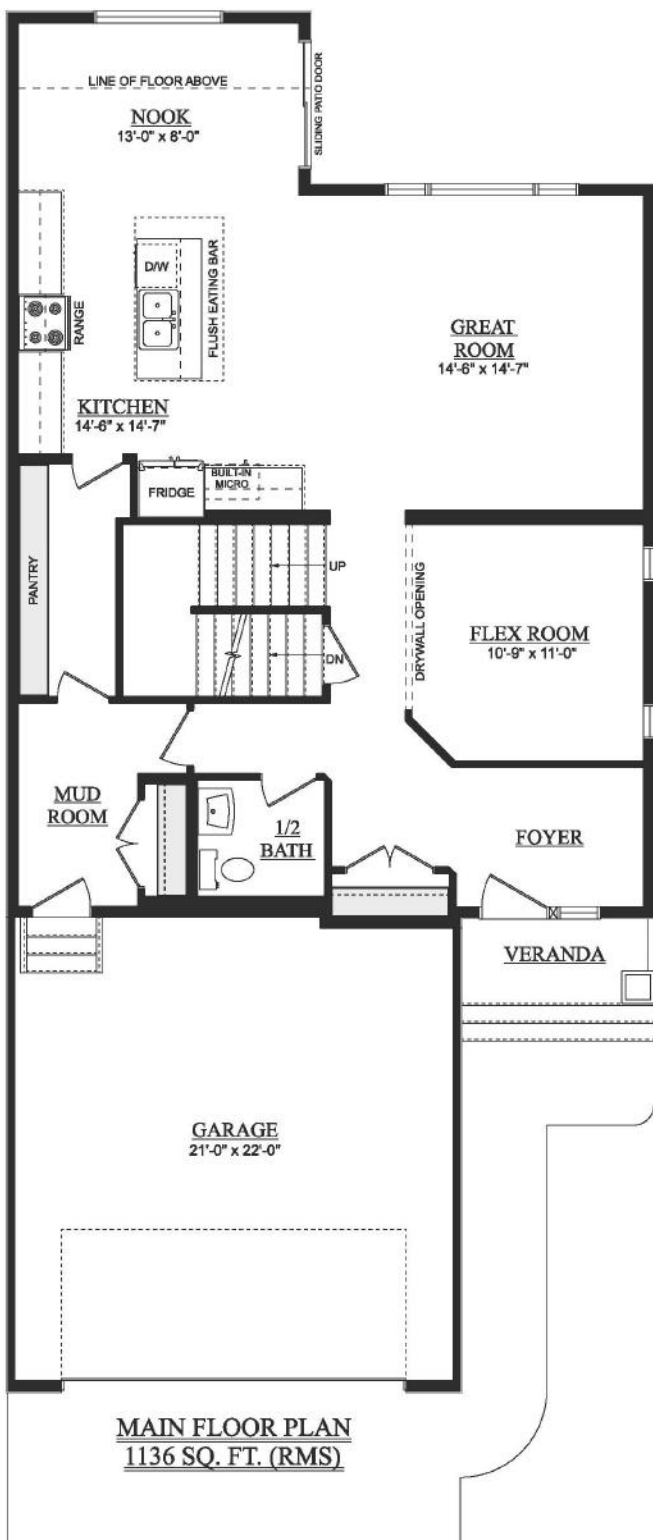

Windsor

2,553 Sq Ft | 3 Bedrooms | 2.5 Bathrooms
30' wide

Craftsman

Artist's rendition may be different than actual home

Nov 21/23

Windsor

2,552 Sq Ft | 3 Bedrooms | 2.5 Bathrooms
30' wide

DEVELOPED BASEMENT
751 SQ. FT. (DEVELOPED AREA)

Artist's rendition may be different than actual home

Nov 21/23