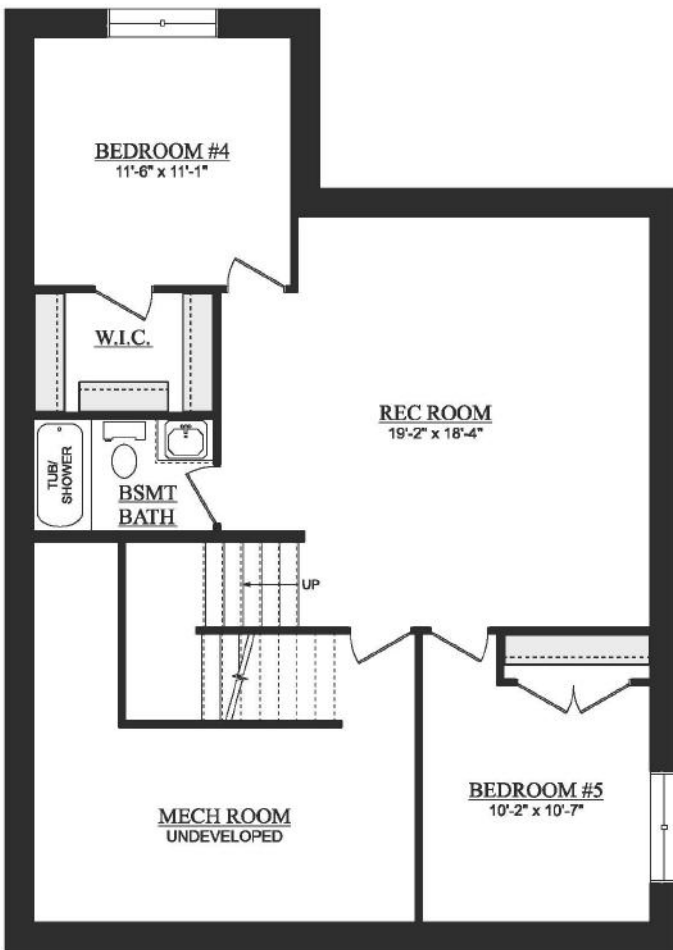

Windsor

2,553 Sq Ft | 3 Bedrooms | 2.5 Bathrooms
30' wide

Craftsman

Artist's rendition may be different than actual home

Nov 21/23

Windsor

2,552 Sq Ft | 3 Bedrooms | 2.5 Bathrooms
30' wide

DEVELOPED BASEMENT
751 SQ. FT. (DEVELOPED AREA)

Artist's rendition may be different than actual home

Nov 21/23