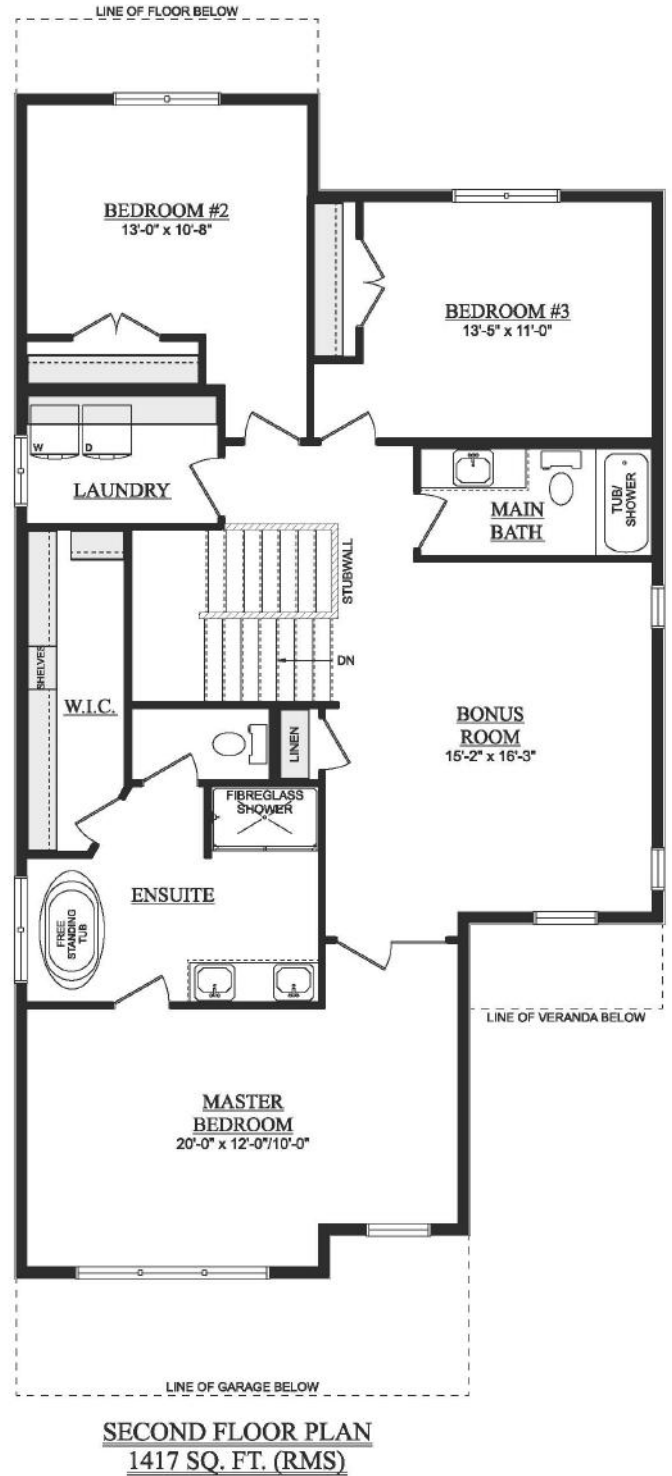

Windsor

2,553 Sq Ft | 3 Bedrooms | 2.5 Bathrooms
30' wide

Craftsman

Artist's rendition may be different than actual home

Nov 21/23

Windsor

2,552 Sq Ft | 3 Bedrooms | 2.5 Bathrooms
30' wide

DEVELOPED BASEMENT
751 SQ. FT. (DEVELOPED AREA)

Artist's rendition may be different than actual home

Nov 21/23