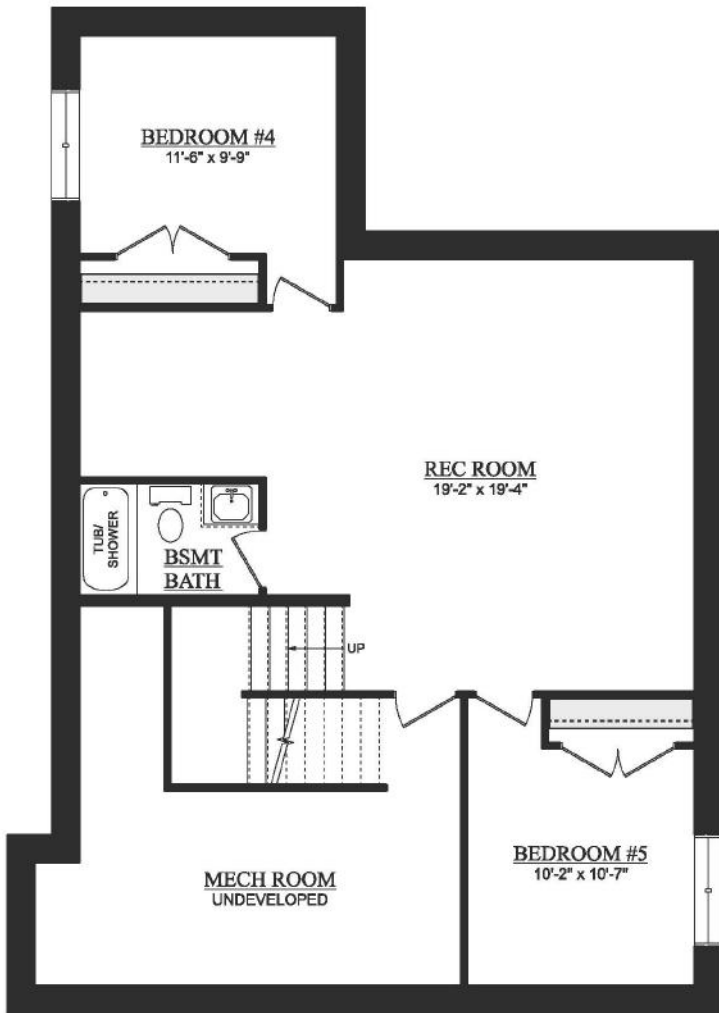

Windsor II

2,751 Sq Ft | 3 Bedrooms | 2.5 Bathrooms
32' wide

Craftsman

Artist's rendition may be different than actual home

Nov 21/23

Windsor II

2,751 Sq Ft | 3 Bedrooms | 2.5 Bathrooms
32' wide

DEVELOPED BASEMENT
802 SQ. FT. (DEVELOPED AREA)

Artist's rendition may be different than actual home

Nov 21/23