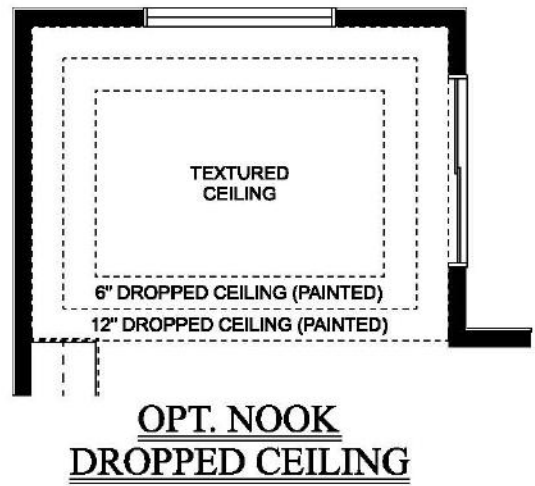

Windsor II

2,751 Sq Ft | 3 Bedrooms | 2.5 Bathrooms
32' wide

Craftsman

Artist's rendition may be different than actual home

Nov 21/23

Windsor II

2,751 Sq Ft | 3 Bedrooms | 2.5 Bathrooms
32' wide

DEVELOPED BASEMENT
802 SQ. FT. (DEVELOPED AREA)