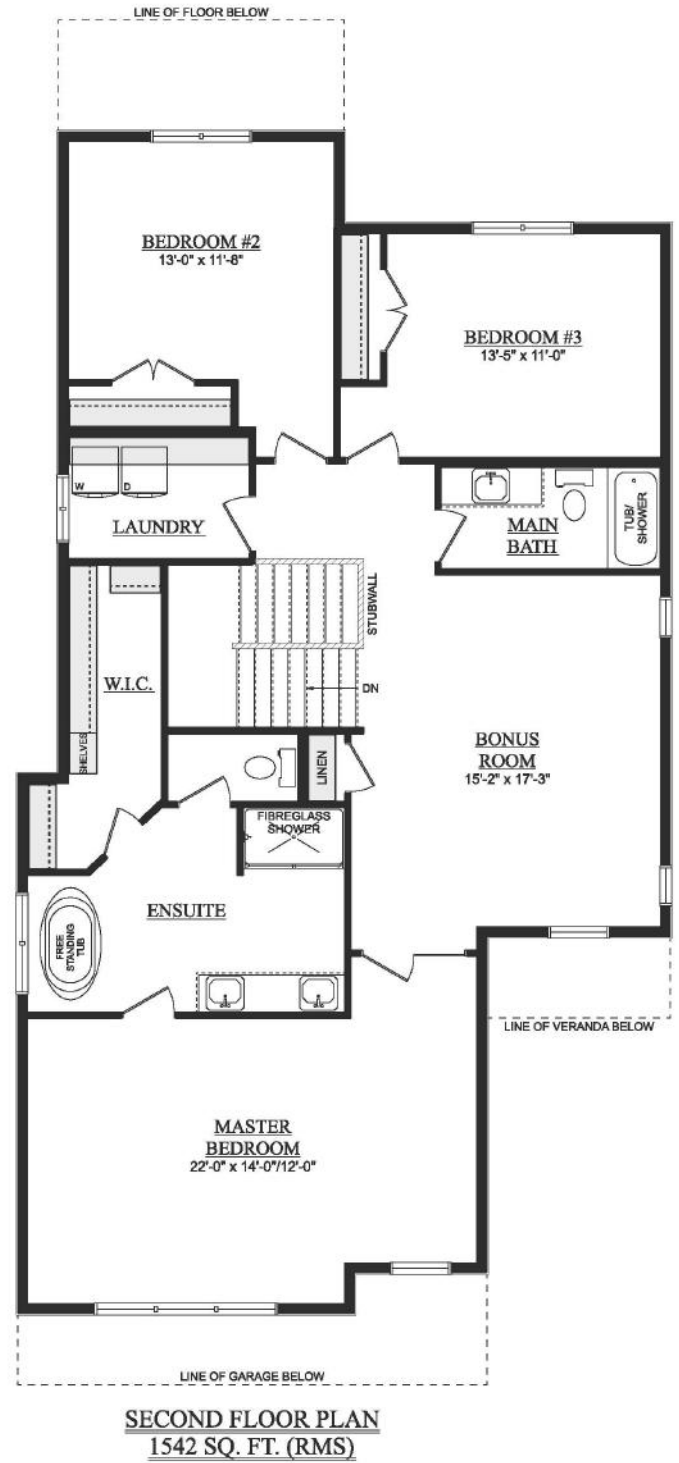

Windsor II

2,751 Sq Ft | 3 Bedrooms | 2.5 Bathrooms
32' wide

Craftsman

Artist's rendition may be different than actual home

Nov 21/23

Windsor II

2,751 Sq Ft | 3 Bedrooms | 2.5 Bathrooms
32' wide

DEVELOPED BASEMENT
802 SQ. FT. (DEVELOPED AREA)

Artist's rendition may be different than actual home

Nov 21/23