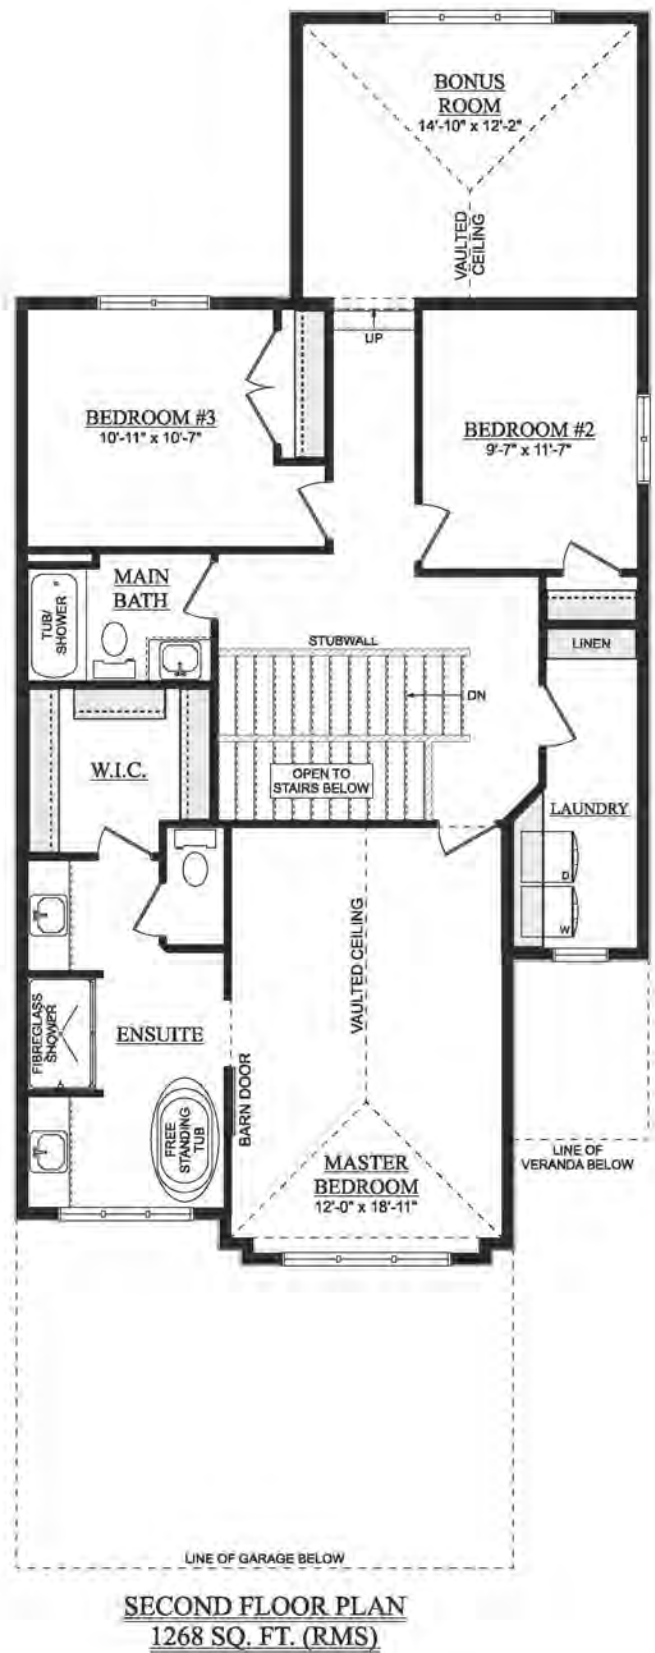

Tofino

2,290 Sq Ft | 3 Bedrooms | 2.5 Bathrooms
28' wide

Farmhouse

Artist's rendition may be different than actual home

Jun 11/24

Tofino

2,290 Sq Ft | 3 Bedrooms | 2.5 Bathrooms
28' wide

DEVELOPED BASEMENT
626 SQ. FT. (DEVELOPED AREA)

Artist's rendition may be different than actual home

Jun 11/24