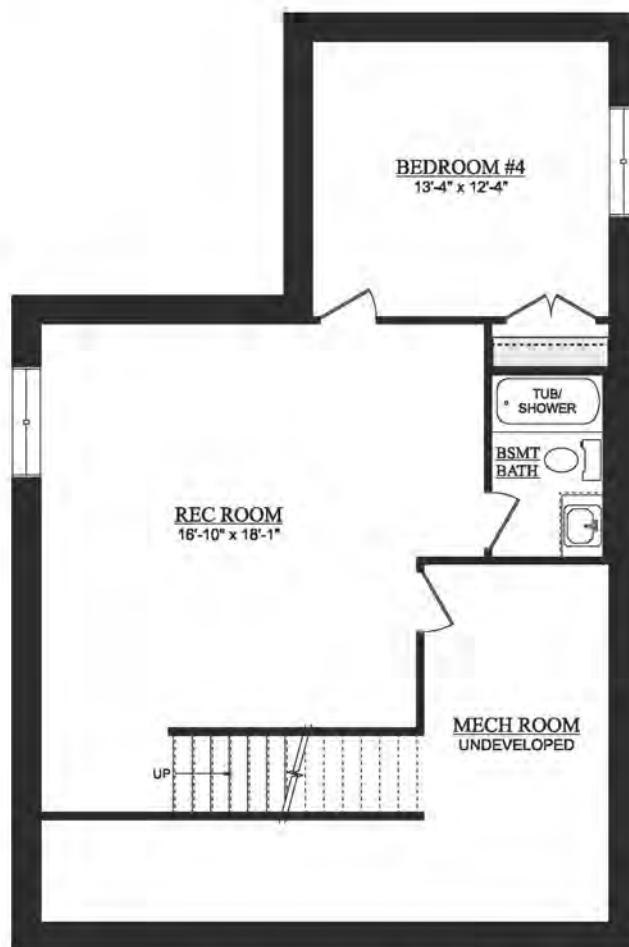

Tofino

2,290 Sq Ft | 3 Bedrooms | 2.5 Bathrooms
28' wide

Farmhouse

Artist's rendition may be different than actual home

Jun 11/24

Tofino

2,290 Sq Ft | 3 Bedrooms | 2.5 Bathrooms
28' wide

DEVELOPED BASEMENT
626 SQ. FT. (DEVELOPED AREA)