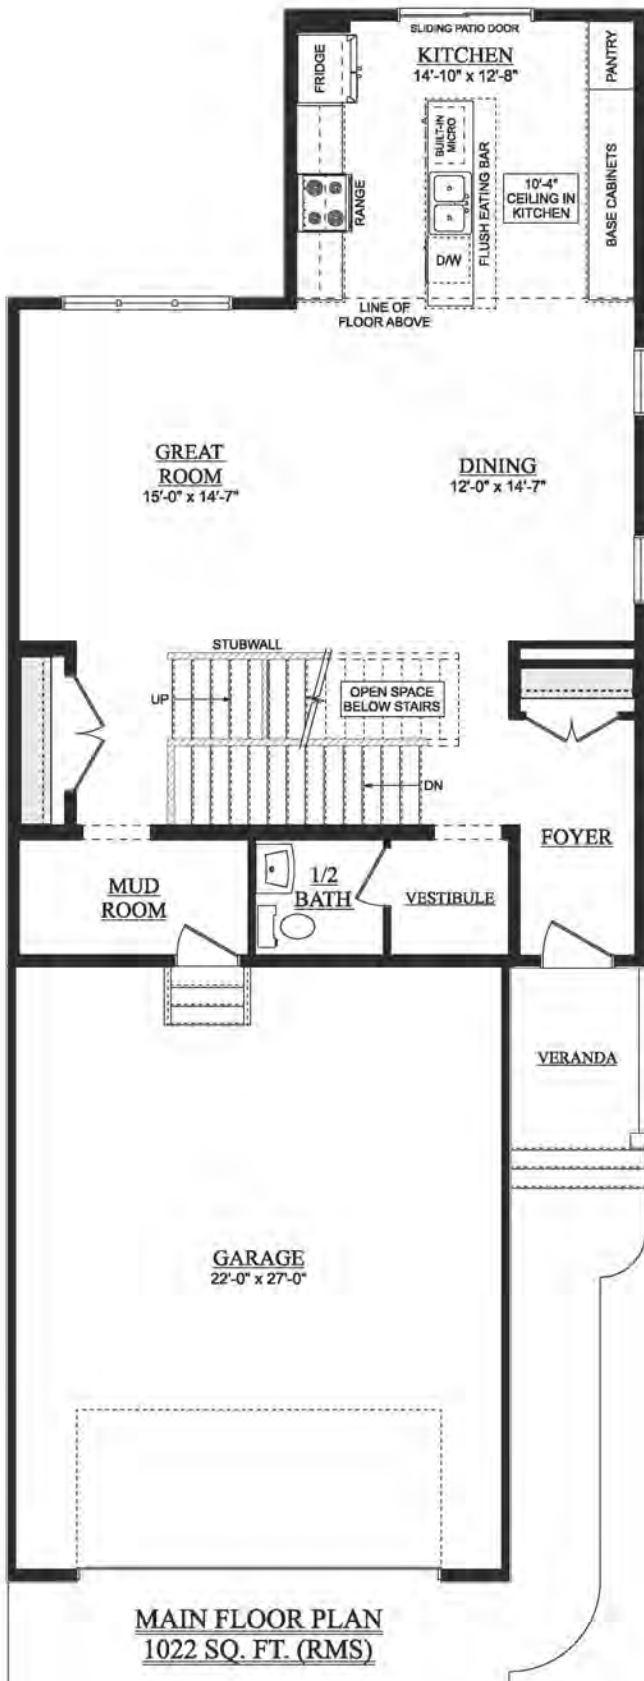

Tofino

2,290 Sq Ft | 3 Bedrooms | 2.5 Bathrooms
28' wide

Farmhouse

Artist's rendition may be different than actual home

Jun 11/24

Tofino

2,290 Sq Ft | 3 Bedrooms | 2.5 Bathrooms
28' wide

DEVELOPED BASEMENT
626 SQ. FT. (DEVELOPED AREA)

Artist's rendition may be different than actual home

Jun 11/24