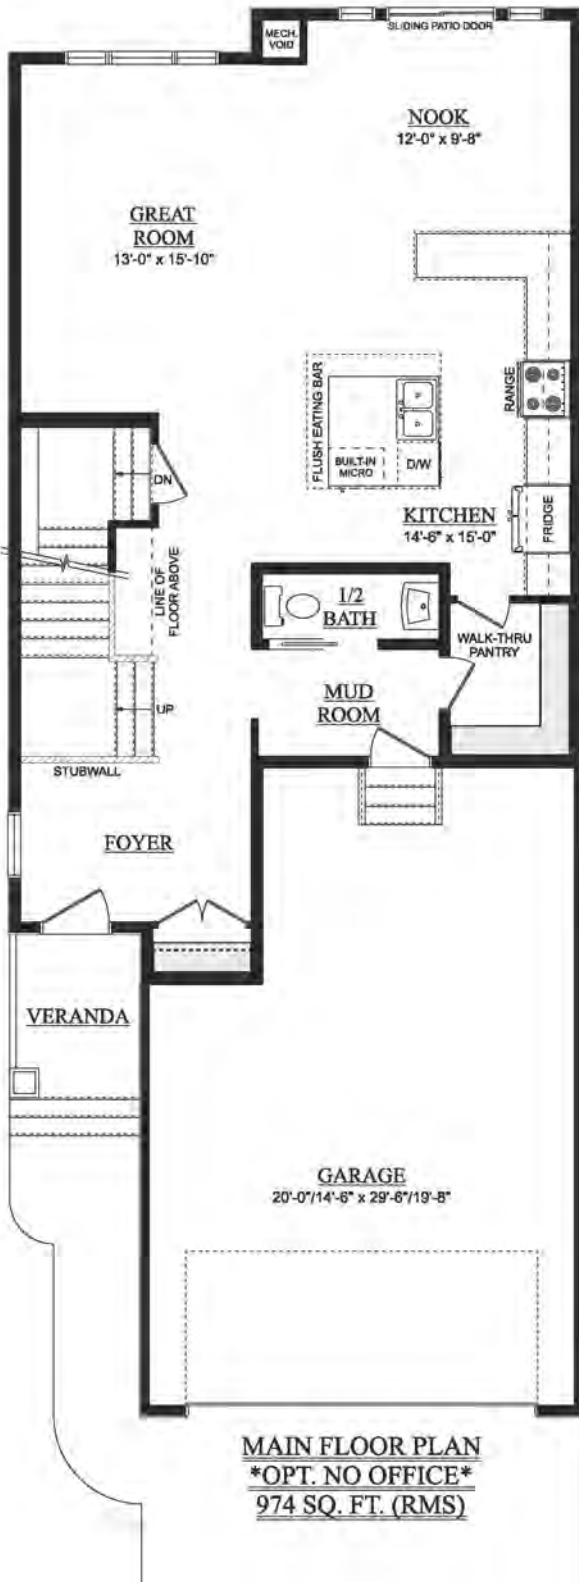

Richmond

2,349 Sq Ft | 3 Bedrooms | 2.5 Bathrooms
26' wide

Heritage

Artist's rendition may be different than actual home

Jan 30/25

Richmond

2,349 Sq Ft | 3 Bedrooms | 2.5 Bathrooms
26' wide

Artist's rendition may be different than actual home

Jan 30/25

Richmond

2,349 Sq Ft | 3 Bedrooms | 2.5 Bathrooms
26' wide

Artist's rendition may be different than actual home

Jan 30/25

Richmond

2,349 Sq Ft | 3 Bedrooms | 2.5 Bathrooms
26' wide

DEVELOPED BASEMENT
742 SQ. FT. (DEVELOPED AREA)

OPT. SECONDARY SUITE
742 SQ. FT. (DEVELOPED AREA)

Artist's rendition may be different than actual home

Jan 30/25