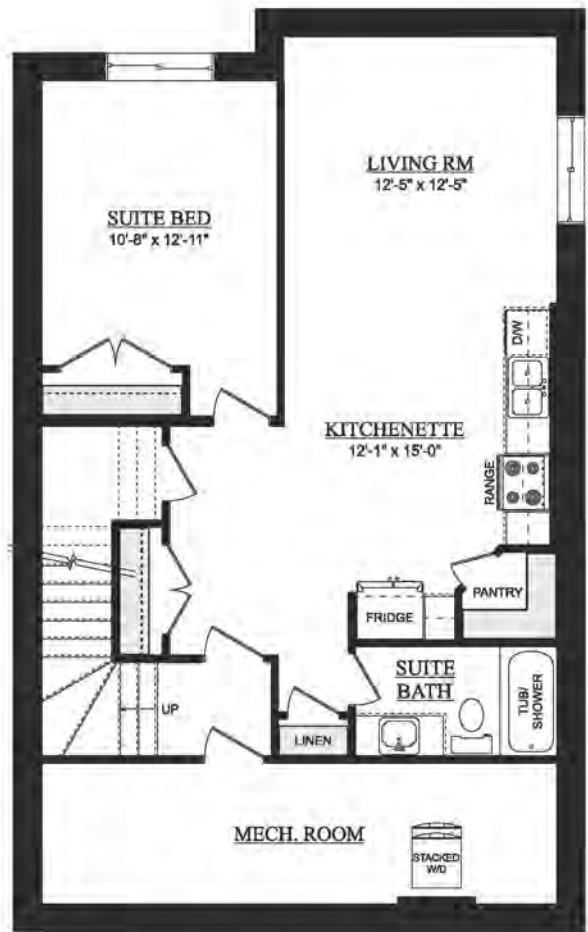

Richmond

2,349 Sq Ft | 3 Bedrooms | 2.5 Bathrooms
26' wide

Heritage

Artist's rendition may be different than actual home

Jan 30/25

Richmond

2,349 Sq Ft | 3 Bedrooms | 2.5 Bathrooms
26' wide

Artist's rendition may be different than actual home

Jan 30/25

Richmond

2,349 Sq Ft | 3 Bedrooms | 2.5 Bathrooms
26' wide

Artist's rendition may be different than actual home

Jan 30/25

Richmond

2,349 Sq Ft | 3 Bedrooms | 2.5 Bathrooms
26' wide

DEVELOPED BASEMENT
742 SQ. FT. (DEVELOPED AREA)

OPT. SECONDARY SUITE
742 SQ. FT. (DEVELOPED AREA)

Artist's rendition may be different than actual home

Jan 30/25