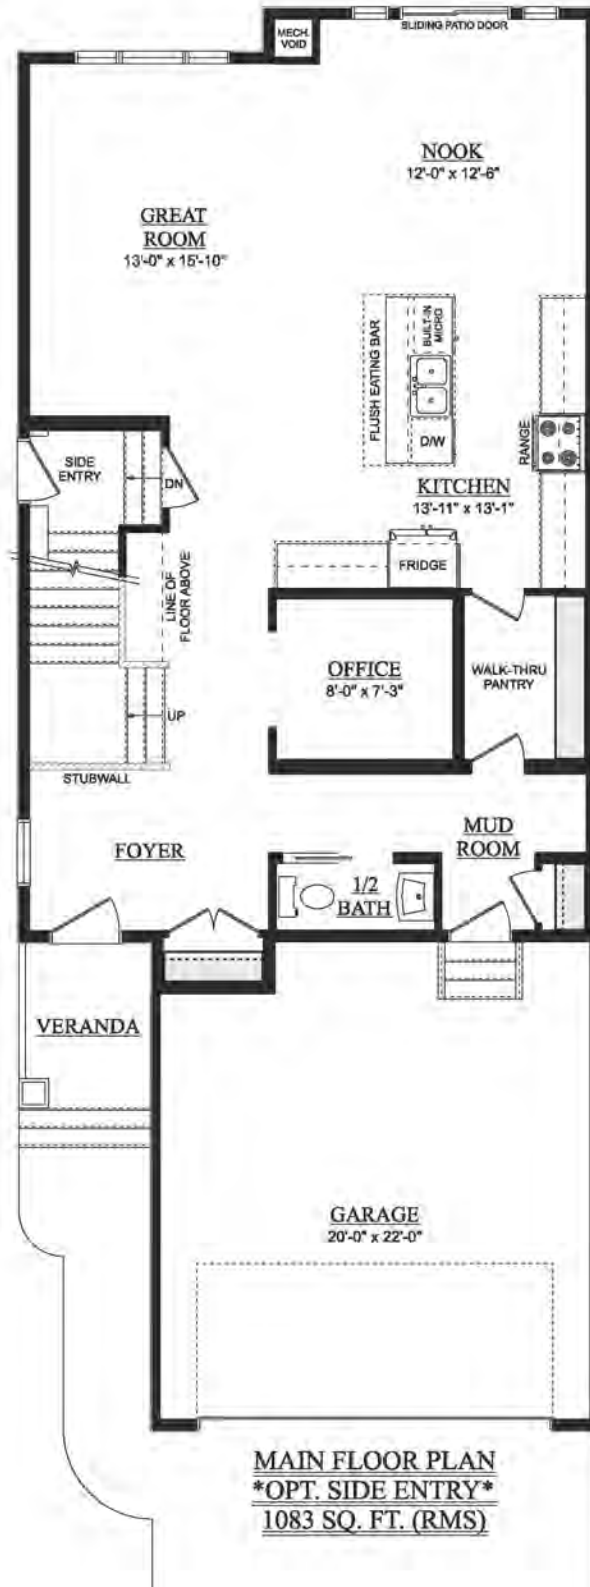

Richmond

2,349 Sq Ft | 3 Bedrooms | 2.5 Bathrooms
26' wide

Heritage

Artist's rendition may be different than actual home

Jan 30/25

Richmond

2,349 Sq Ft | 3 Bedrooms | 2.5 Bathrooms
26' wide

Artist's rendition may be different than actual home

Jan 30/25

Richmond

2,349 Sq Ft | 3 Bedrooms | 2.5 Bathrooms
26' wide

Artist's rendition may be different than actual home

Jan 30/25

Richmond

2,349 Sq Ft | 3 Bedrooms | 2.5 Bathrooms
26' wide

DEVELOPED BASEMENT
742 SQ. FT. (DEVELOPED AREA)

OPT. SECONDARY SUITE
742 SQ. FT. (DEVELOPED AREA)

Artist's rendition may be different than actual home

Jan 30/25