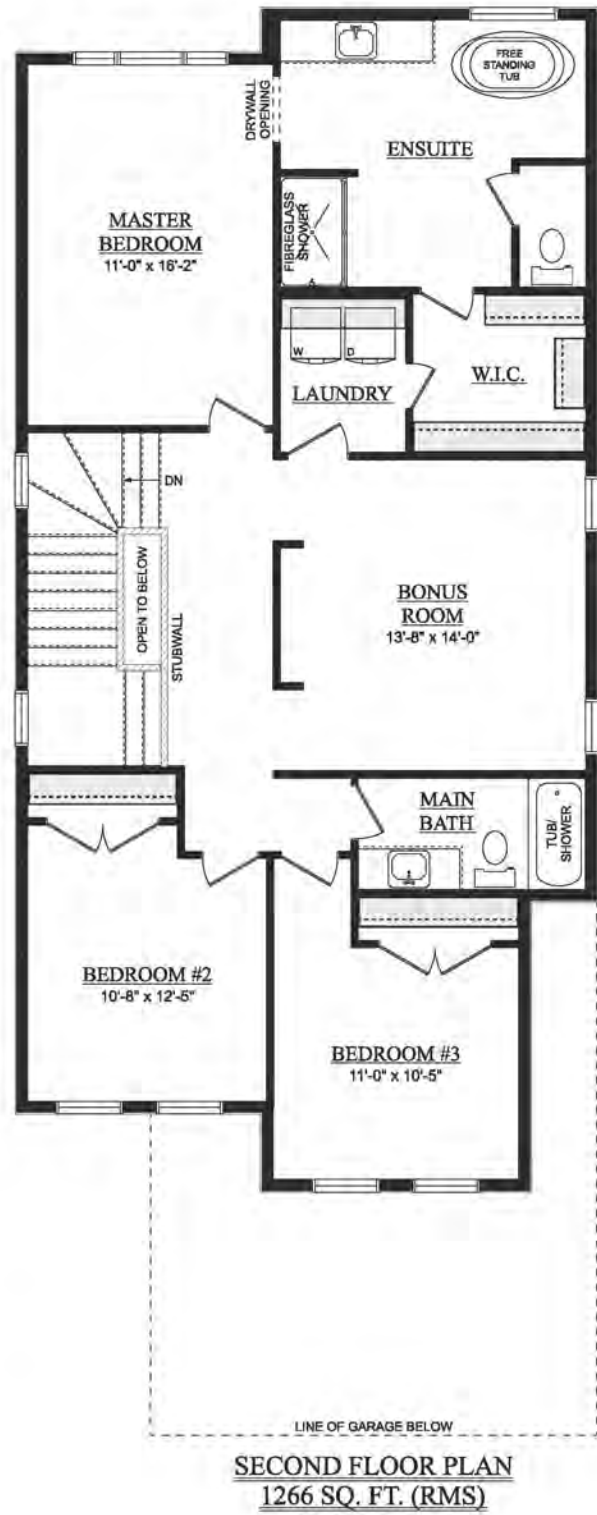

Richmond

2,349 Sq Ft | 3 Bedrooms | 2.5 Bathrooms
26' wide

Heritage

Artist's rendition may be different than actual home

Jan 30/25

Richmond

2,349 Sq Ft | 3 Bedrooms | 2.5 Bathrooms
26' wide

Artist's rendition may be different than actual home

Jan 30/25

Richmond

2,349 Sq Ft | 3 Bedrooms | 2.5 Bathrooms
26' wide

Artist's rendition may be different than actual home

Jan 30/25

Richmond

2,349 Sq Ft | 3 Bedrooms | 2.5 Bathrooms
26' wide

DEVELOPED BASEMENT
742 SQ. FT. (DEVELOPED AREA)

OPT. SECONDARY SUITE
742 SQ. FT. (DEVELOPED AREA)

Artist's rendition may be different than actual home

Jan 30/25